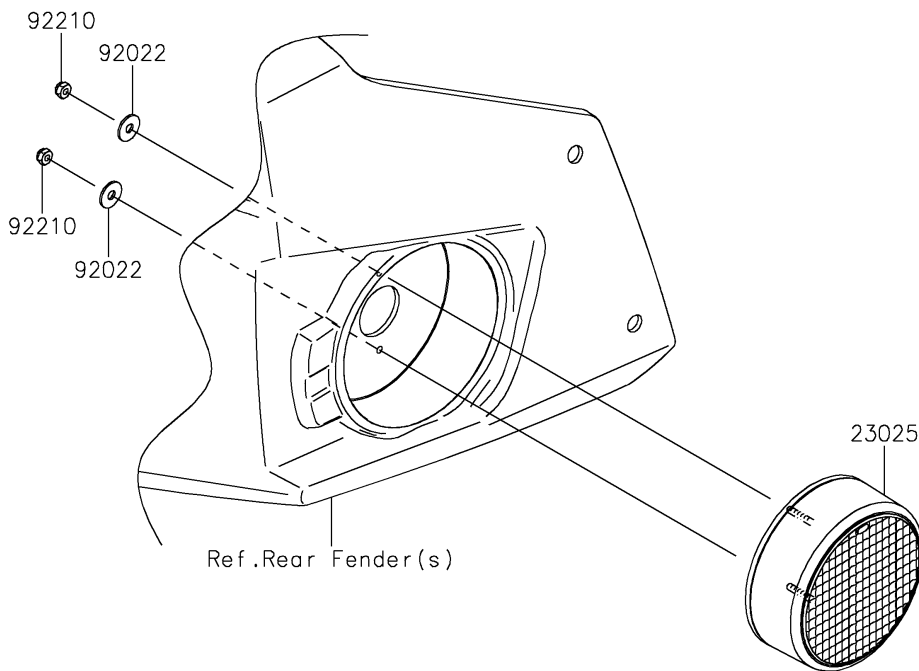

2021 TERYX4™ LE PARTS DIAGRAM

Taillight(s)

F2720

2021 TERYX4™ LE PARTS LIST

Taillight(s)

ITEM NAME	PART NUMBER	QUANTITY
LAMP-TAIL (Ref # 23025)	23025-0364	2
WASHER,4.3X12.5X1 (Ref # 92022)	92022-1949	4
NUT (Ref # 92210)	92210-0722	4