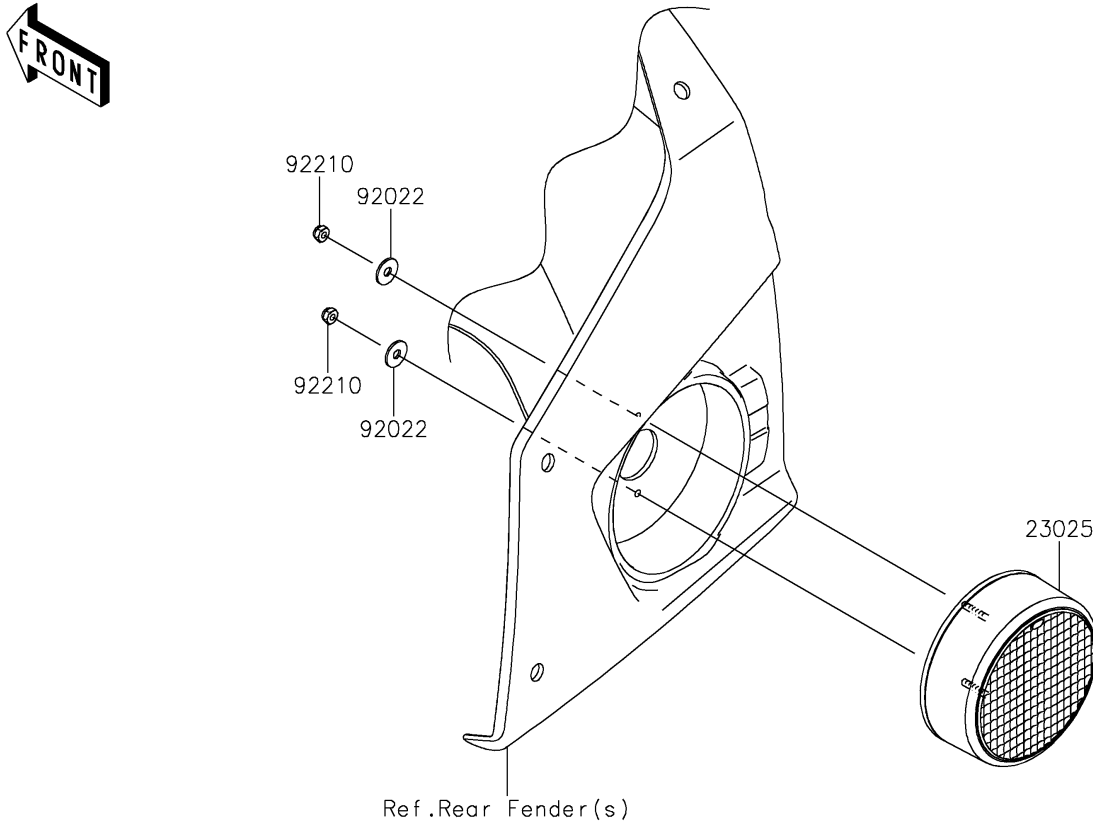

2021 TERYX4™ LE PARTS DIAGRAM

Taillight(s)

F2720

2021 TERYX4™ LE PARTS LIST

Taillight(s)

ITEM NAME	PART NUMBER	QUANTITY
LAMP-TAIL (Ref # 23025)	23025-0364	2
WASHER,4.3X12.5X1 (Ref # 92022)	92022-1949	4
NUT (Ref # 92210)	92210-0722	4