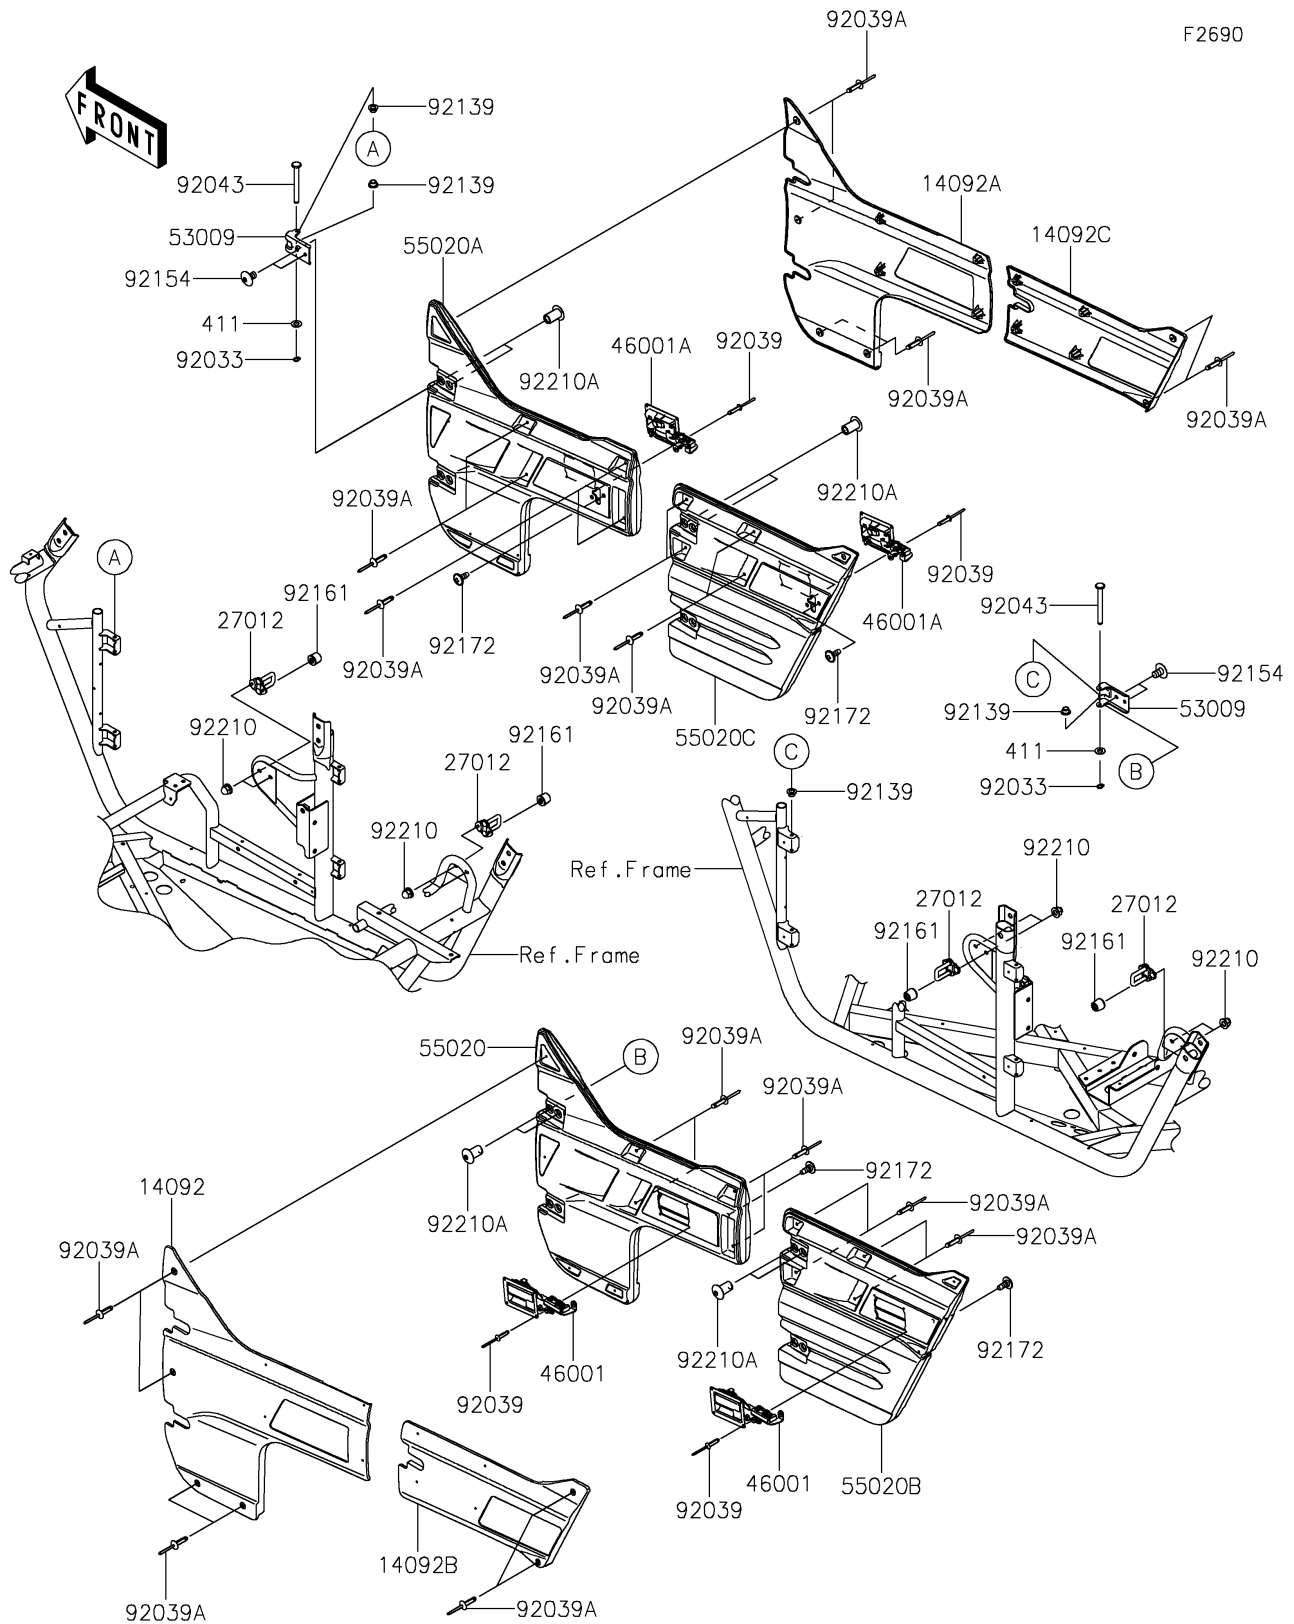

2021 TERYX4™ LE PARTS DIAGRAM

Door

F2690

2021 TERYX4™ LE PARTS LIST

Door

ITEM NAME	PART NUMBER	QUANTITY
COVER,SIDE GUARD,FR,LH,S.BLACK (Ref # 14092)	14092-0748-839	1
COVER,SIDE GUARD,FR,RH,S.BLACK (Ref # 14092A)	14092-0749-839	1
COVER,SIDE GUARD,RR,LH,S.BLACK (Ref # 14092B)	14092-0751-839	1
COVER,SIDE GUARD,RR,RH,S.BLACK (Ref # 14092C)	14092-0752-839	1
HOOK (Ref # 27012)	27012-0705	4
HANDLE-ASSY,SIDE GUARD,LH (Ref # 46001)	46001-0556	2
HANDLE-ASSY,SIDE GUARD,RH (Ref # 46001A)	46001-0557	2
HINGE (Ref # 53009)	53009-0303	8
GUARD,SIDE,FR,LH (Ref # 55020)	55020-0737	1
GUARD,SIDE,FR,RH (Ref # 55020A)	55020-0738	1
GUARD,SIDE,RR,LH (Ref # 55020B)	55020-0739	1
GUARD,SIDE,RR,RH (Ref # 55020C)	55020-0740	1
RING-SNAP (Ref # 92033)	92033-0719	8
RIVET,4.0X17.5 (Ref # 92039)	92039-0703	16
RIVET,5X23.3 (Ref # 92039A)	92039-0769	28
PIN,6X56 (Ref # 92043)	92043-0743	8
BUSHING,6X8X6 (Ref # 92139)	92139-0709	16
BOLT,TORX,8X13 (Ref # 92154)	92154-1911	16
DAMPER,9X28X24.3 (Ref # 92161)	92161-1456	4
SCREW,6X16 (Ref # 92172)	92172-0711	8
NUT,CAP,6MM (Ref # 92210)	92210-0003	8
NUT,TORX,8MM (Ref # 92210A)	92210-1442	16
WASHER-PLAIN,6MM (Ref # 411)	411AB0600	8