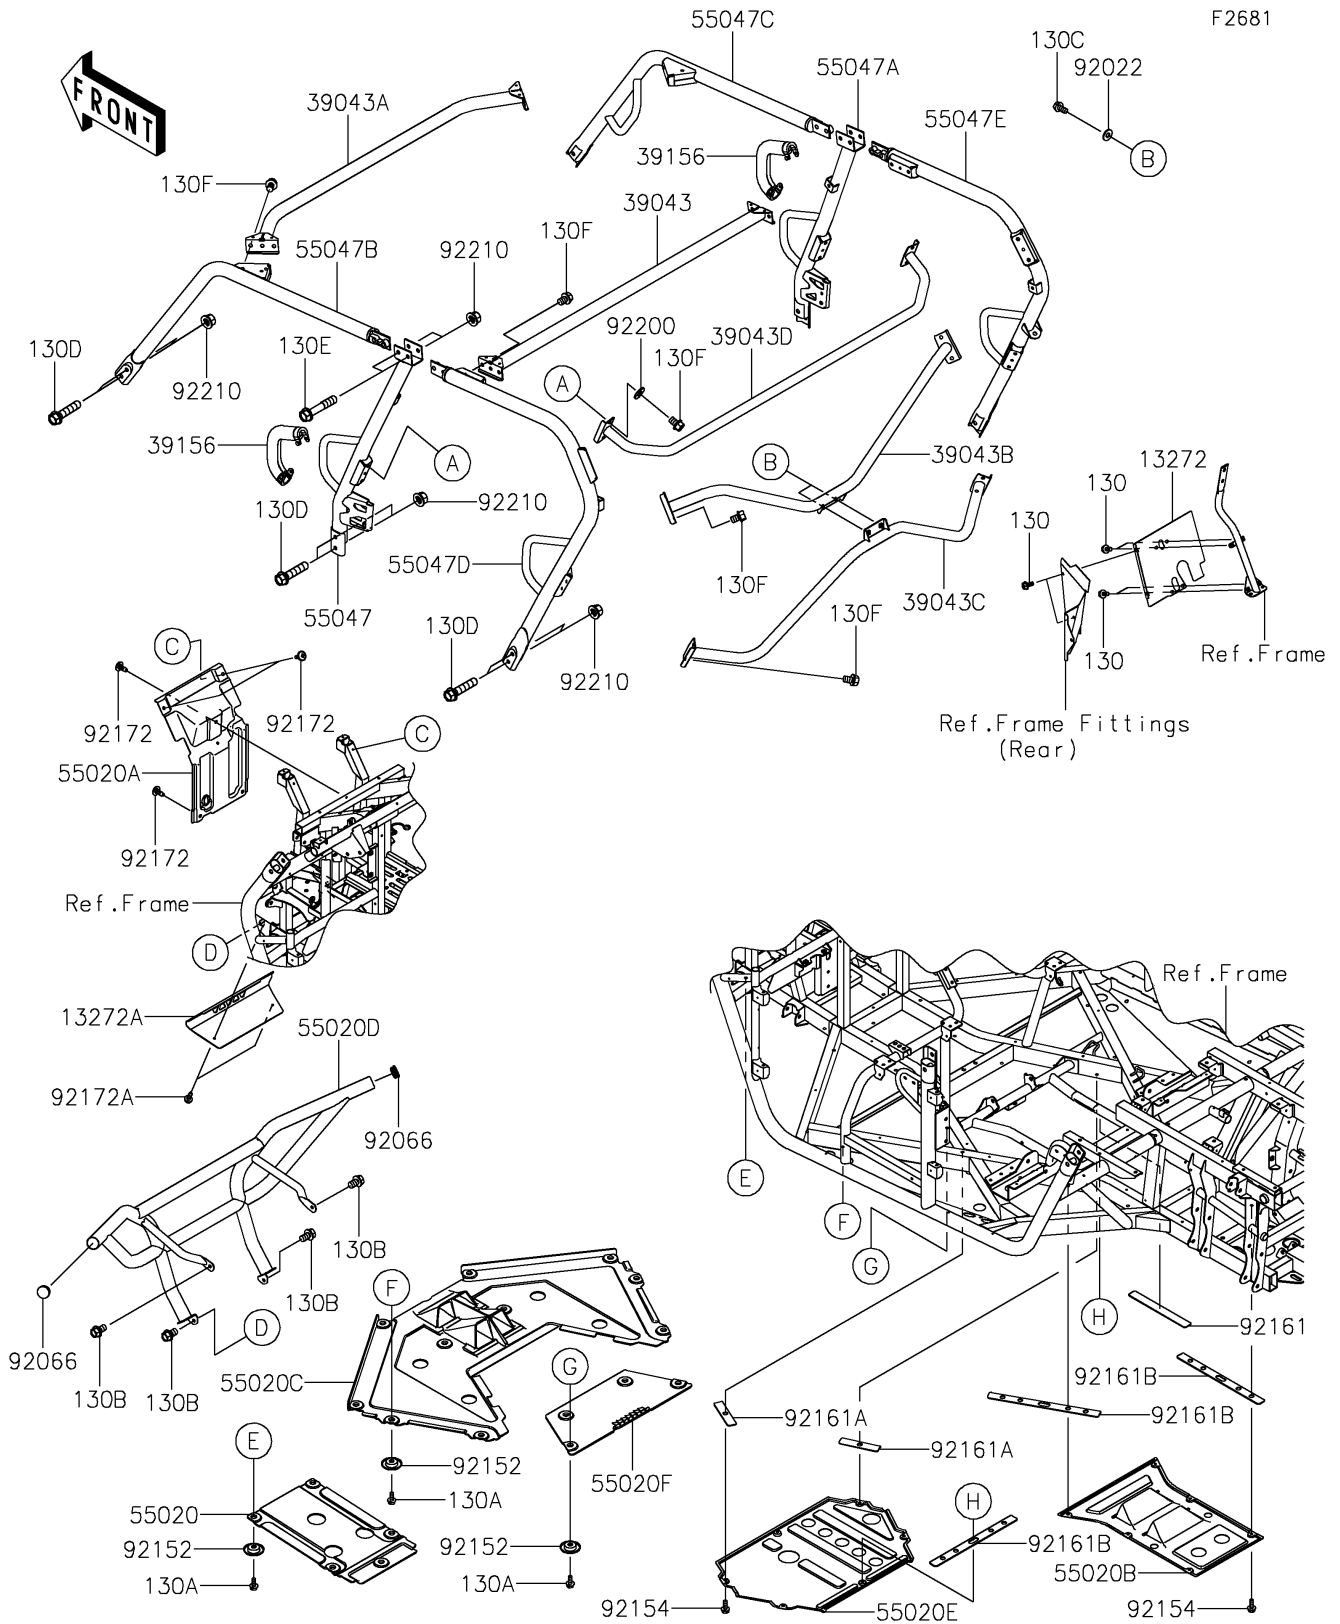

2021 TERYX4™ LE PARTS DIAGRAM

Guards/Cab Frame

F2681

2021 TERYX4™ LE PARTS LIST

Guards/Cab Frame

ITEM NAME	PART NUMBER	QUANTITY
PLATE (Ref # 13272)	13272-2064	1
PLATE,FRONT,T.BLACK (Ref # 13272A)	13272-2232-388	1
CROSSMEMBER-COMP,UPP,RR,T.BLK (Ref # 39043)	39043-0009-388	1
CROSSMEMBER-COMP,UPP,FR,T.BLK (Ref # 39043A)	39043-0010-388	1
CROSSMEMBER-COMP,UPP,T.BLACK (Ref # 39043B)	39043-0011-388	1
CROSSMEMBER-COMP,LWR,T.BLACK (Ref # 39043C)	39043-0012-388	1
CROSSMEMBER-COMP,CNT,LWR,T.BLK (Ref # 39043D)	39043-0325-388	1
PAD,SHOULDER (Ref # 39156)	39156-0939	2
GUARD,SKID,FR (Ref # 55020)	55020-0723	1
GUARD,FR FRAME (Ref # 55020A)	55020-0741	1
GUARD,SKID,RR (Ref # 55020B)	55020-0812	1
GUARD,SKID,FR MIDDLE (Ref # 55020C)	55020-0890	1
GUARD,FRONT,T.BLACK (Ref # 55020D)	55020-1859-388	1
GUARD,SKID,CNT (Ref # 55020E)	55020-1884	1
GUARD (Ref # 55020F)	55020-1951	1
BAR-COMP,B-PILLAR,LH,T.BLACK (Ref # 55047)	55047-0357-388	1
BAR-COMP,B-PILLAR,RH,T.BLACK (Ref # 55047A)	55047-0358-388	1
BAR-COMP,A-PILLAR,LH,T.BLACK (Ref # 55047B)	55047-0368-388	1
BAR-COMP,A-PILLAR,RH,T.BLACK (Ref # 55047C)	55047-0369-388	1
BAR-COMP,C-PILLAR,LH,T.BLACK (Ref # 55047D)	55047-0370-388	1
BAR-COMP,C-PILLAR,RH,T.BLACK (Ref # 55047E)	55047-0371-388	1
WASHER,8.5X20X1.6,BLACK (Ref # 92022)	92022-1317	2
PLUG,42MM (Ref # 92066)	92066-0830	2
COLLAR (Ref # 92152)	92152-0784	19
BOLT,FLANGED,6X16 (Ref # 92154)	92154-0887	12
DAMPER,32X270X3 (Ref # 92161)	92161-1597	1
DAMPER,32X140X3 (Ref # 92161A)	92161-1598	2
DAMPER,32X390X3 (Ref # 92161B)	92161-1599	5
SCREW,6X16 (Ref # 92172)	92172-0826	4