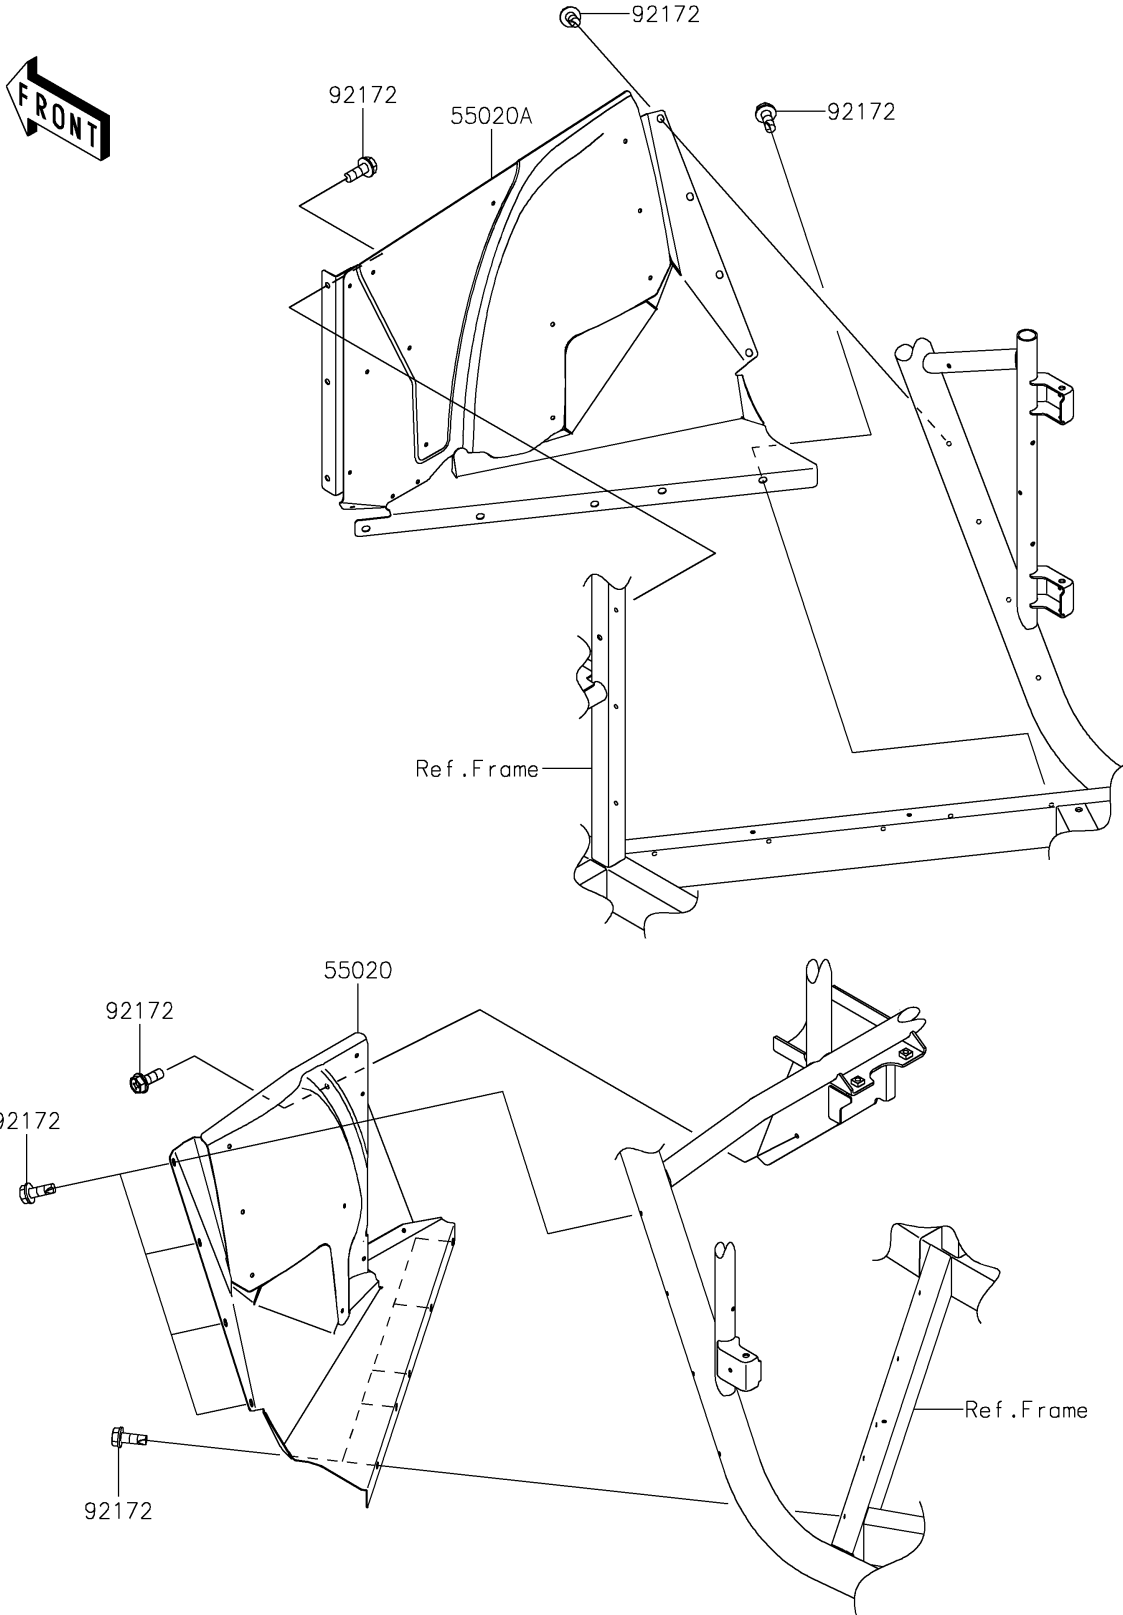

2021 TERYX4™ LE PARTS DIAGRAM

Guard(s)

F2680

2021 TERYX4™ LE PARTS LIST

Guard(s)

ITEM NAME	PART NUMBER	QUANTITY
GUARD,1PIECE,LH (Ref # 55020)	55020-2167	1
GUARD,1PIECE,RH (Ref # 55020A)	55020-2168	1
SCREW,TAPPING,6X16 (Ref # 92172)	92172-0869	22