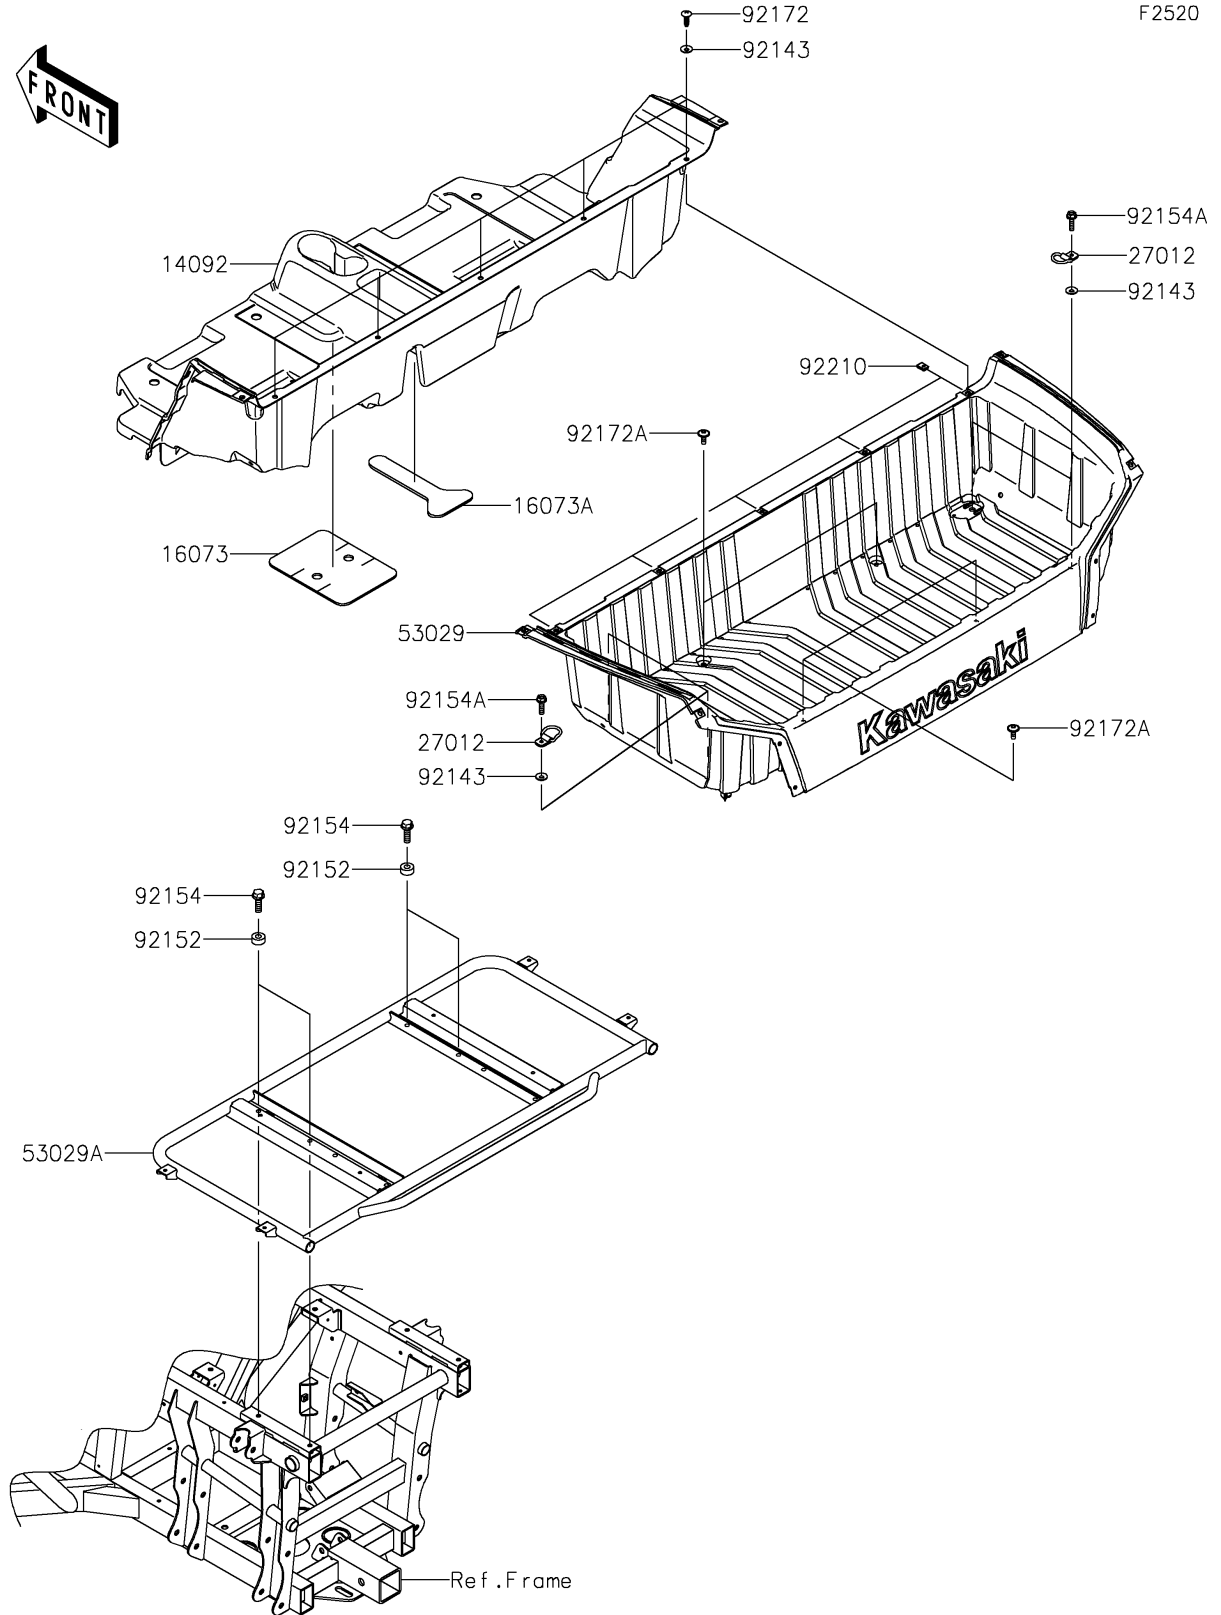

2021 TERYX4™ LE PARTS DIAGRAM

Carrier(s)

2021 TERYX4™ LE PARTS LIST

Carrier(s)

ITEM NAME	PART NUMBER	QUANTITY
COVER,RR CONSOLE (Ref # 14092)	14092-1057	1
INSULATOR,CENTER CONSOLE (Ref # 16073)	16073-0803	1
INSULATOR (Ref # 16073A)	16073-0842	1
HOOK (Ref # 27012)	27012-0783	4
CARRIER (Ref # 53029)	53029-0309	1
CARRIER (Ref # 53029A)	53029-0352	1
COLLAR (Ref # 92143)	92143-1087	9
COLLAR,8.2X18X8 (Ref # 92152)	92152-1553	4
BOLT,FLANGED,8X25 (Ref # 92154)	92154-1302	4
BOLT,FLANGED,6X22 (Ref # 92154A)	92154-1356	4
SCREW,TAPPING,6X20 (Ref # 92172)	92172-0488	5
SCREW,6X16 (Ref # 92172A)	92172-0711	4
NUT,LEAF SPRING,6MM (Ref # 92210)	92210-0624	5