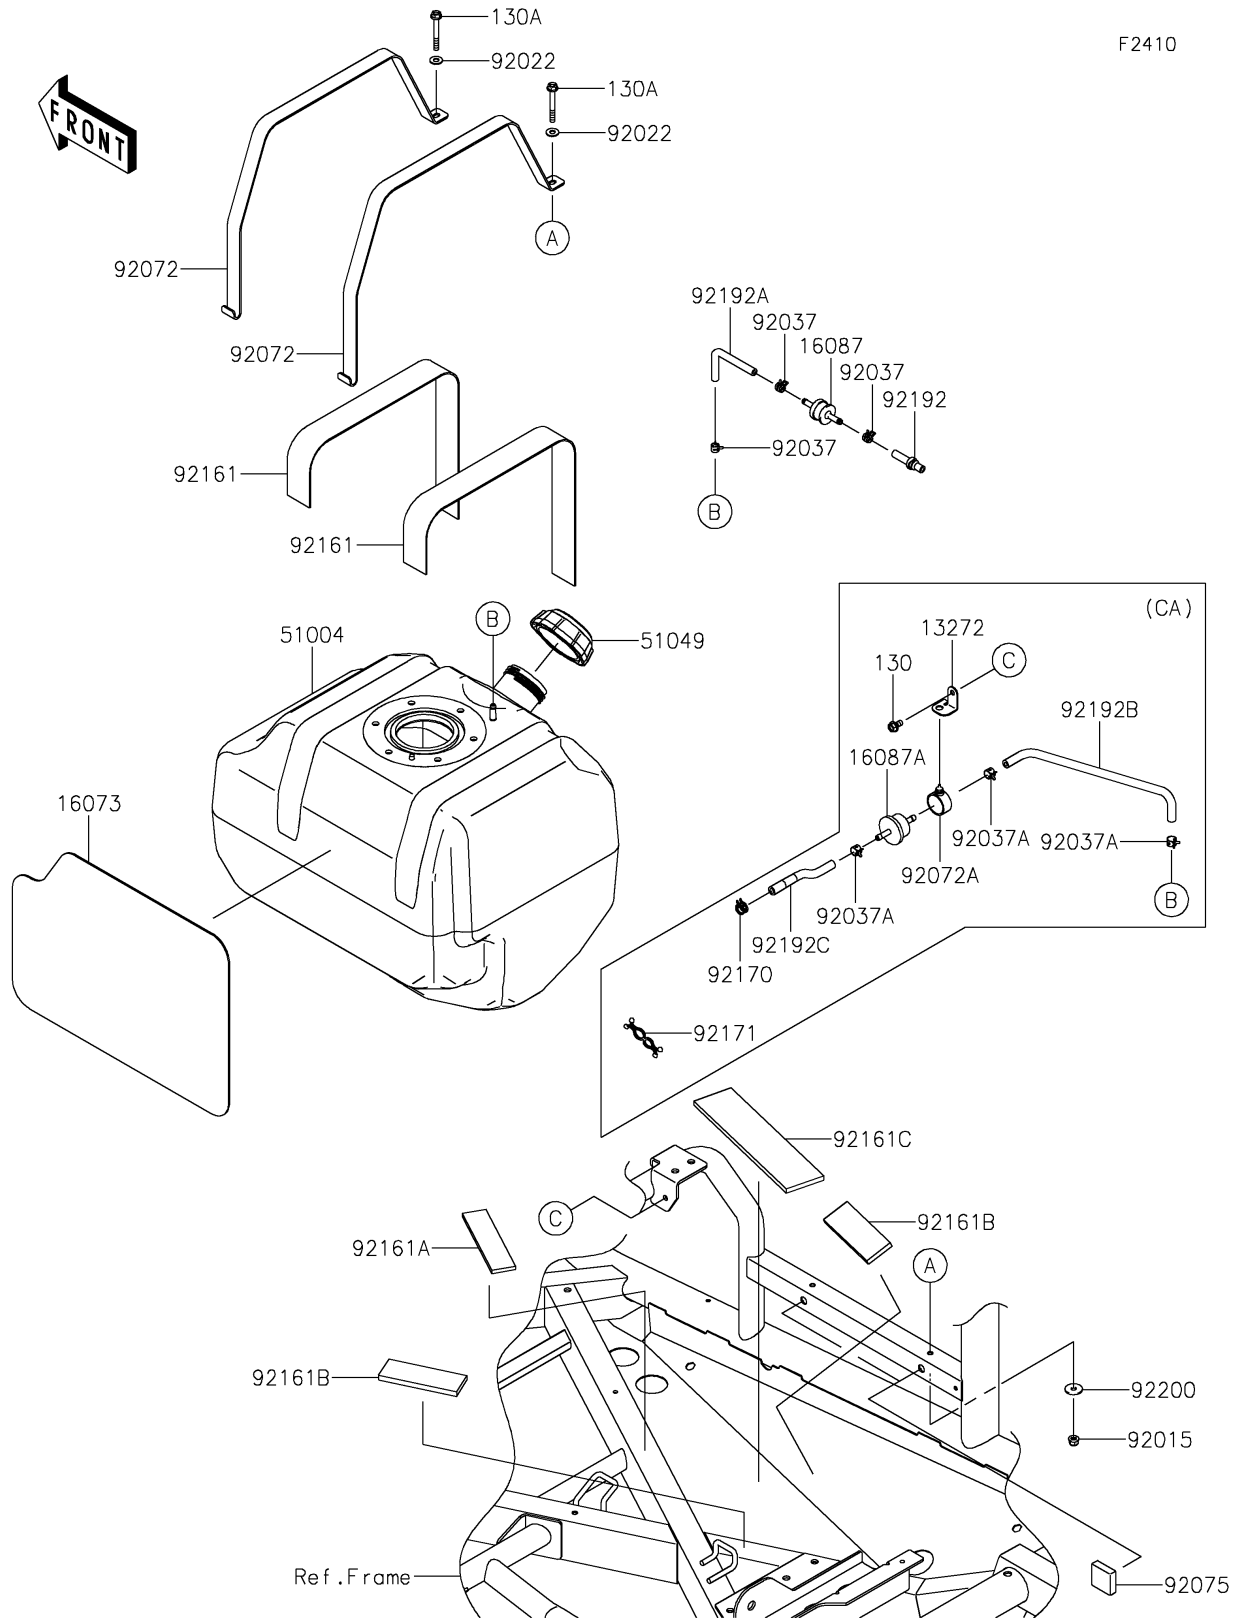

2021 TERYX4™ LE PARTS DIAGRAM

Fuel Tank

F2410

2021 TERYX4™ LE PARTS LIST

Fuel Tank

ITEM NAME	PART NUMBER	QUANTITY
PLATE (Ref # 13272)	13272-2276	1
INSULATOR (Ref # 16073)	16073-0924	1
VALVE-CHECK (Ref # 16087)	16087-0008	1
VALVE-CHECK (Ref # 16087)	16087-0008	1
VALVE-CHECK (Ref # 16087A)	16087-0011	1
TANK-FUEL (Ref # 51004)	51004-0002	1
CAP-TANK,FUEL (Ref # 51049)	51049-0718	1
NUT,LOCK,FLANGED,6MM (Ref # 92015)	92015-1339	2
WASHER,7X16X1.2 (Ref # 92022)	92022-1344	2
CLAMP,TUBE (Ref # 92037)	92037-1461	3
CLAMP,TUBE (Ref # 92037)	92037-1461	1
CLAMP (Ref # 92037A)	92037-2113	3
BAND,FUEL TANK (Ref # 92072)	92072-0704	2
BAND (Ref # 92072A)	92072-0852	1
DAMPER (Ref # 92075)	92075-1882	2
DAMPER,FUEL TANK (Ref # 92161)	92161-0794	2
DAMPER,31.1X130X5 (Ref # 92161A)	92161-0936	1
DAMPER,38X105X7 (Ref # 92161B)	92161-0948	2
DAMPER,55X225X6.35 (Ref # 92161C)	92161-1811	1
CLAMP (Ref # 92170)	92170-2082	1
CLAMP (Ref # 92171)	92171-0476	1
TUBE,FRAME PIPE-CHECK VALVE (Ref # 92192)	92192-0068	1
TUBE,FRAME PIPE-CHECK VALVE (Ref # 92192)	92192-0068	1
TUBE,VENT (Ref # 92192A)	92192-0949	1
TUBE,VENT (Ref # 92192A)	92192-0949	1
TUBE,5X10.4X40/240 (Ref # 92192B)	92192-1735	1
TUBE,FILTER-CHECK VALVE (Ref # 92192C)	92192-2259	1
WASHER,6.5X22X1.6 (Ref # 92200)	92200-1087	2
BOLT-FLANGED,6X12 (Ref # 130)	130BA0612	1