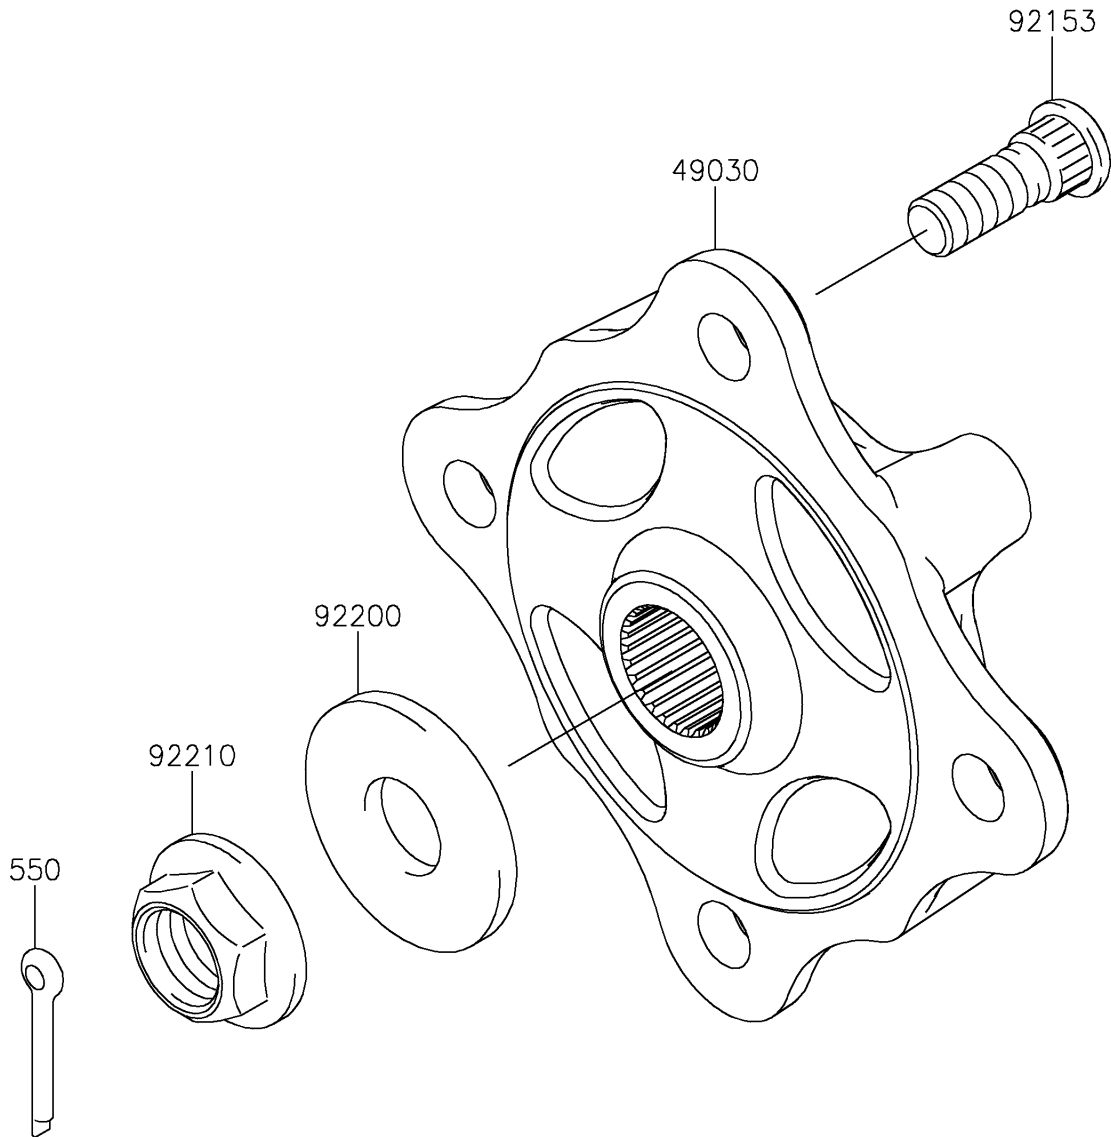

2021 TERYX4™ LE PARTS DIAGRAM

Front Hubs/Brakes

F2230

2021 TERYX4™ LE PARTS LIST

Front Hubs/Brakes

ITEM NAME	PART NUMBER	QUANTITY
HUB,FR (Ref # 49030)	49030-0560	2
BOLT,12MM (Ref # 92153)	92153-1915	8
WASHER,20.3X52.0X4.5 (Ref # 92200)	92200-1739	2
NUT,FLANGED,20MM (Ref # 92210)	92210-2093	2
PIN-COTTER,4.0X30 (Ref # 550)	550AA4030	2