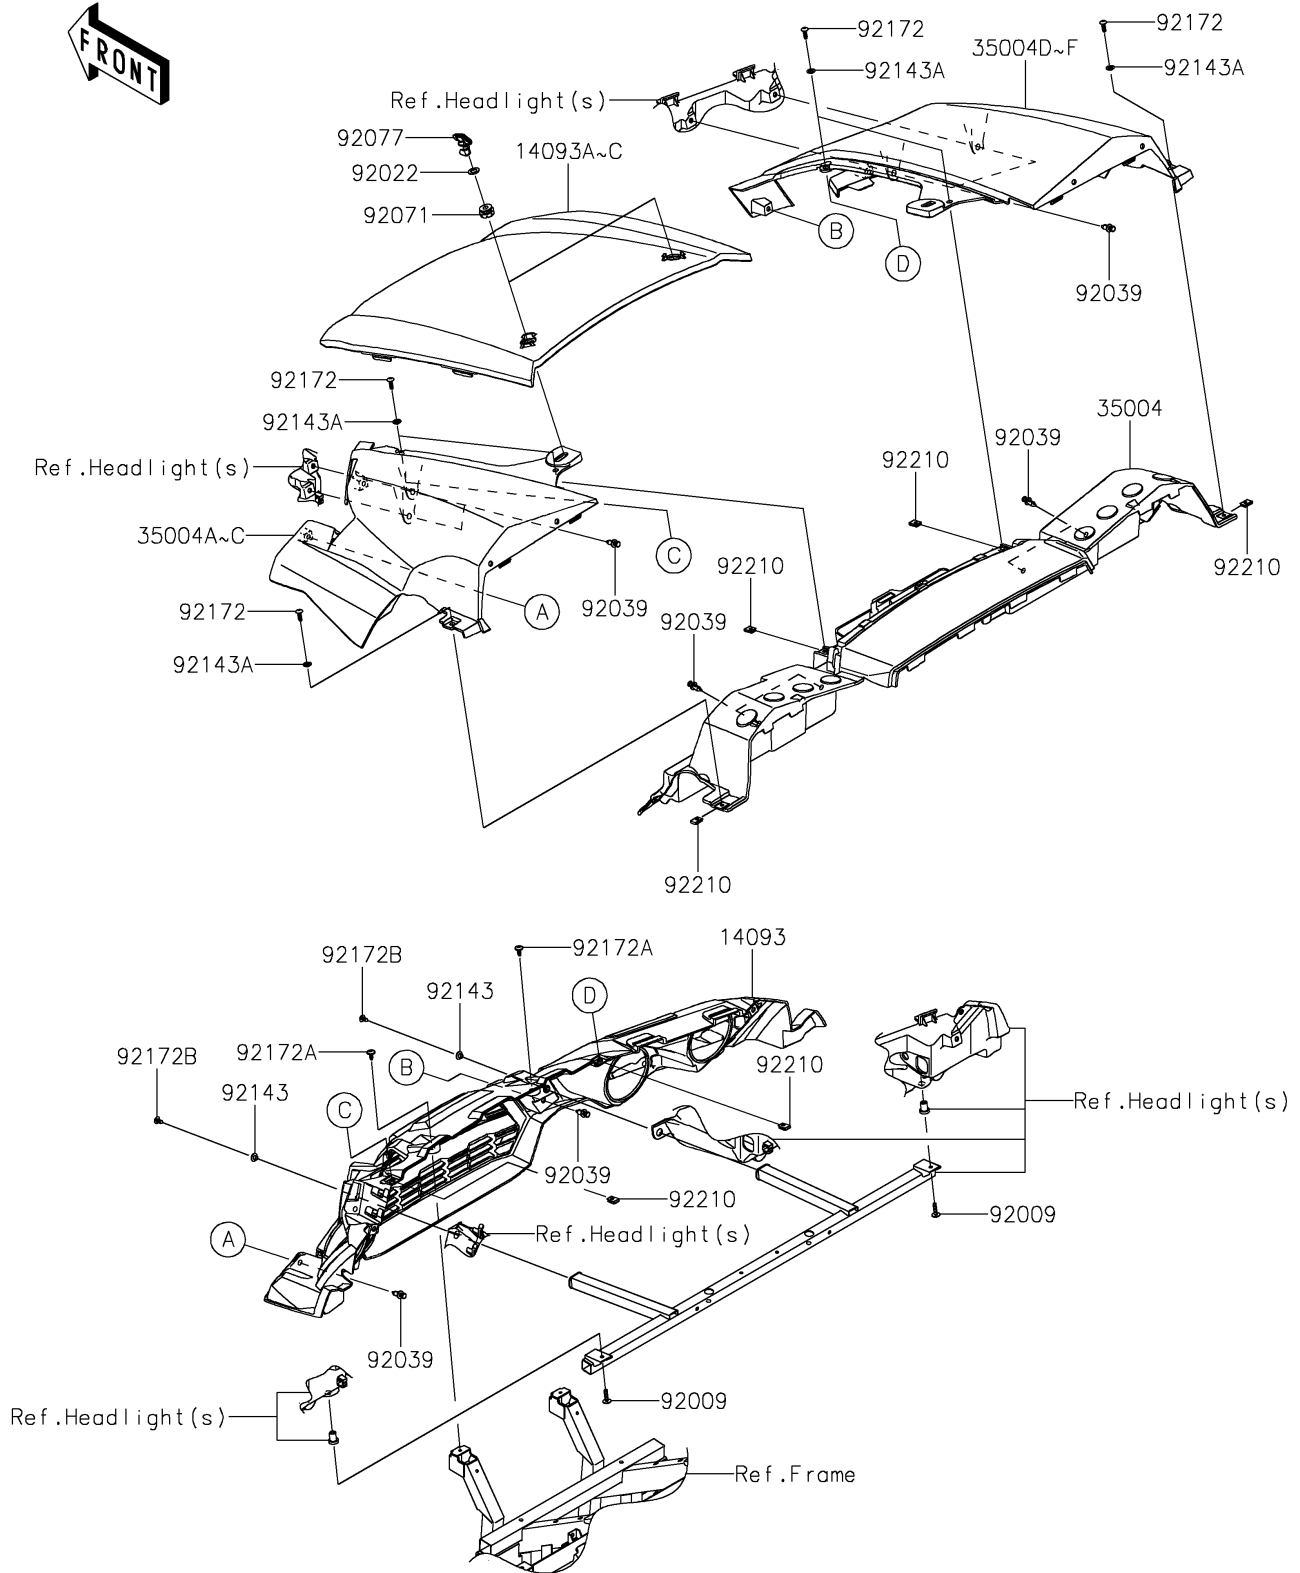

# 2021 TERYX4™ LE PARTS DIAGRAM

Front Fender(s)

F2171

## 2021 TERYX4™ LE PARTS LIST

### Front Fender(s)

ITEM NAME	PART NUMBER	QUANTITY
COVER,FR GRILL (Ref # 14093)	14093-0202	1
COVER,HOOD,F.C.GRAY (Ref # 14093A)	14093-0211-66B	1
COVER,HOOD,EBONY (Ref # 14093B)	14093-0211-H8	1
COVER,HOOD,M.P.SILVER (Ref # 14093C)	14093-0211-IS	1
FENDER-FRONT,RR (Ref # 35004)	35004-0345	1
FENDER-FRONT,LH,F.C.GRAY (Ref # 35004A)	35004-0346-66B	1
FENDER-FRONT,LH,P.N.YELLOW (Ref # 35004B)	35004-0346-66N	1
FENDER-FRONT,LH,M.GRAYSTONE (Ref # 35004C)	35004-0346-HI	1
FENDER-FRONT,RH,F.C.GRAY (Ref # 35004D)	35004-0347-66B	1
FENDER-FRONT,RH,P.N.YELLOW (Ref # 35004E)	35004-0347-66N	1
FENDER-FRONT,RH,M.GRAYSTONE (Ref # 35004F)	35004-0347-HI	1
SCREW,6X25 (Ref # 92009)	92009-1465	2
WASHER,12.5X22X1.2 (Ref # 92022)	92022-072	2
RIVET (Ref # 92039)	92039-0776	12
GROMMET (Ref # 92071)	92071-0746	2
KNOB (Ref # 92077)	92077-0033	2
COLLAR (Ref # 92143)	92143-1057	2
COLLAR (Ref # 92143A)	92143-1087	6
SCREW,TAPPING,6X20 (Ref # 92172)	92172-0488	6
SCREW,6X16 (Ref # 92172A)	92172-0711	2
SCREW,TAPPING,6X16 (Ref # 92172B)	92172-0739	2
NUT,LEAF SPRING,6MM (Ref # 92210)	92210-0624	6