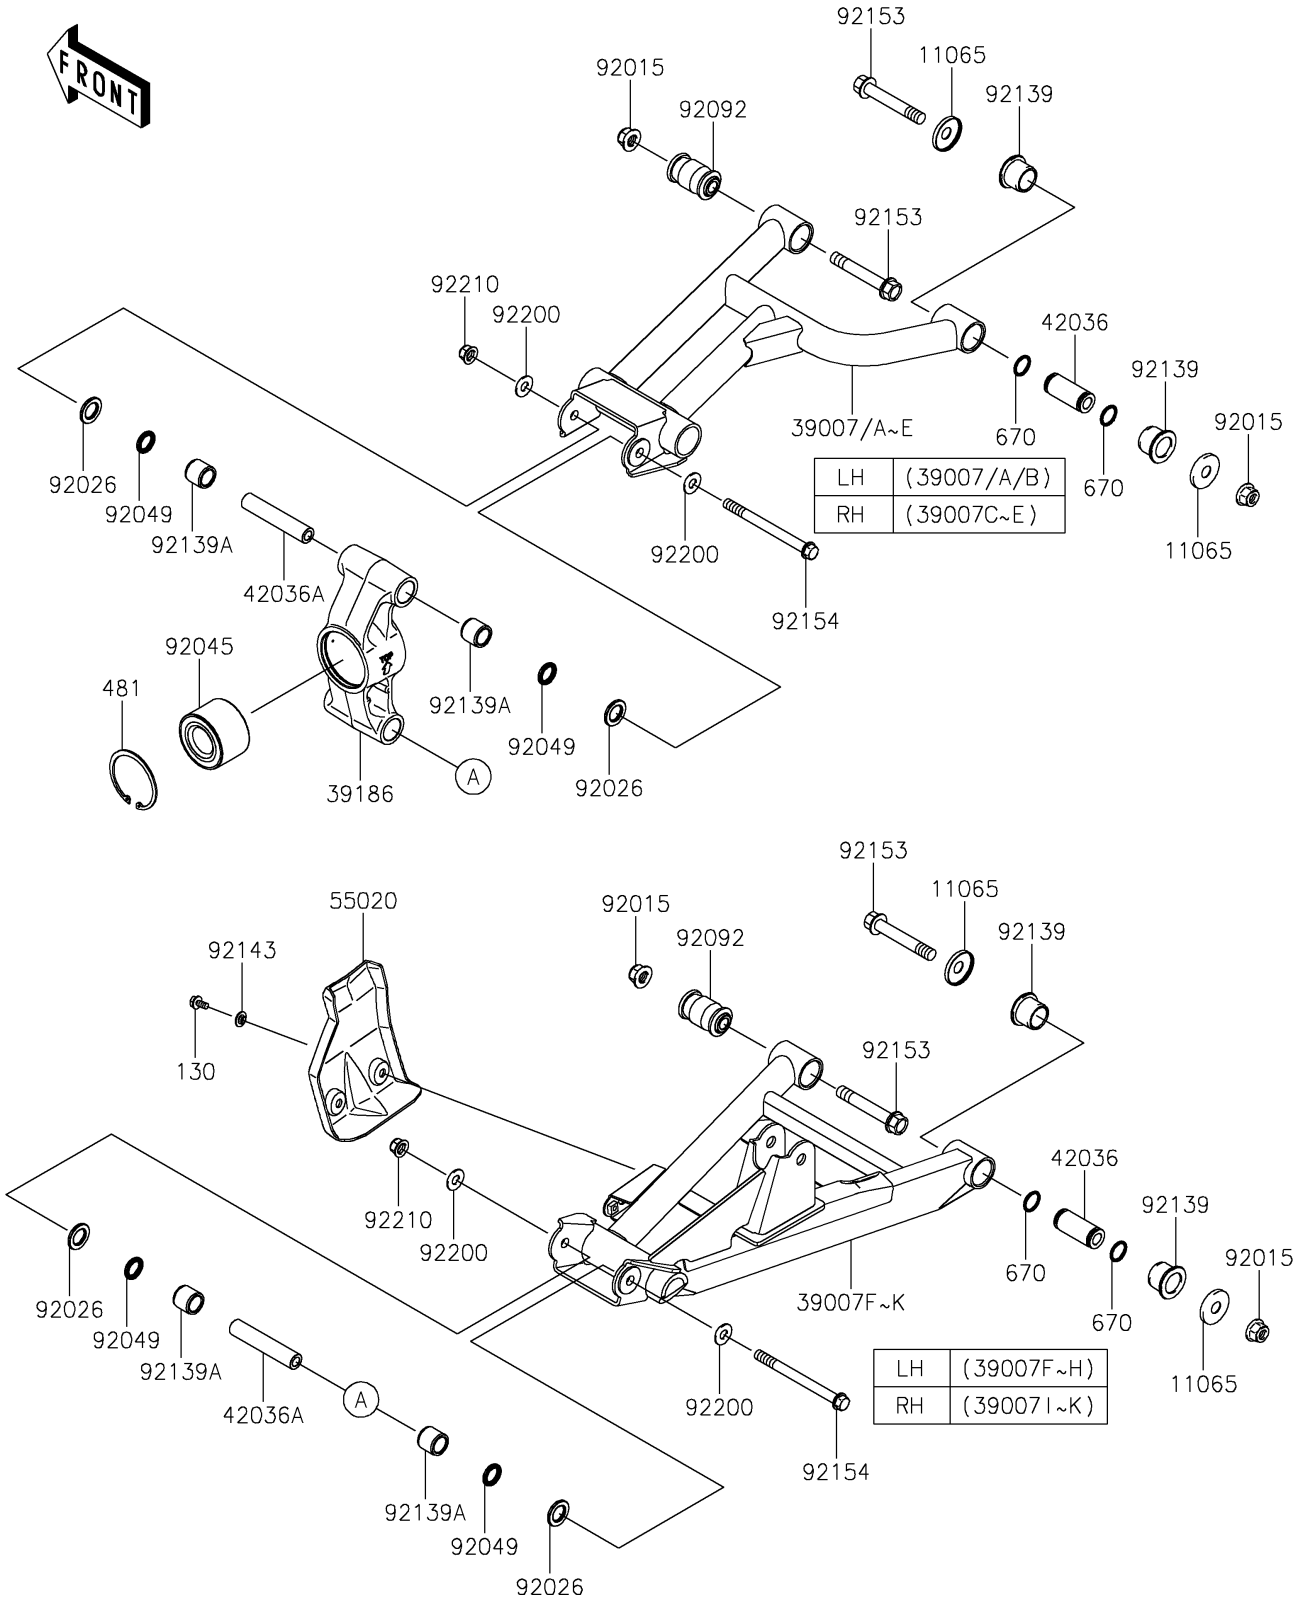

# 2021 TERYX4™ LE PARTS DIAGRAM

Rear Suspension

F2153

## 2021 TERYX4™ LE PARTS LIST

### Rear Suspension

ITEM NAME	PART NUMBER	QUANTITY
CAP (Ref # 11065)	11065-0253	8
ARM-SUSP,RR,UPP,LH,C.L.GREEN (Ref # 39007)	39007-0345-42Q	1
ARM-SUSP,RR,UPP,LH,P.C.P.RED (Ref # 39007A)	39007-0345-57C	1
ARM-SUSP,RR,UPP,LH,P.P.N.YEL (Ref # 39007B)	39007-0345-66P	1
ARM-SUSP,RR,UPP,RH,C.L.GREEN (Ref # 39007C)	39007-0346-42Q	1
ARM-SUSP,RR,UPP,RH,P.C.P.RED (Ref # 39007D)	39007-0346-57C	1
ARM-SUSP,RR,UPP,RH,P.P.N.YEL (Ref # 39007E)	39007-0346-66P	1
ARM-SUSP,RR,LWR,LH,C.L.GREEN (Ref # 39007F)	39007-0347-42Q	1
ARM-SUSP,RR,LWR,LH,P.C.P.RED (Ref # 39007G)	39007-0347-57C	1
ARM-SUSP,RR,LWR,LH,P.P.N.YEL (Ref # 39007H)	39007-0347-66P	1
ARM-SUSP,RR,LWR,RH,C.L.GREEN (Ref # 39007I)	39007-0348-42Q	1
ARM-SUSP,RR,LWR,RH,P.C.P.RED (Ref # 39007J)	39007-0348-57C	1
ARM-SUSP,RR,LWR,RH,P.P.N.YEL (Ref # 39007K)	39007-0348-66P	1
KNUCKLE,RR (Ref # 39186)	39186-0316	2
SLEEVE (Ref # 42036)	42036-0062	4
SLEEVE,10X17X88 (Ref # 42036A)	42036-0710	4
GUARD,REAR ARM (Ref # 55020)	55020-0805	2
NUT,LOCK,FLANGED,12MM (Ref # 92015)	92015-1433	8
SPACER,17X28.6X3 (Ref # 92026)	92026-0746	8
BEARING-BALL,30X62X40 (Ref # 92045)	92045-0801	2
SEAL-OIL,17X24X3 (Ref # 92049)	92049-0726	8
BUSHING-RUBBER (Ref # 92092)	92092-0555	4
BUSHING (Ref # 92139)	92139-0231	8
BUSHING,17X24X21.5 (Ref # 92139A)	92139-0736	8
COLLAR (Ref # 92143)	92143-1087	4
BOLT,FLANGED,12X76.5 (Ref # 92153)	92153-1733	8
BOLT,FLANGED,10X117 (Ref # 92154)	92154-0743	4
WASHER,10.3X23X1.6 (Ref # 92200)	92200-2009	8
NUT,LOCK,FLANGED,10MM (Ref # 92210)	92210-1080	4

### Rear Suspension

ITEM NAME	PART NUMBER	QUANTITY
BOLT-FLANGED,6X12 (Ref # 130)	130BA0612	4
CIRCLIP (Ref # 481)	481J6200	2
O RING,18MM (Ref # 670)	670B2018	8