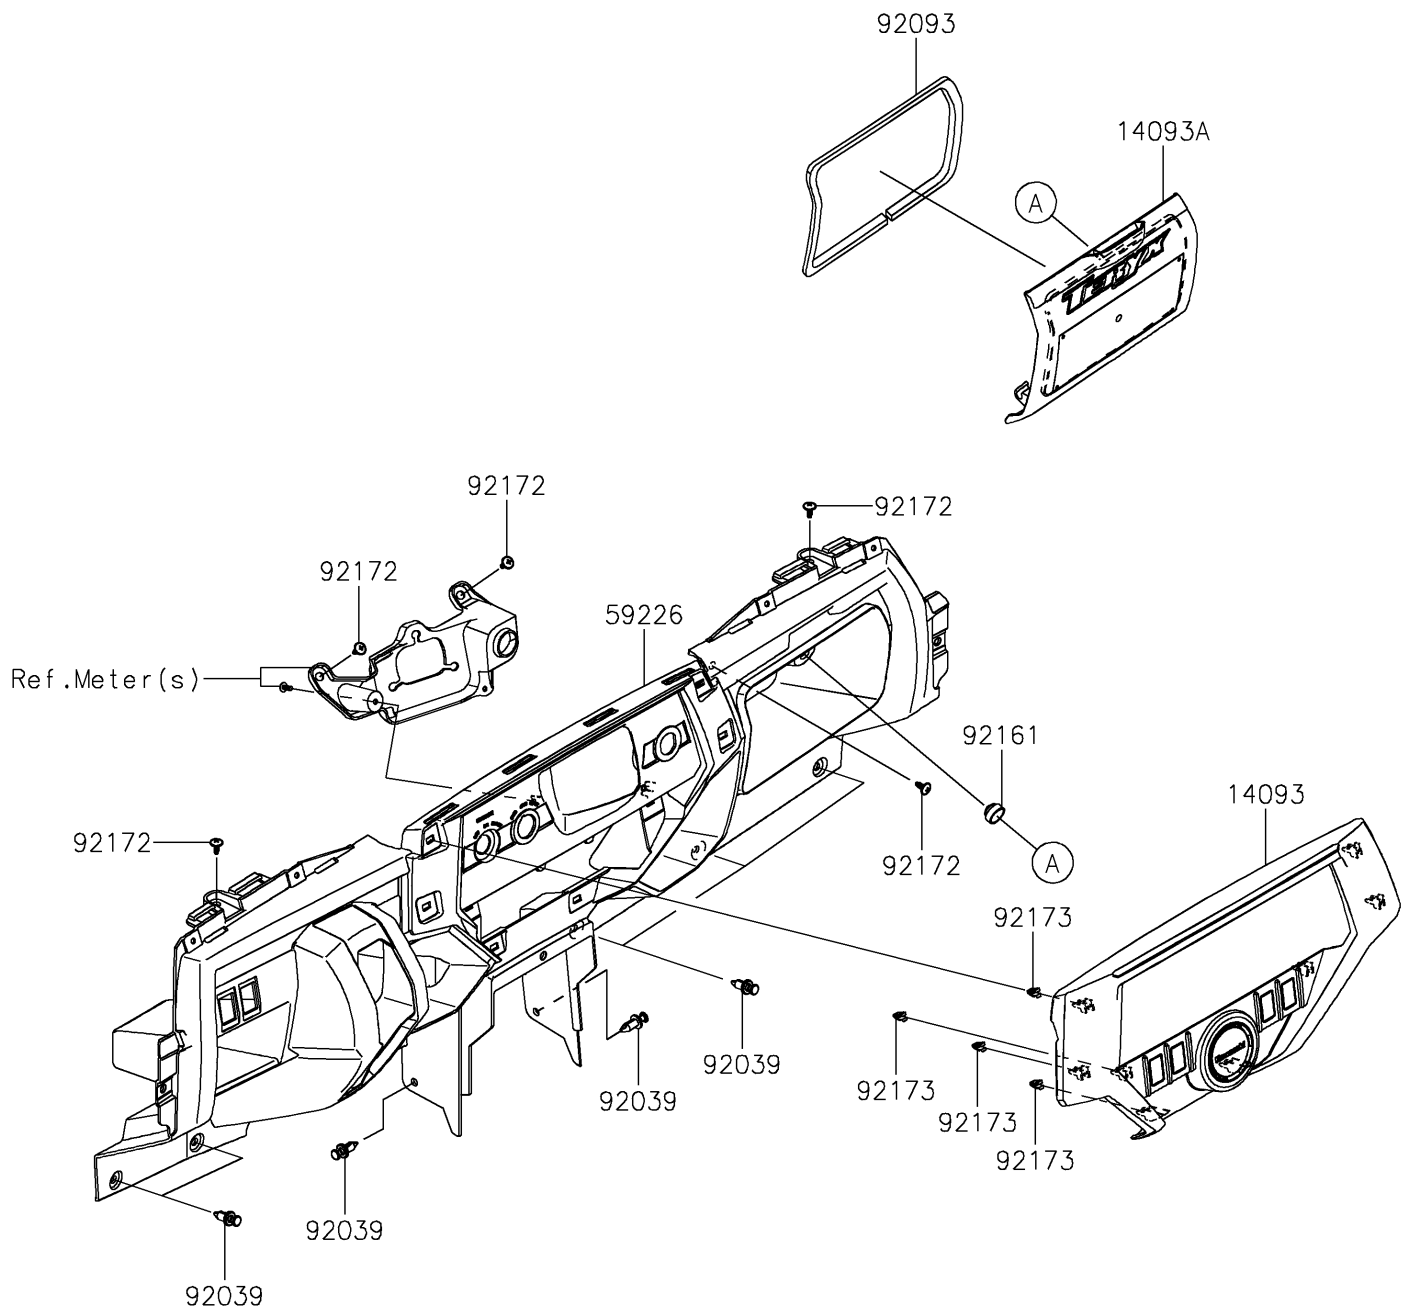

2021 TERYX4™ LE PARTS DIAGRAM

Front Box

F2135

2021 TERYX4™ LE PARTS LIST

Front Box

| ITEM NAME | PART NUMBER | QUANTITY |
|----------------------------------|-------------|----------|
| COVER,CENTER PANEL (Ref # 14093) | 14093-0203 | 1 |
| COVER,GLOVE BOX (Ref # 14093A) | 14093-0204 | 1 |
| PANEL-CONTROL (Ref # 59226) | 59226-0726 | 1 |
| RIVET (Ref # 92039) | 92039-0776 | 7 |
| SEAL,6X10 (Ref # 92093) | 92093-0658 | 1 |
| DAMPER (Ref # 92161) | 92161-0568 | 1 |
| SCREW,6X16 (Ref # 92172) | 92172-0826 | 5 |
| CLAMP (Ref # 92173) | 92173-1423 | 8 |