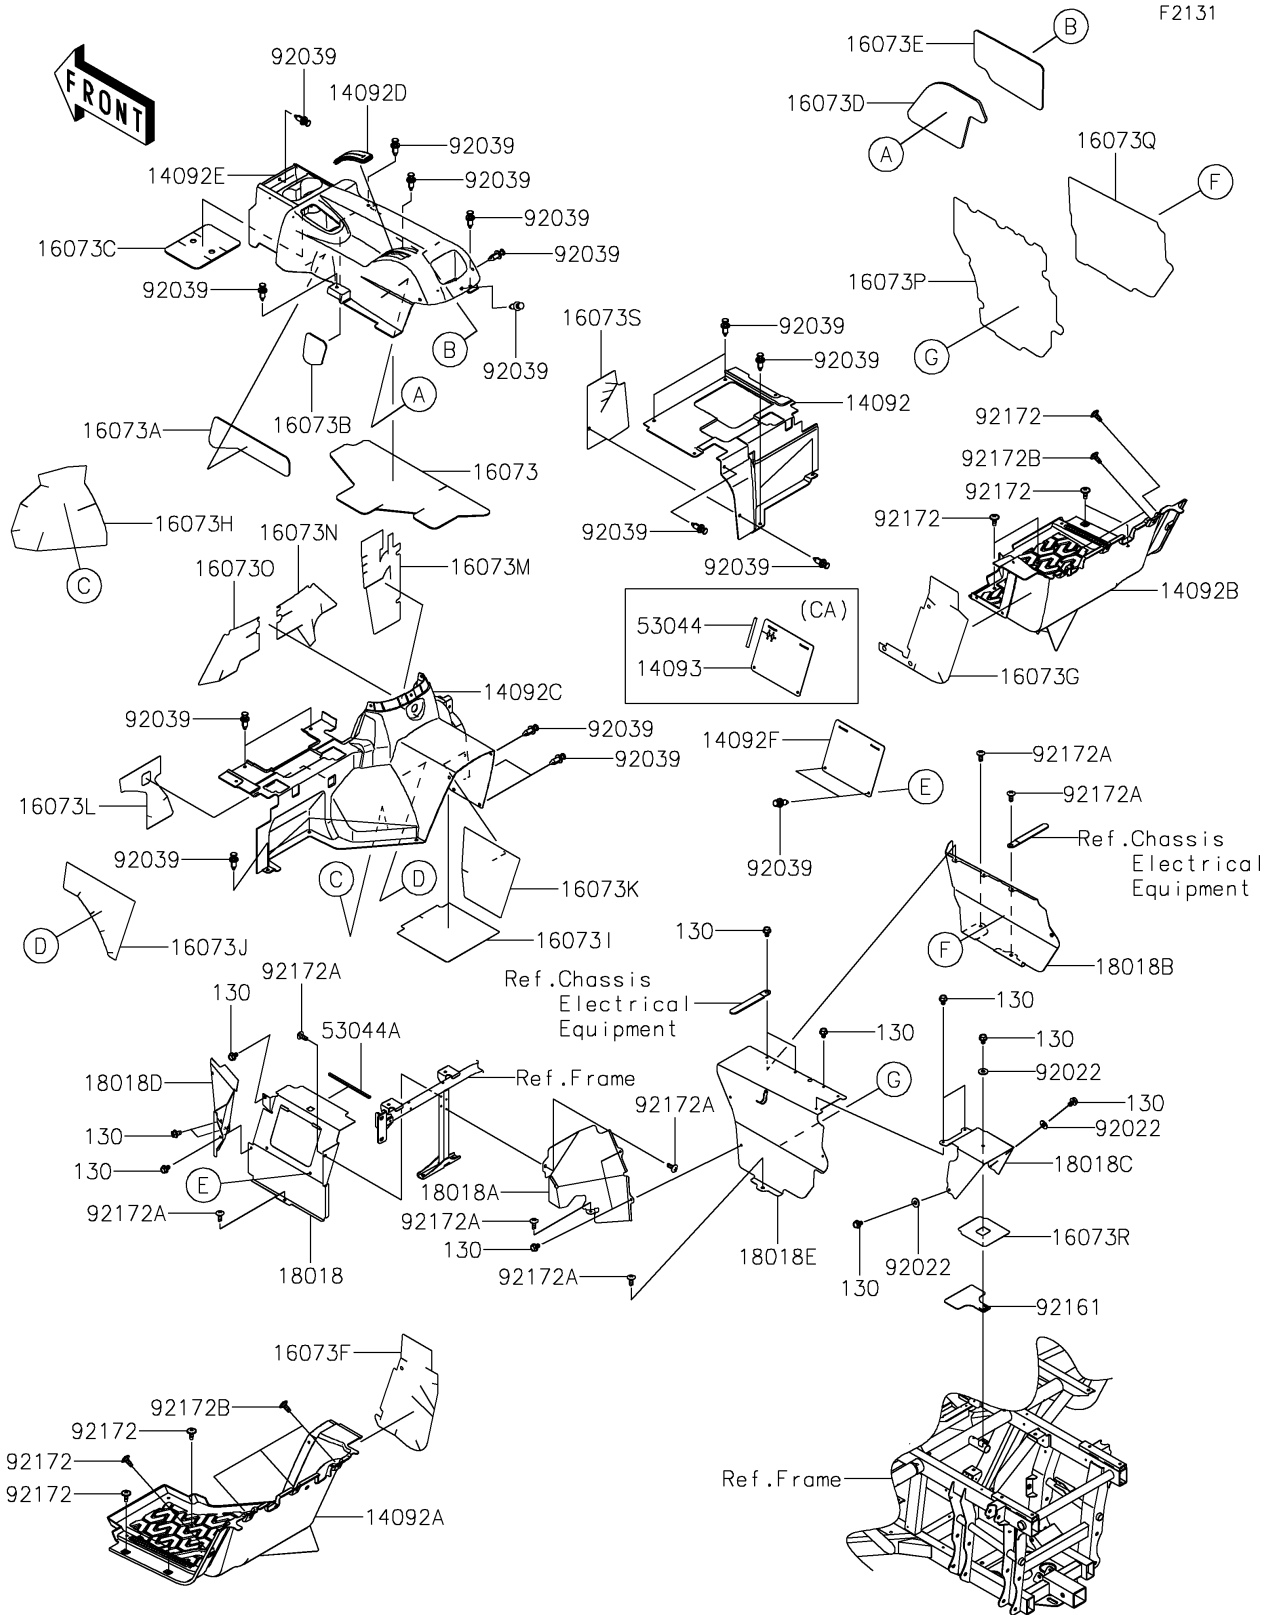

2021 TERYX4™ LE PARTS DIAGRAM

Frame Fittings(Rear)