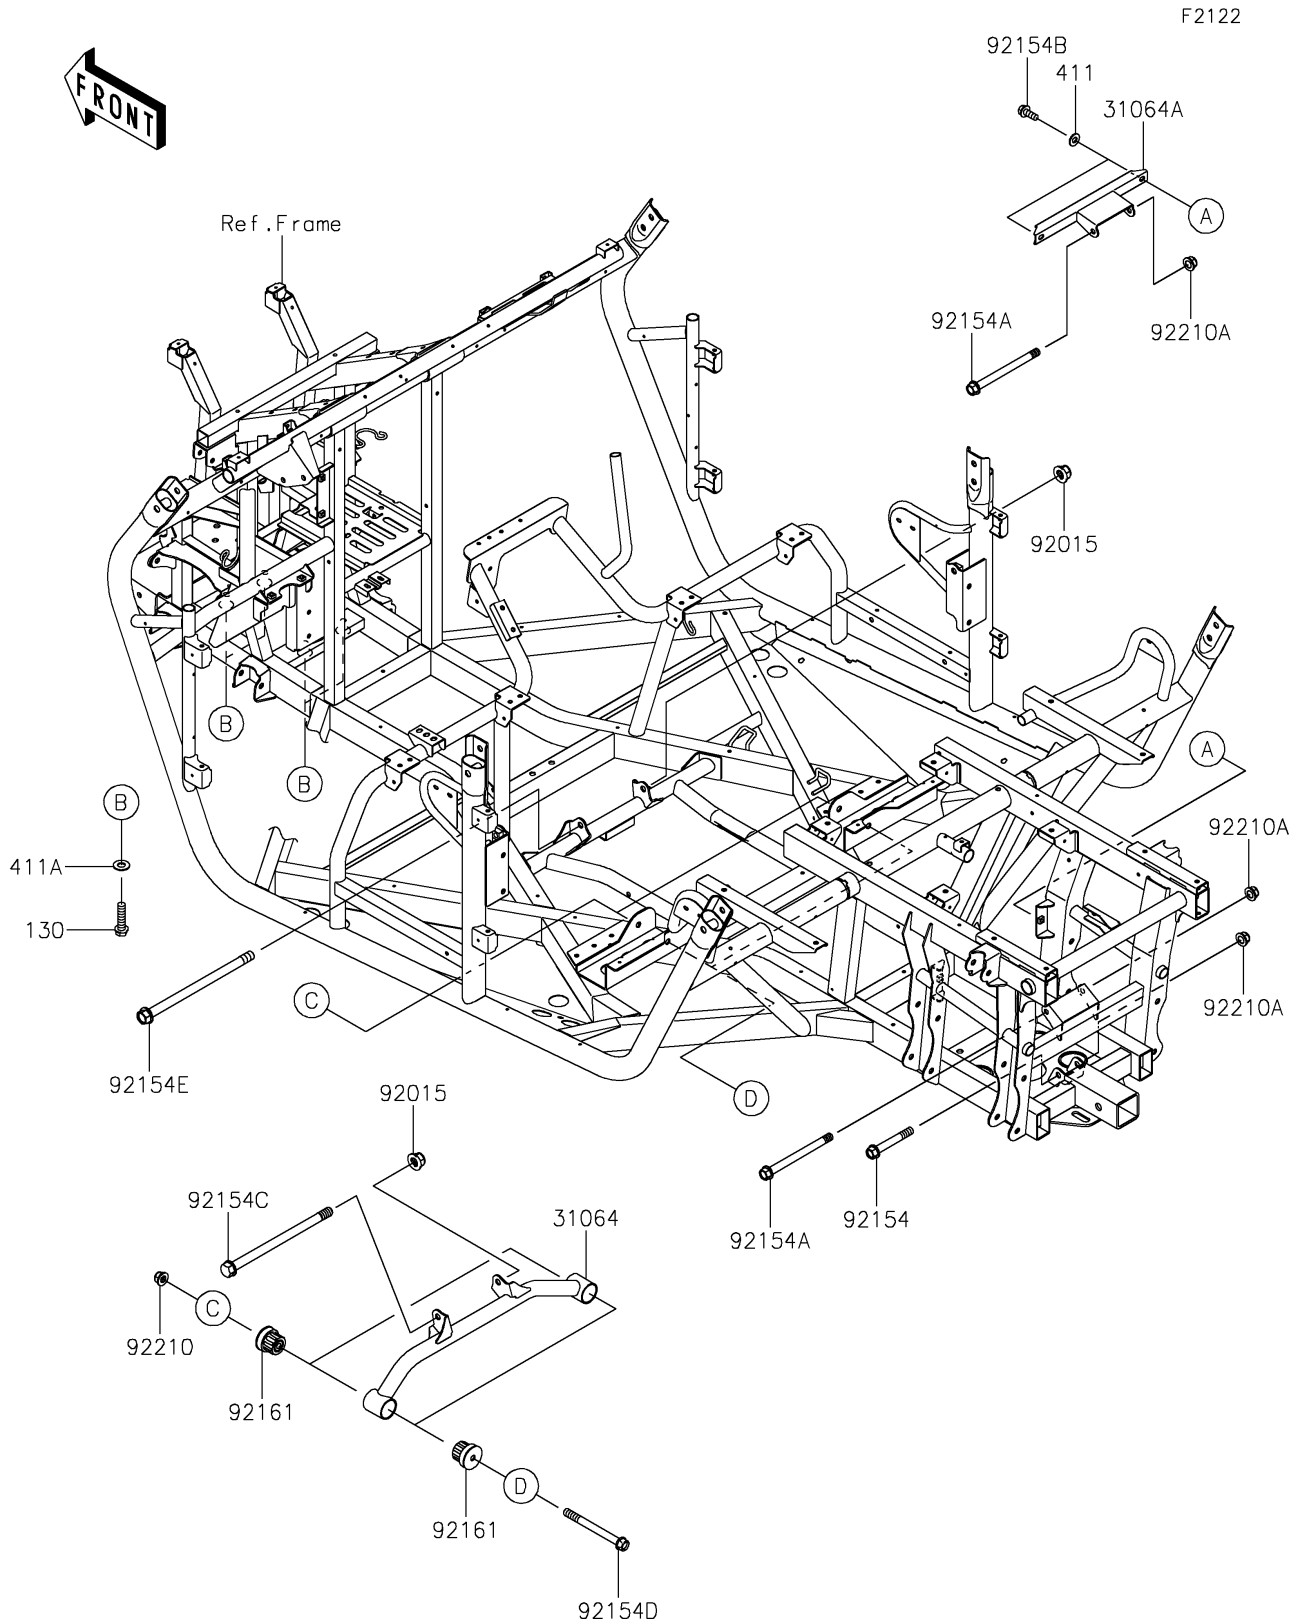

# 2021 TERYX4™ LE PARTS DIAGRAM

Engine Mount

## 2021 TERYX4™ LE PARTS LIST

### Engine Mount

ITEM NAME	PART NUMBER	QUANTITY
PIPE-COMP,RR FRAME (Ref # 31064)	31064-0621	1
PIPE-COMP,RR GEARCASE MOUNT (Ref # 31064A)	31064-0660	1
NUT,LOCK,FLANGED,12MM (Ref # 92015)	92015-1433	2
BOLT,FLANGED,10X70 (Ref # 92154)	92154-0894	1
BOLT,FLANGED,10X120 (Ref # 92154A)	92154-0895	2
BOLT,FLANGED,8X20 (Ref # 92154B)	92154-1130	2
BOLT,FLANGED,12X190 (Ref # 92154C)	92154-1131	1
BOLT,FLANGED,10X105 (Ref # 92154D)	92154-1132	2
BOLT,FLANGED,12X200 (Ref # 92154E)	92154-1133	1
DAMPER (Ref # 92161)	92161-0423	4
NUT,LOCK,FLANGED,10MM (Ref # 92210)	92210-0276	2
NUT,LOCK,FLANGED,10MM (Ref # 92210A)	92210-1080	3
BOLT-FLANGED,10X40 (Ref # 130)	130BA1040	4
WASHER-PLAIN,8MM (Ref # 411)	411AA0800	2
WASHER-PLAIN,10MM (Ref # 411A)	411AA1000	4