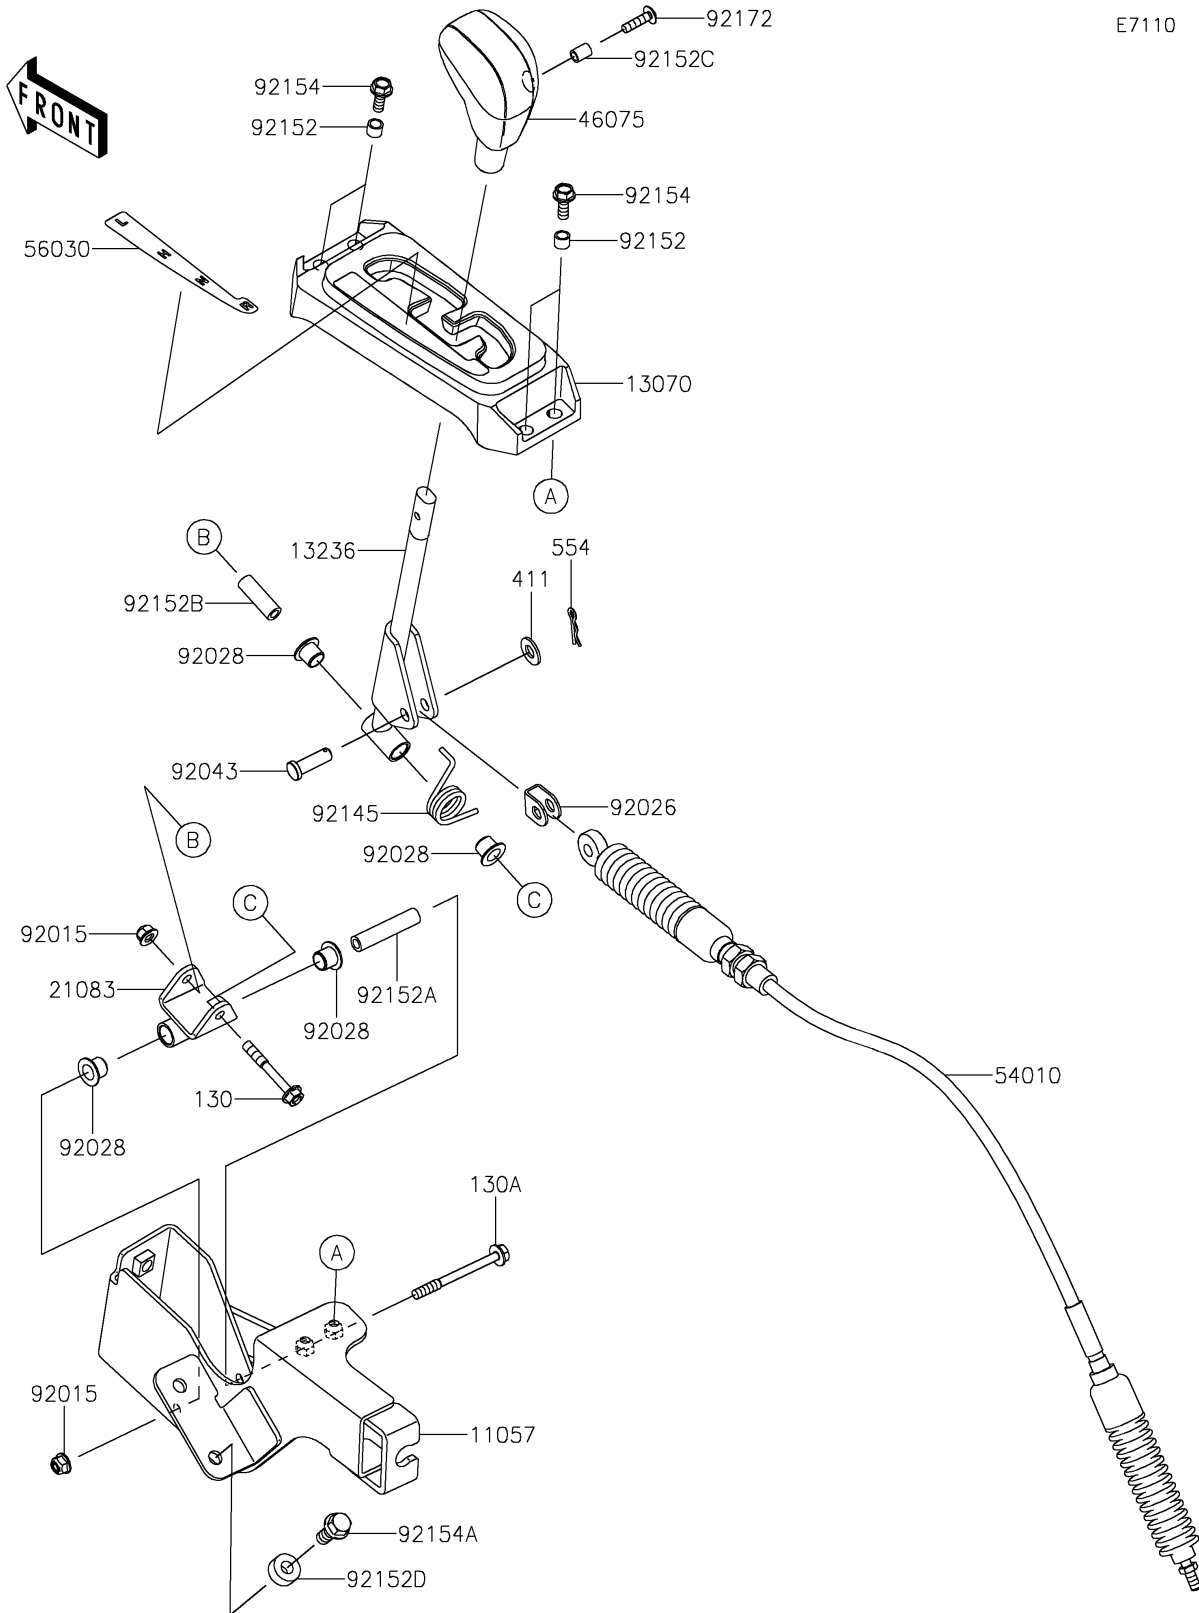

# 2021 TERYX4™ LE PARTS DIAGRAM

Control

E7110

## 2021 TERYX4™ LE PARTS LIST

### Control

ITEM NAME	PART NUMBER	QUANTITY
BRACKET,SHIFT (Ref # 11057)	11057-1494	1
GUIDE,SHIFT GAUGE (Ref # 13070)	13070-0748	1
LEVER-COMP,SHIFT (Ref # 13236)	13236-0727	1
ARM (Ref # 21083)	21083-0710	1
GRIP (Ref # 46075)	46075-0569	1
CABLE,SHIFT (Ref # 54010)	54010-0619	1
LABEL,SHIFT POSITION (Ref # 56030)	56030-0849	1
NUT,LOCK,FLANGED,6MM (Ref # 92015)	92015-1675	2
SPACER (Ref # 92026)	92026-0074	1
BUSHING (Ref # 92028)	92028-1507	4
PIN (Ref # 92043)	92043-0053	1
SPRING (Ref # 92145)	92145-0832	1
COLLAR (Ref # 92152)	92152-1332	4
COLLAR,6.0X10X47 (Ref # 92152A)	92152-1517	1
COLLAR,6.0X10X30 (Ref # 92152B)	92152-1518	1
COLLAR,5.6X8X10.5 (Ref # 92152C)	92152-1545	1
COLLAR,8.2X18X8 (Ref # 92152D)	92152-1553	2
BOLT,FLANGED,6X16 (Ref # 92154)	92154-0887	4
BOLT,FLANGED,8X20 (Ref # 92154A)	92154-1104	2
SCREW,5X20 (Ref # 92172)	92172-2081	1
BOLT-FLANGED,6X45 (Ref # 130)	130CA0645	1
BOLT-FLANGED,6X65 (Ref # 130A)	130CA0665	1
WASHER-PLAIN,8MM (Ref # 411)	411AA0800	1
PIN-SNAP (Ref # 554)	554DA0800	1