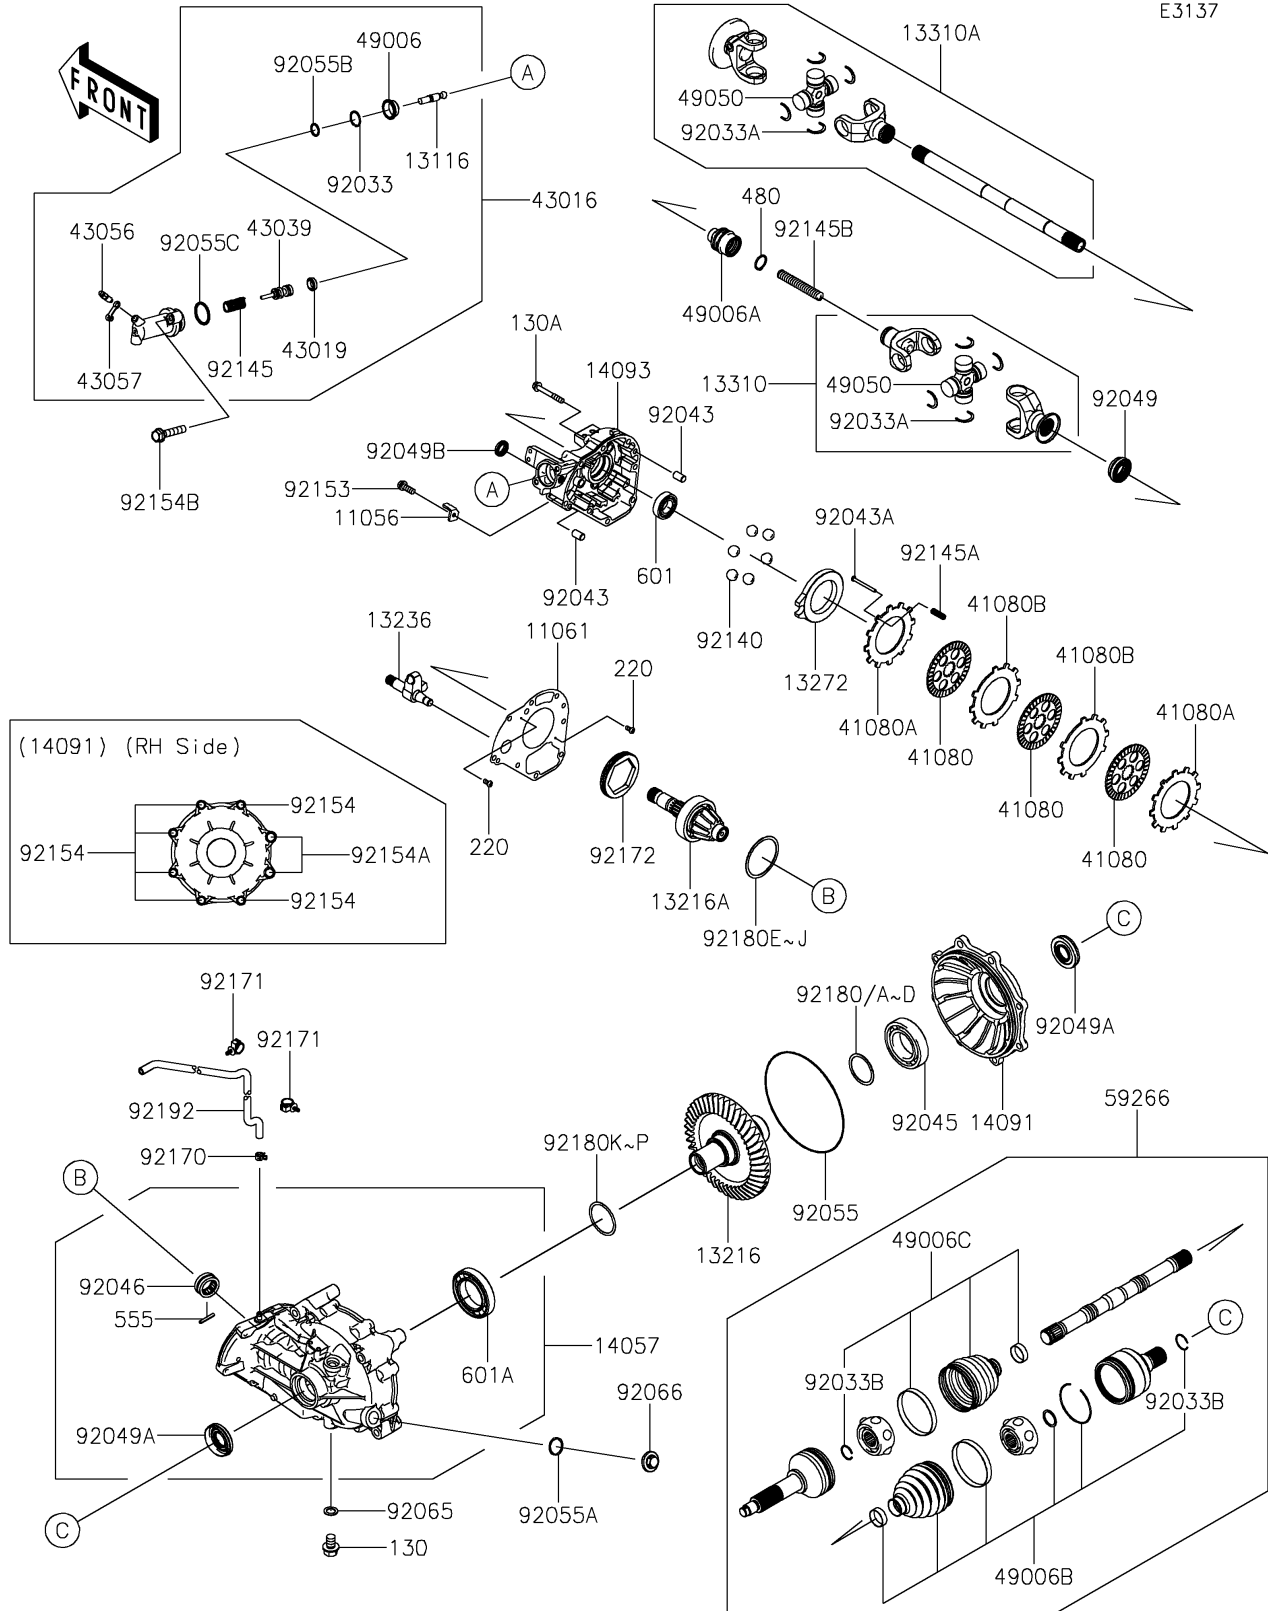

# 2021 TERYX4™ LE PARTS DIAGRAM

Drive Shaft-Rear

E3137

### Drive Shaft-Rear

ITEM NAME	PART NUMBER	QUANTITY
PIN,8X14 (Ref # 92043)	92043-1567	2
PIN,3X35 (Ref # 92043A)	92043-1617	2
BEARING-BALL,6210CM (Ref # 92045)	92045-1213	1
BEARING-NEEDLE,AH502802 (Ref # 92046)	92046-0024	1
SEAL-OIL,25X45X9.5 (Ref # 92049)	92049-0739	1
SEAL-OIL (Ref # 92049A)	92049-0773	2
SEAL-OIL,TC17X28X6 (Ref # 92049B)	92049-1537	1
RING-O,190.2X4.2 (Ref # 92055)	92055-0121	1
RING-O (Ref # 92055A)	92055-0122	1
RING-O (Ref # 92055B)	92055-0146	1
RING-O (Ref # 92055C)	92055-0147	1
GASKET,10.5X16X1 (Ref # 92065)	92065-058	1
PLUG (Ref # 92066)	92066-1303	1
BALL,D/O#12 (Ref # 92140)	92140-1064	6
SPRING (Ref # 92145)	92145-0882	1
SPRING,RR BRAKE (Ref # 92145A)	92145-1301	2
SPRING,PROPELLER SHAFT (Ref # 92145B)	92145-1304	1
BOLT,FLANGED-SMALL,6X16 (Ref # 92153)	92153-1729	1
BOLT,10X35 (Ref # 92154)	92154-1823	6
BOLT,12X35 (Ref # 92154A)	92154-1824	2
BOLT,FLANGED,8X40 (Ref # 92154B)	92154-1825	2
CLAMP (Ref # 92170)	92170-2043	1
CLAMP (Ref # 92171)	92171-0453	2
SCREW,SET,85X11.5 (Ref # 92172)	92172-1122	1
SHIM,T=0.95 (Ref # 92180)	92180-0813	AR
SHIM,T=1.10 (Ref # 92180A)	92180-0814	AR
SHIM,T=1.15 (Ref # 92180B)	92180-0815	AR
SHIM,T=1.30 (Ref # 92180C)	92180-0816	AR
SHIM,T=1.40 (Ref # 92180D)	92180-0817	AR