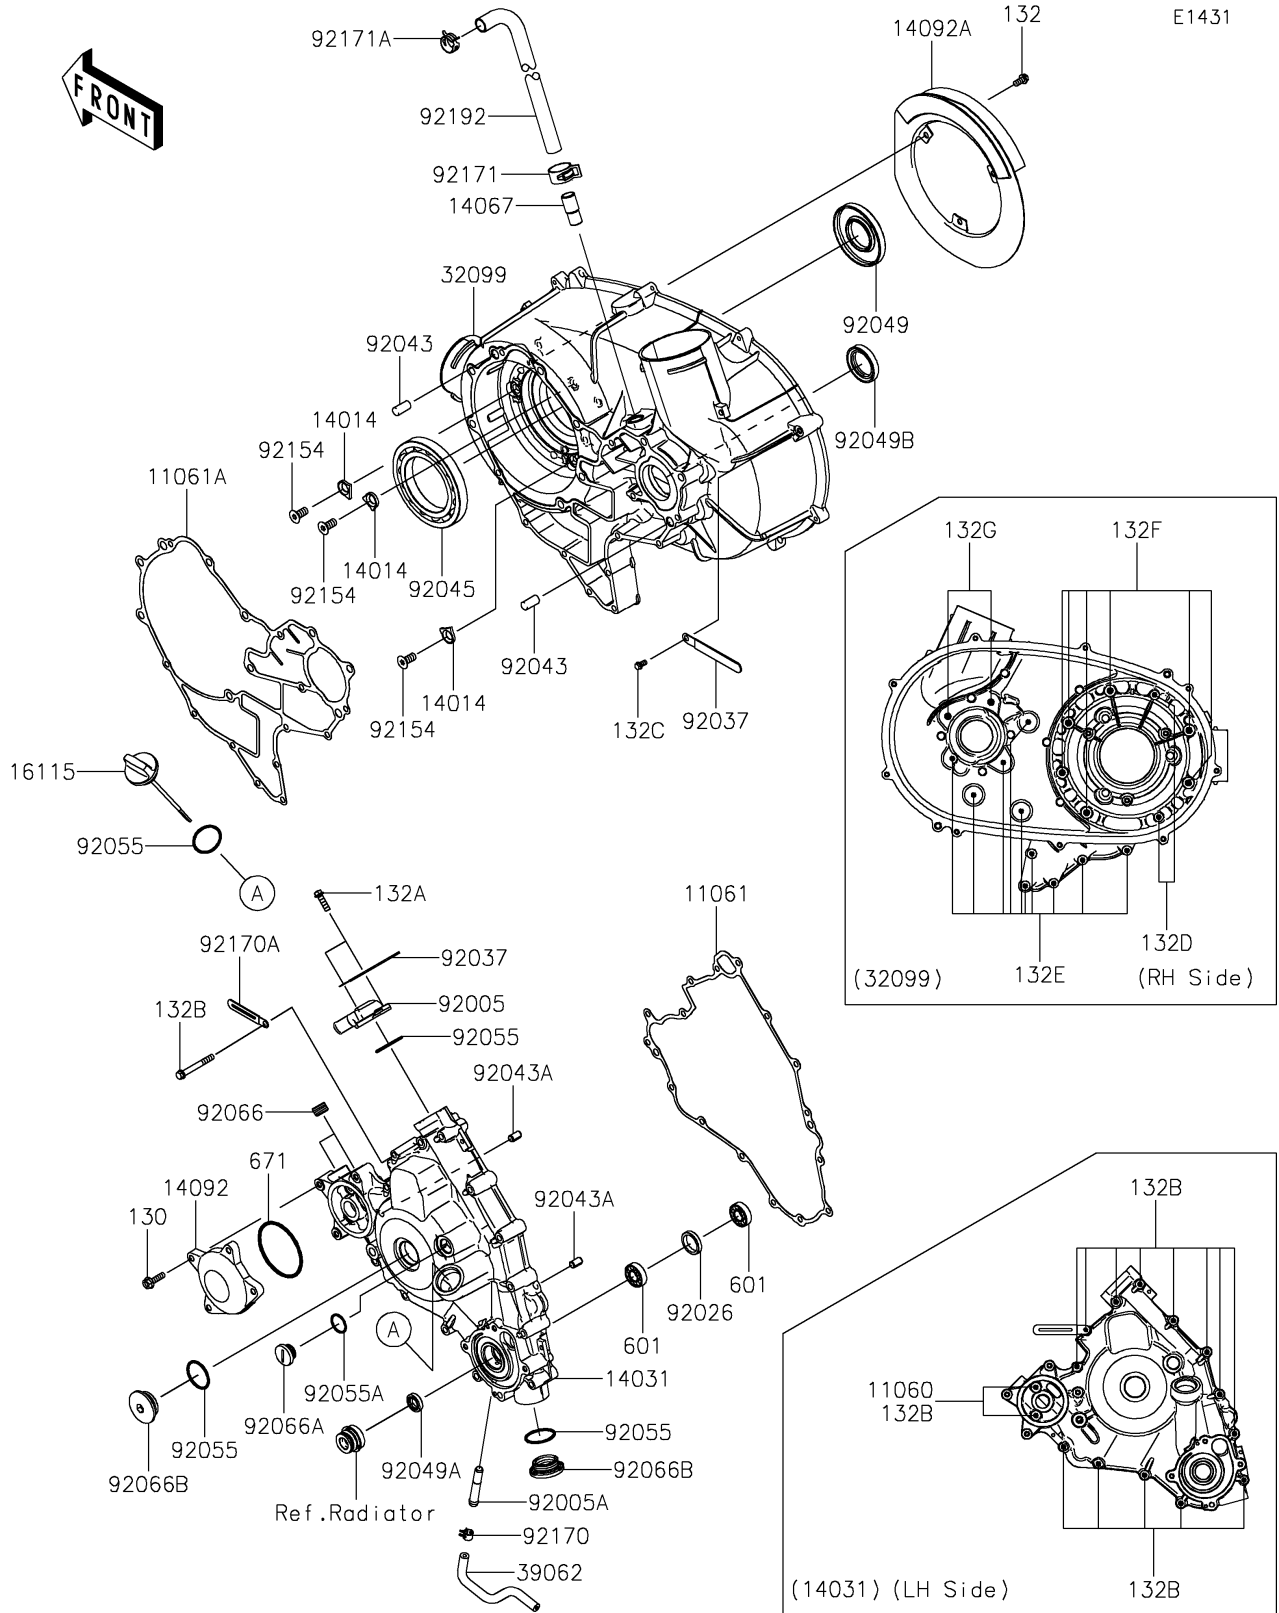

2021 TERYX4™ LE PARTS DIAGRAM

Engine Cover(s)

2021 TERYX4™ LE PARTS LIST

Engine Cover(s)

ITEM NAME	PART NUMBER	QUANTITY
GASKET,6.2X12X0.3 (Ref # 11060)	11060-1994	2
GASKET,GENERATOR COVER (Ref # 11061)	11061-0728	1
GASKET,CVT CASE (Ref # 11061A)	11061-0729	1
PLATE-POSITION (Ref # 14014)	14014-0556	3
COVER-GENERATOR (Ref # 14031)	14031-0589	1
FITTING,BREATHER (Ref # 14067)	14067-006	1
COVER,OIL COOLER (Ref # 14092)	14092-0877	1
COVER (Ref # 14092A)	14092-1051	1
CAP-OIL FILLER (Ref # 16115)	16115-0705	1
CASE,CVT (Ref # 32099)	32099-0788	1
HOSE-COOLING,DRAIN (Ref # 39062)	39062-0598	1
FITTING (Ref # 92005)	92005-0712	1
FITTING (Ref # 92005A)	92005-1264	1
SPACER,22X28X5 (Ref # 92026)	92026-0711	1
CLAMP (Ref # 92037)	92037-1993	2
PIN,10X20 (Ref # 92043)	92043-0142	2
PIN,6.2X8X14 (Ref # 92043A)	92043-1263	2
BEARING-BALL,16014CS45 (Ref # 92045)	92045-0709	1
SEAL-OIL,35X77X9 (Ref # 92049)	92049-0713	1
SEAL-OIL,12X22X5 (Ref # 92049A)	92049-0783	1
SEAL-OIL,HTC 30X45X8 (Ref # 92049B)	92049-1575	1
RING-O,31.2X2.4 (Ref # 92055)	92055-0724	4
RING-O,20X2 (Ref # 92055A)	92055-1146	1
PLUG,PT3/8X10 (Ref # 92066)	92066-0003	2
PLUG,COVER (Ref # 92066A)	92066-0011	1
PLUG (Ref # 92066B)	92066-0712	2
BOLT,FLAT,8X13.6 (Ref # 92154)	92154-0978	3
CLAMP (Ref # 92170)	92170-1493	1
CLAMP (Ref # 92170A)	92170-1514	1

2021 TERYX4™ LE PARTS LIST

Engine Cover(s)

ITEM NAME	PART NUMBER	QUANTITY
CLAMP (Ref # 92171)	92171-0329	1
CLAMP (Ref # 92171A)	92171-1277	1
TUBE,BREATHER (Ref # 92192)	92192-0945	1
BOLT-FLANGED,6X22 (Ref # 130)	130CA0622	4
BOLT-FLANGED-SMALL,6X12 (Ref # 132)	132BA0612	3
BOLT-FLANGED-SMALL,6X20 (Ref # 132A)	132BA0620	2
BOLT-FLANGED-SMALL,6X50 (Ref # 132B)	132BA0650	15
BOLT-FLANGED-SMALL,6X12 (Ref # 132C)	132BD0612	1
BOLT-FLANGED-SMALL,6X30 (Ref # 132D)	132BD0630	2
BOLT-FLANGED-SMALL,6X45 (Ref # 132E)	132BD0645	10
BOLT-FLANGED-SMALL,8X35 (Ref # 132F)	132BD0835	6
BOLT-FLANGED-SMALL,8X50 (Ref # 132G)	132BD0850	2
BEARING-BALL (Ref # 601)	601A6001	2
O RING,65MM (Ref # 671)	671B2565	1