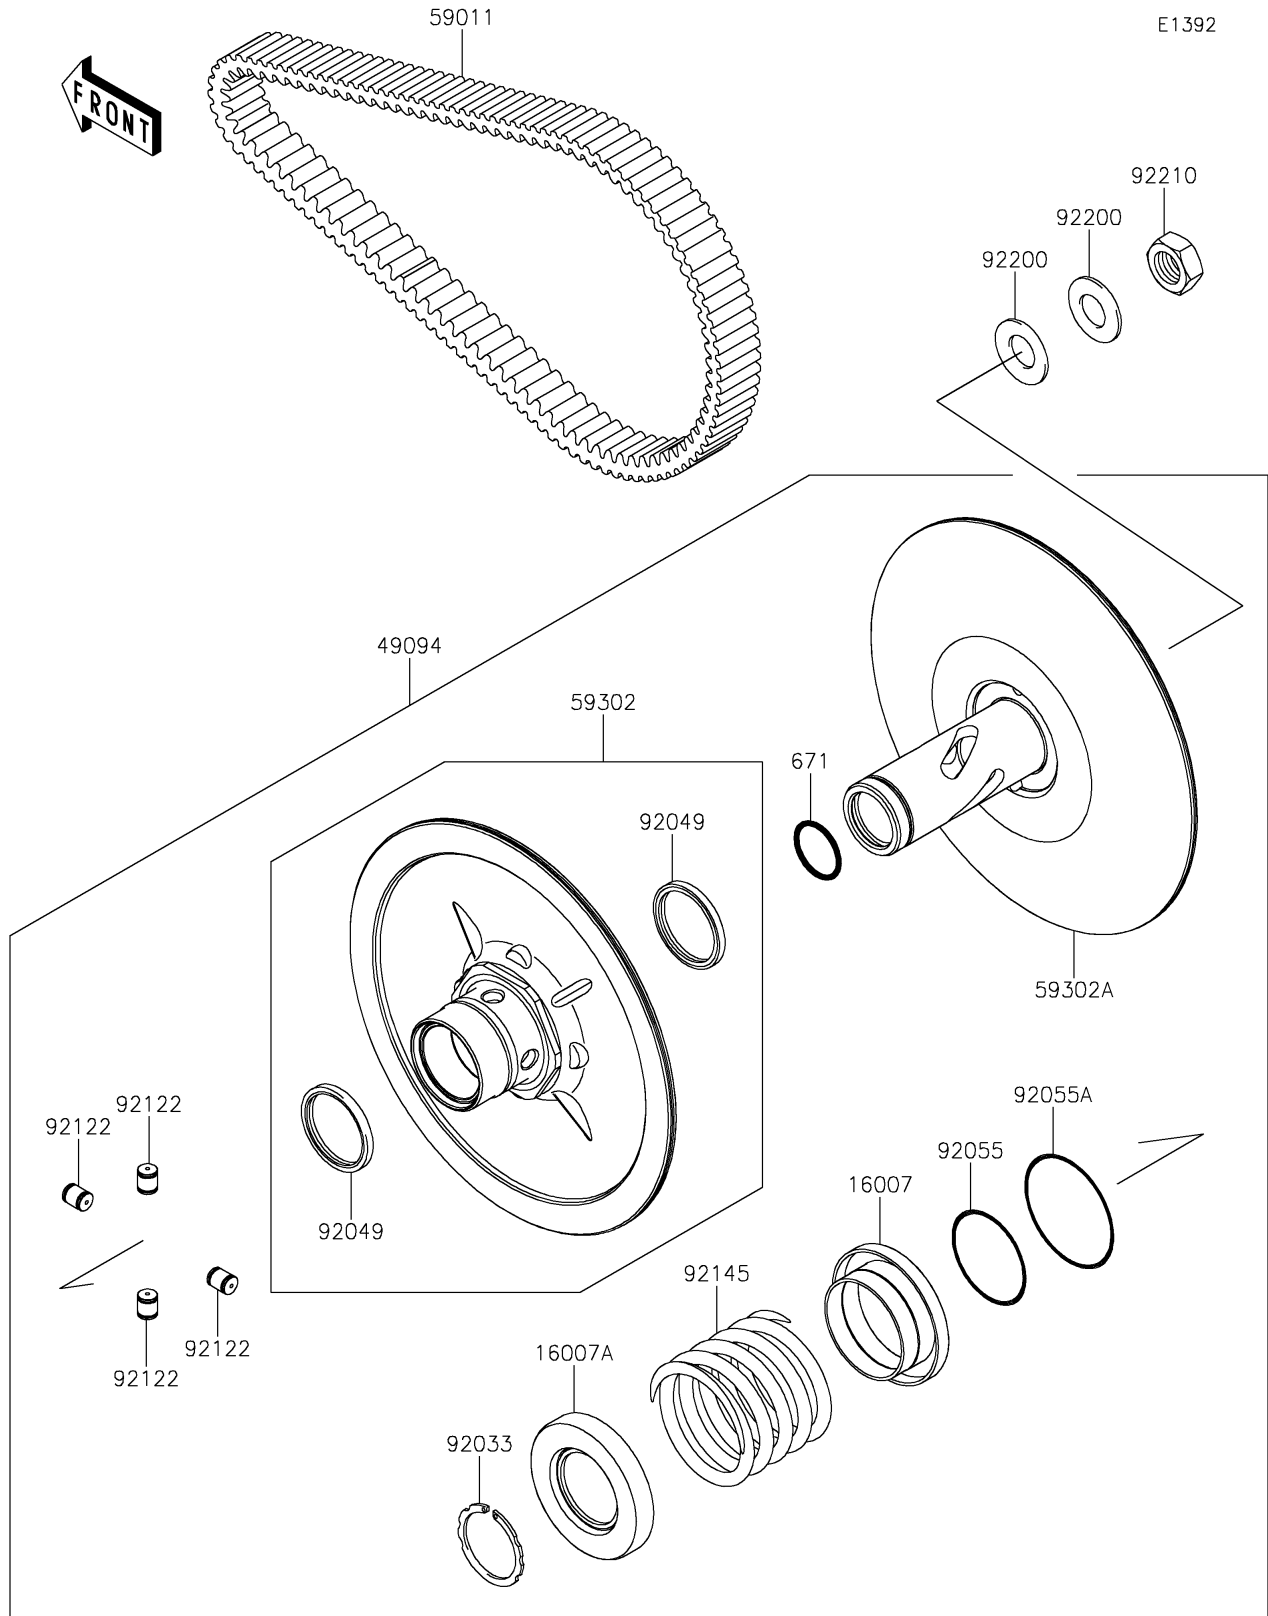

2021 TERYX4™ LE PARTS DIAGRAM

Driven Converter/Drive Belt

2021 TERYX4™ LE PARTS LIST

Driven Converter/Drive Belt

ITEM NAME	PART NUMBER	QUANTITY
SEAT-SPRING,MOVABLE (Ref # 16007)	16007-0049	1
SEAT-SPRING,FIXED (Ref # 16007A)	16007-0050	1
CONVERTER-ASSY-DRIVEN (Ref # 49094)	49094-0093	1
BELT,CVT (Ref # 59011)	59011-0043	1
SHEAVE-COMP,MOVABLE (Ref # 59302)	59302-0089	1
SHEAVE-COMP,FIXED (Ref # 59302A)	59302-0090	1
RING-SNAP (Ref # 92033)	92033-1317	1
SEAL-OIL (Ref # 92049)	92049-1528	2
RING-O,46.4X3.1 (Ref # 92055)	92055-0752	1
RING-O,59.5X2.4 (Ref # 92055A)	92055-0753	1
ROLLER (Ref # 92122)	92122-0043	4
SPRING (Ref # 92145)	92145-0959	1
WASHER (Ref # 92200)	92200-1505	2
NUT,18MM (Ref # 92210)	92210-0821	1
O RING (Ref # 671)	671D2530	1