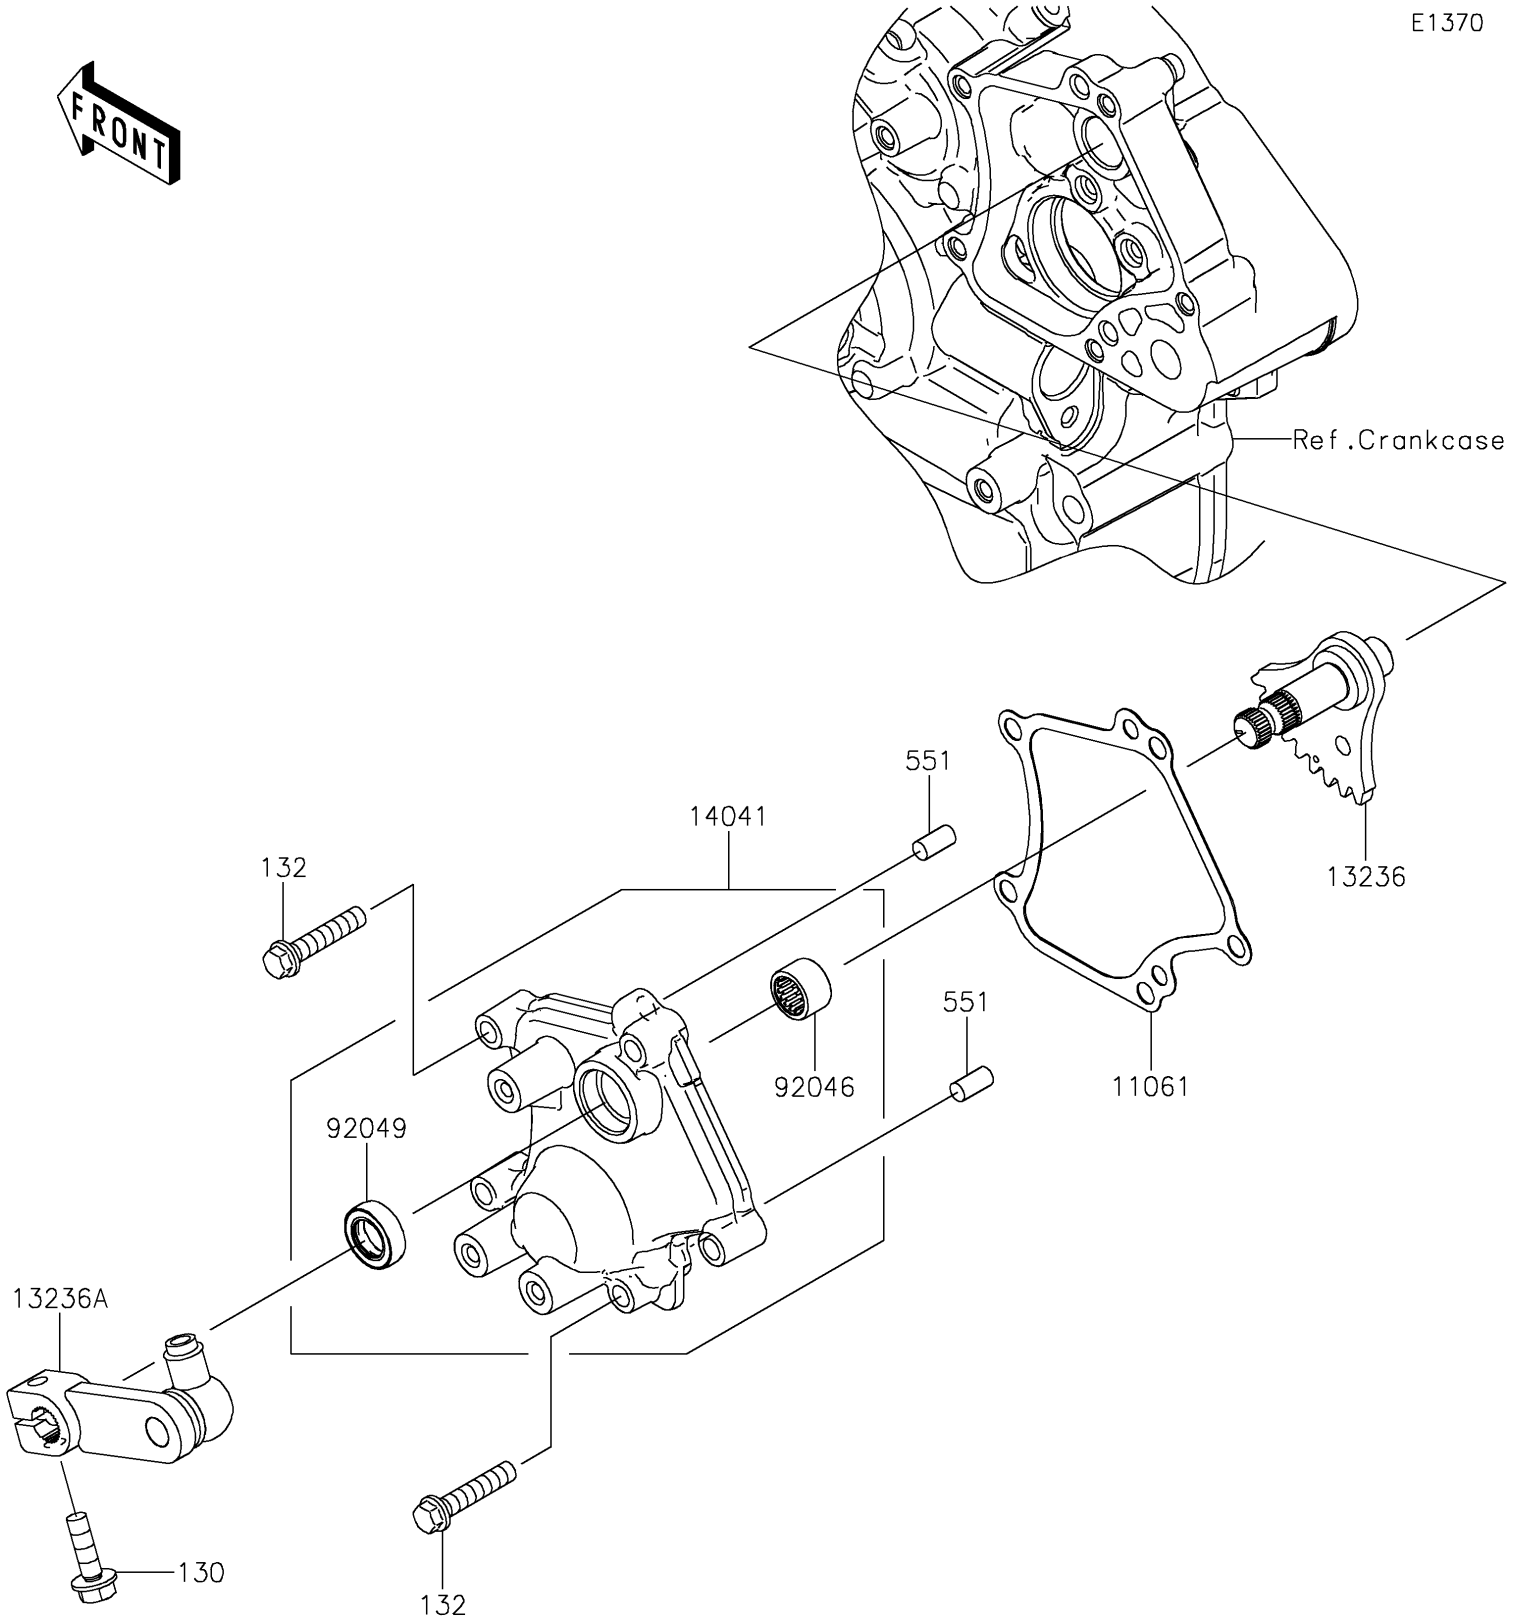

2021 TERYX4™ LE PARTS DIAGRAM

Gear Change Mechanism

E1370

2021 TERYX4™ LE PARTS LIST

Gear Change Mechanism

ITEM NAME	PART NUMBER	QUANTITY
-----------	-------------	----------