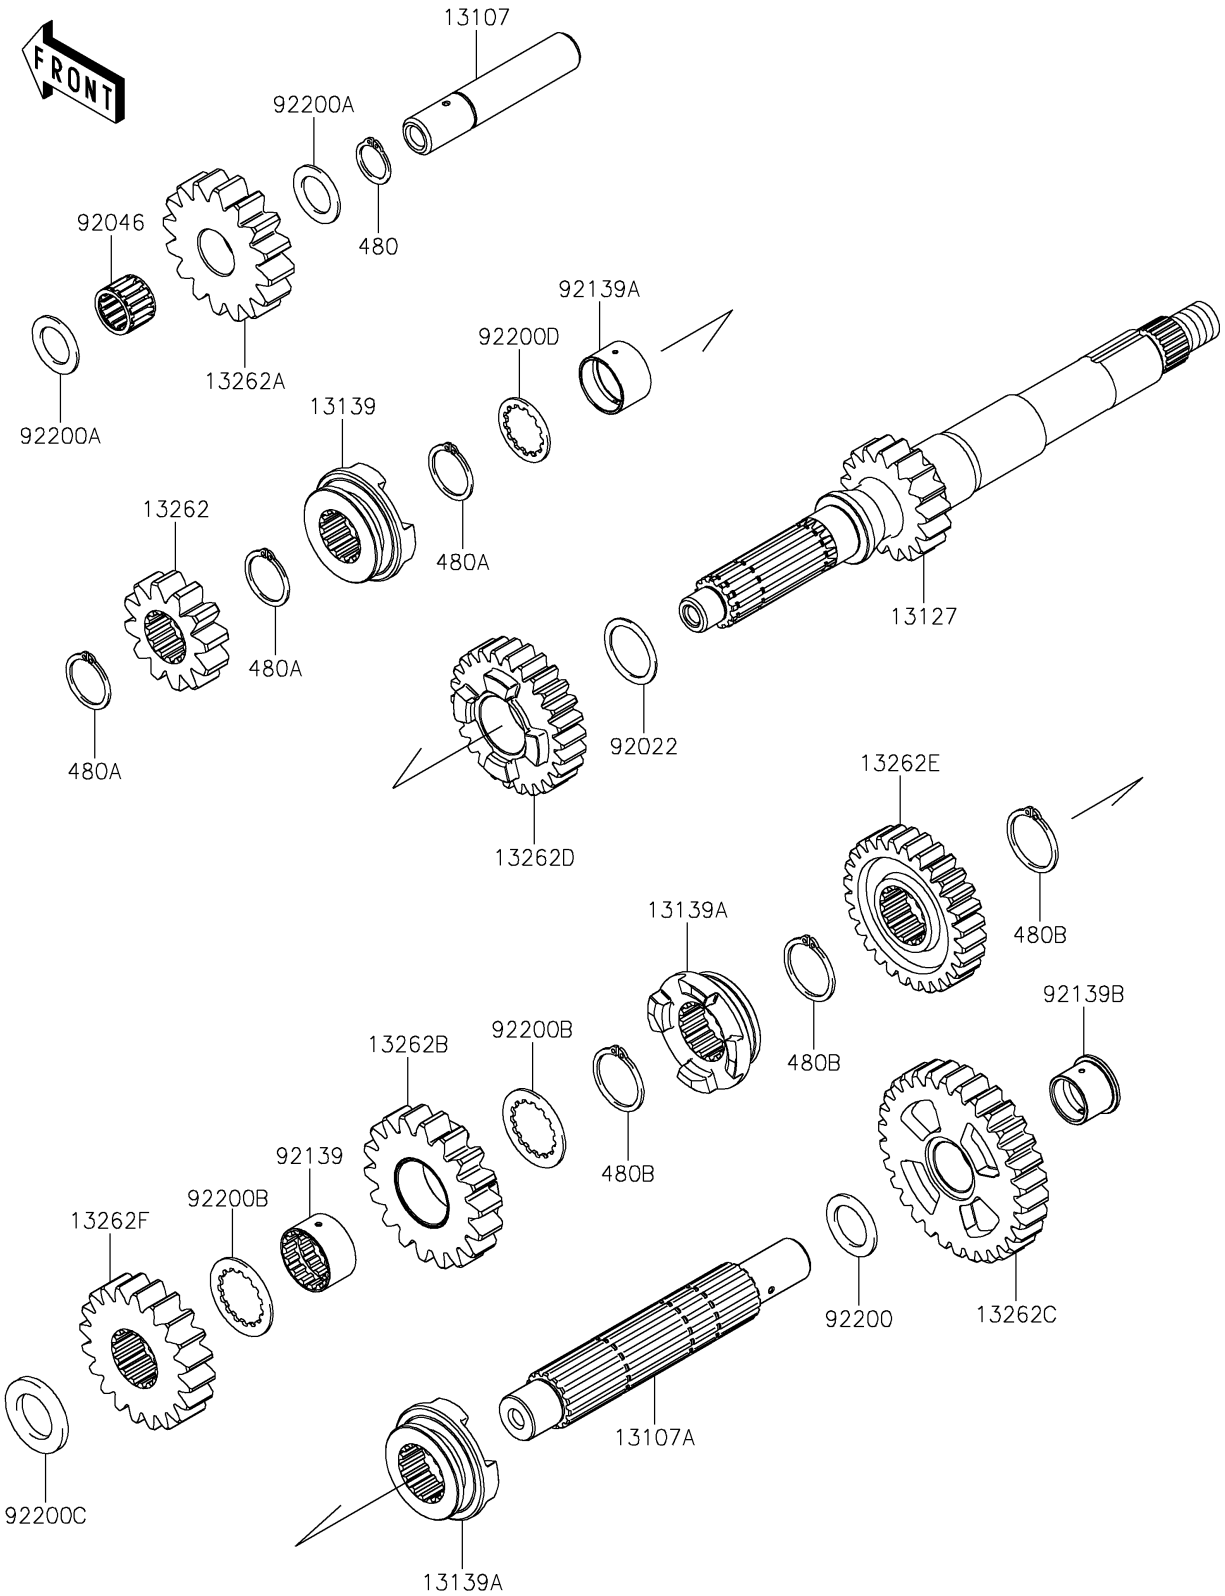

# 2021 TERYX4™ LE PARTS DIAGRAM

Transmission

E1361

## 2021 TERYX4™ LE PARTS LIST

### Transmission

ITEM NAME	PART NUMBER	QUANTITY
SHAFT,REVERSE (Ref # 13107)	13107-0715	1
SHAFT,COUNTER (Ref # 13107A)	13107-0716	1
SHAFT-TRANSMISSION INPUT,17T (Ref # 13127)	13127-0654	1
SHIFTER,INPUT HI (Ref # 13139)	13139-0624	1
SHIFTER,OUTPUT (Ref # 13139A)	13139-0625	2
GEAR,INPUT REVERSE,12T (Ref # 13262)	13262-0861	1
GEAR,REVERSE IDLE,16T (Ref # 13262A)	13262-0862	1
GEAR,OUTPUT REVERSE,18T (Ref # 13262B)	13262-0865	1
GEAR,OUTPUT LOW,31T (Ref # 13262C)	13262-0867	1
GEAR,INPUT HI,26T (Ref # 13262D)	13262-1551	1
GEAR,OUTPUT HI,28T (Ref # 13262E)	13262-1552	1
GEAR,OUTPUT,19T (Ref # 13262F)	13262-1553	1
WASHER,25.3X32X1 (Ref # 92022)	92022-1800	1
BEARING-NEEDLE,182216E03 C3 (Ref # 92046)	92046-0605	1
BUSHING,25X28.3X16.7 (Ref # 92139)	92139-0107	1
BUSHING,25X28X17.8 (Ref # 92139A)	92139-0280	1
BUSHING,20X24X18.7 (Ref # 92139B)	92139-0707	1
WASHER,20.2X30X1.8 (Ref # 92200)	92200-0221	1
WASHER,18.2X28X1.5 (Ref # 92200A)	92200-0716	2
WASHER,28.5X38X1.5 (Ref # 92200B)	92200-0717	2
WASHER,22.2X36X3.6 (Ref # 92200C)	92200-0718	1
WASHER,25.2X31.0X1.5 (Ref # 92200D)	92200-1239	1
CIRCLIP-TYPE-C,18MM (Ref # 480)	480J1800	1
CIRCLIP-TYPE-C,24MM (Ref # 480A)	480J2400	3
CIRCLIP-TYPE-C,28MM (Ref # 480B)	480J2800	3