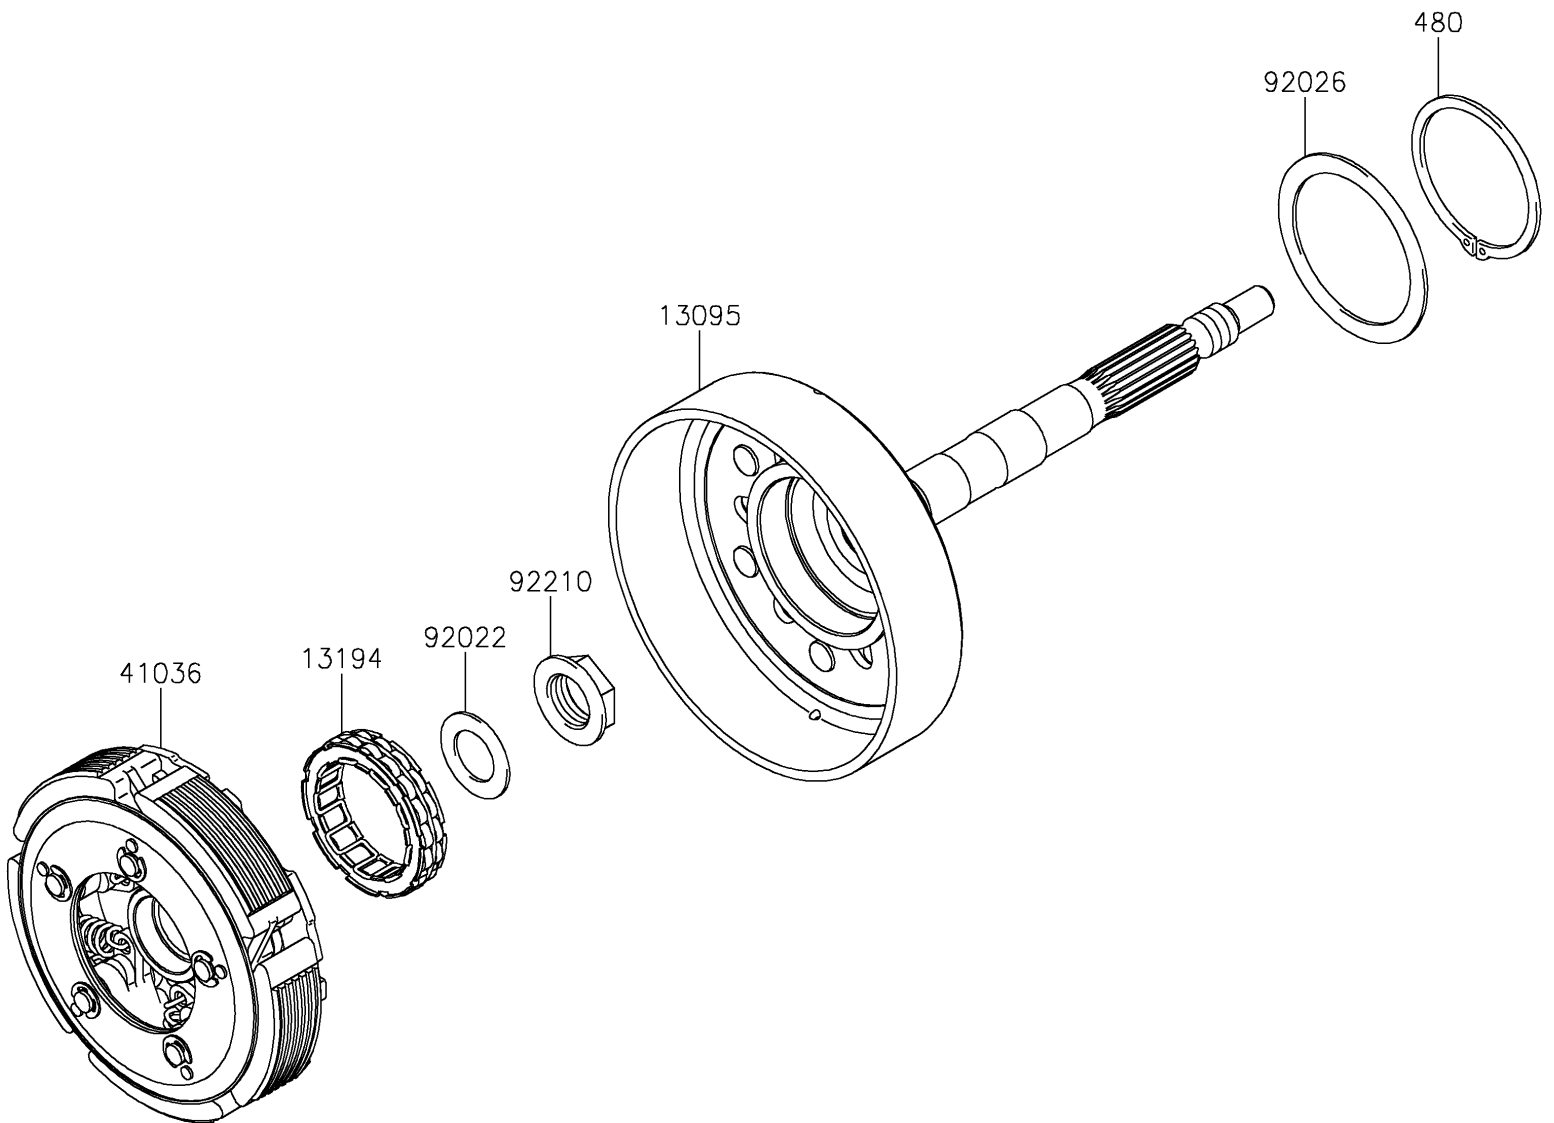

2021 TERYX4™ LE PARTS DIAGRAM

Clutch

E1350

2021 TERYX4™ LE PARTS LIST

Clutch

ITEM NAME	PART NUMBER	QUANTITY
HOUSING-COMP-CLUTCH (Ref # 13095)	13095-0554	1
CLUTCH-ONEWAY (Ref # 13194)	13194-0555	1
HUB-ASSY (Ref # 41036)	41036-0639	1
WASHER,20.5X34X1.4 (Ref # 92022)	92022-168	1
SPACER (Ref # 92026)	92026-0710	1
NUT,20MM (Ref # 92210)	92210-0711	1
CIRCLIP-TYPE-C,60MM (Ref # 480)	480J6000	1