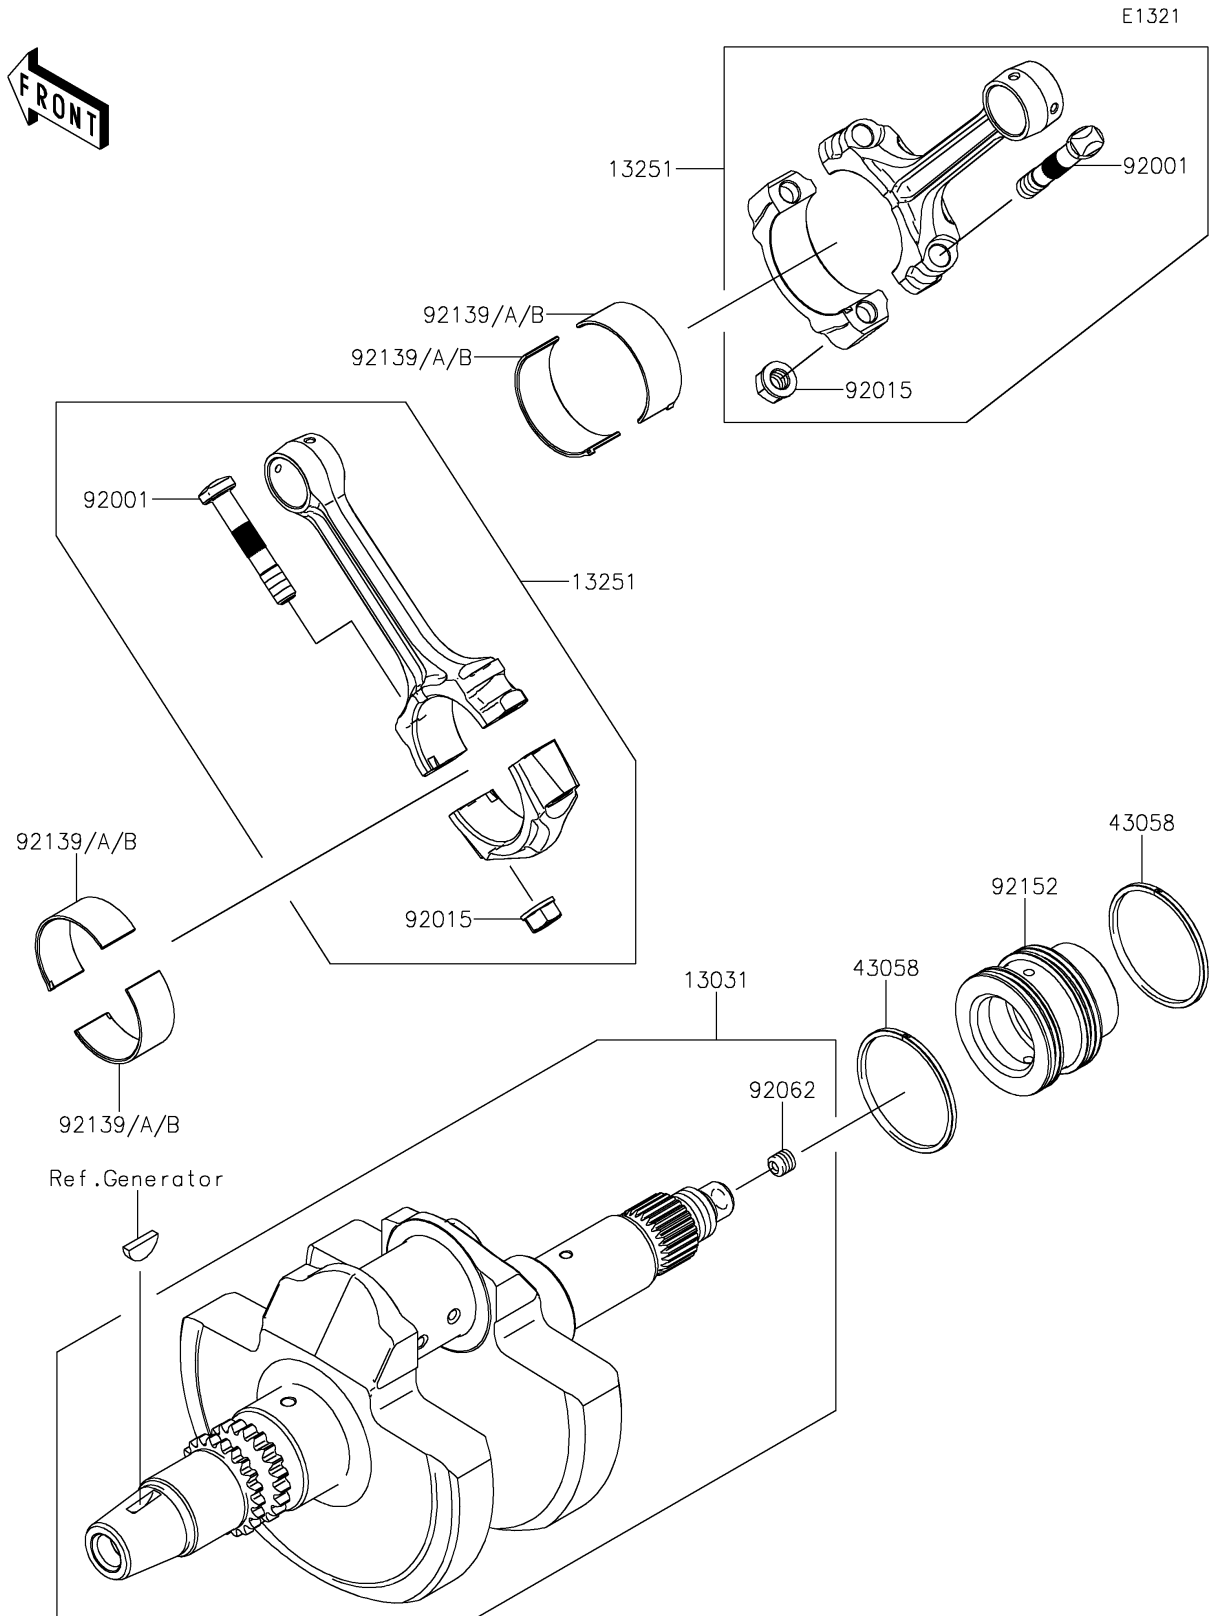

2021 TERYX4™ LE PARTS DIAGRAM

Crankshaft

2021 TERYX4™ LE PARTS LIST

Crankshaft

ITEM NAME	PART NUMBER	QUANTITY
CRANKSHAFT-COMP (Ref # 13031)	13031-0983	1
ROD-ASSY-CONNECTING (Ref # 13251)	13251-0709	2
RING (Ref # 43058)	43058-0702	2
BOLT,CONNECTING ROD (Ref # 92001)	92001-1980	4
NUT,FLANGED,8MM (Ref # 92015)	92015-1311	4
NOZZLE,8X8,SILVER (Ref # 92062)	92062-1082	1
BUSHING,CONNECTING ROD,GREEN (Ref # 92139)	92139-0764	AR
BUSHING,CONNECTING ROD,YELLOW (Ref # 92139A)	92139-0765	4
BUSHING,CONNECTING ROD,BROWN (Ref # 92139B)	92139-0766	AR
COLLAR,CRANK-CLUTCH (Ref # 92152)	92152-0956	1