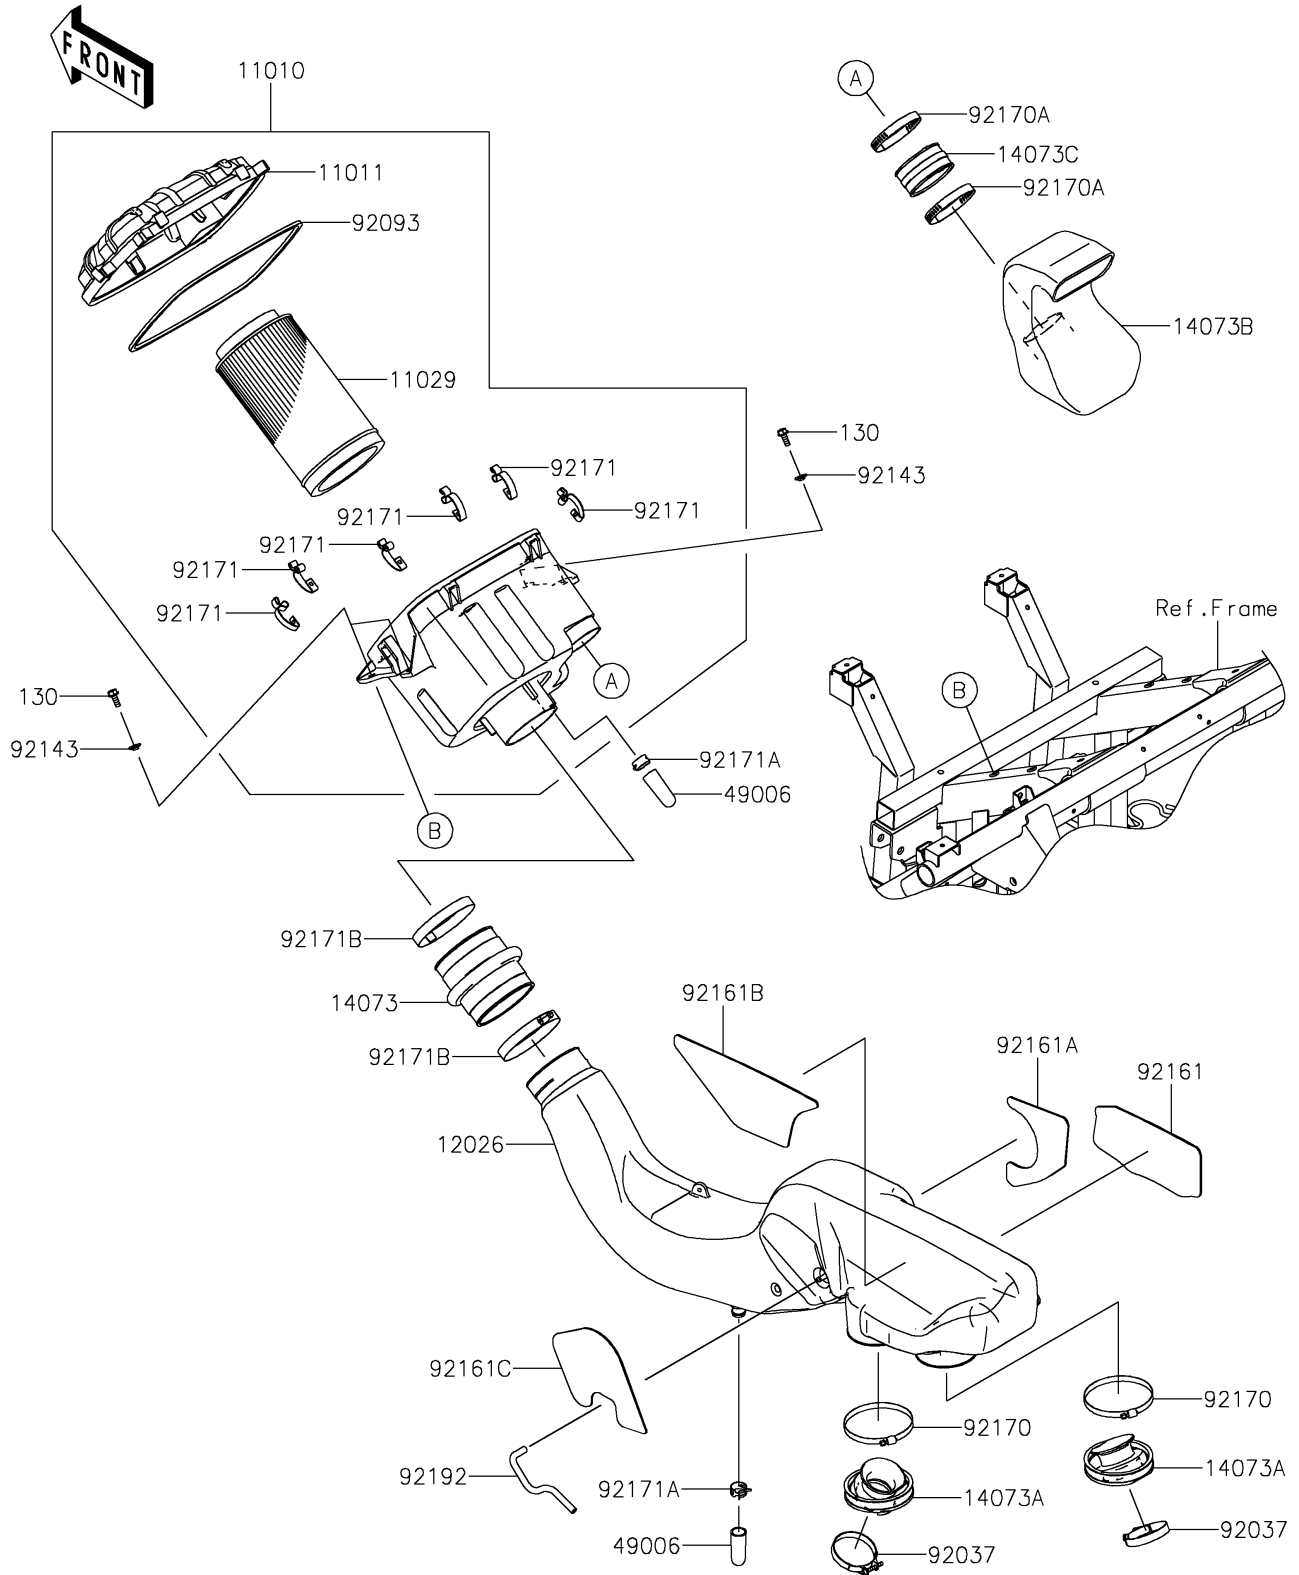

2021 TERYX4™ LE PARTS DIAGRAM

Air Cleaner

E1130

2021 TERYX4™ LE PARTS LIST

Air Cleaner

ITEM NAME	PART NUMBER	QUANTITY
FILTER-ASSY-AIR (Ref # 11010)	11010-0777	1
CASE-AIR FILTER (Ref # 11011)	11011-0784	1
ELEMENT-ASSY-AIR FILTER (Ref # 11029)	11029-0025	1
CHAMBER (Ref # 12026)	12026-0016	1
DUCT,JOINT,A/C SIDE (Ref # 14073)	14073-0757	1
DUCT,THROTTLE-CHAMBER (Ref # 14073A)	14073-0758	2
DUCT,INTAKE (Ref # 14073B)	14073-0767	1
DUCT,JOINT (Ref # 14073C)	14073-1775	1
BOOT (Ref # 49006)	49006-1351	2
CLAMP (Ref # 92037)	92037-1523	2
SEAL (Ref # 92093)	92093-0585	1
COLLAR (Ref # 92143)	92143-1087	4
DAMPER,CHAMBER,RH,RR (Ref # 92161)	92161-1518	1
DAMPER,CHAMBER,RH,FR (Ref # 92161A)	92161-1519	1
DAMPER,CHAMBER,LH,RR (Ref # 92161B)	92161-1520	1
DAMPER,CHAMBER,LH,FR (Ref # 92161C)	92161-1521	1
CLAMP (Ref # 92170)	92170-1676	2
CLAMP (Ref # 92170A)	92170-1764	2
CLAMP (Ref # 92171)	92171-0225	6
CLAMP (Ref # 92171A)	92171-1277	2
CLAMP (Ref # 92171B)	92171-3716	2
TUBE,4X8X143 (Ref # 92192)	92192-1230	1
BOLT-FLANGED,6X16 (Ref # 130)	130AA0616	4