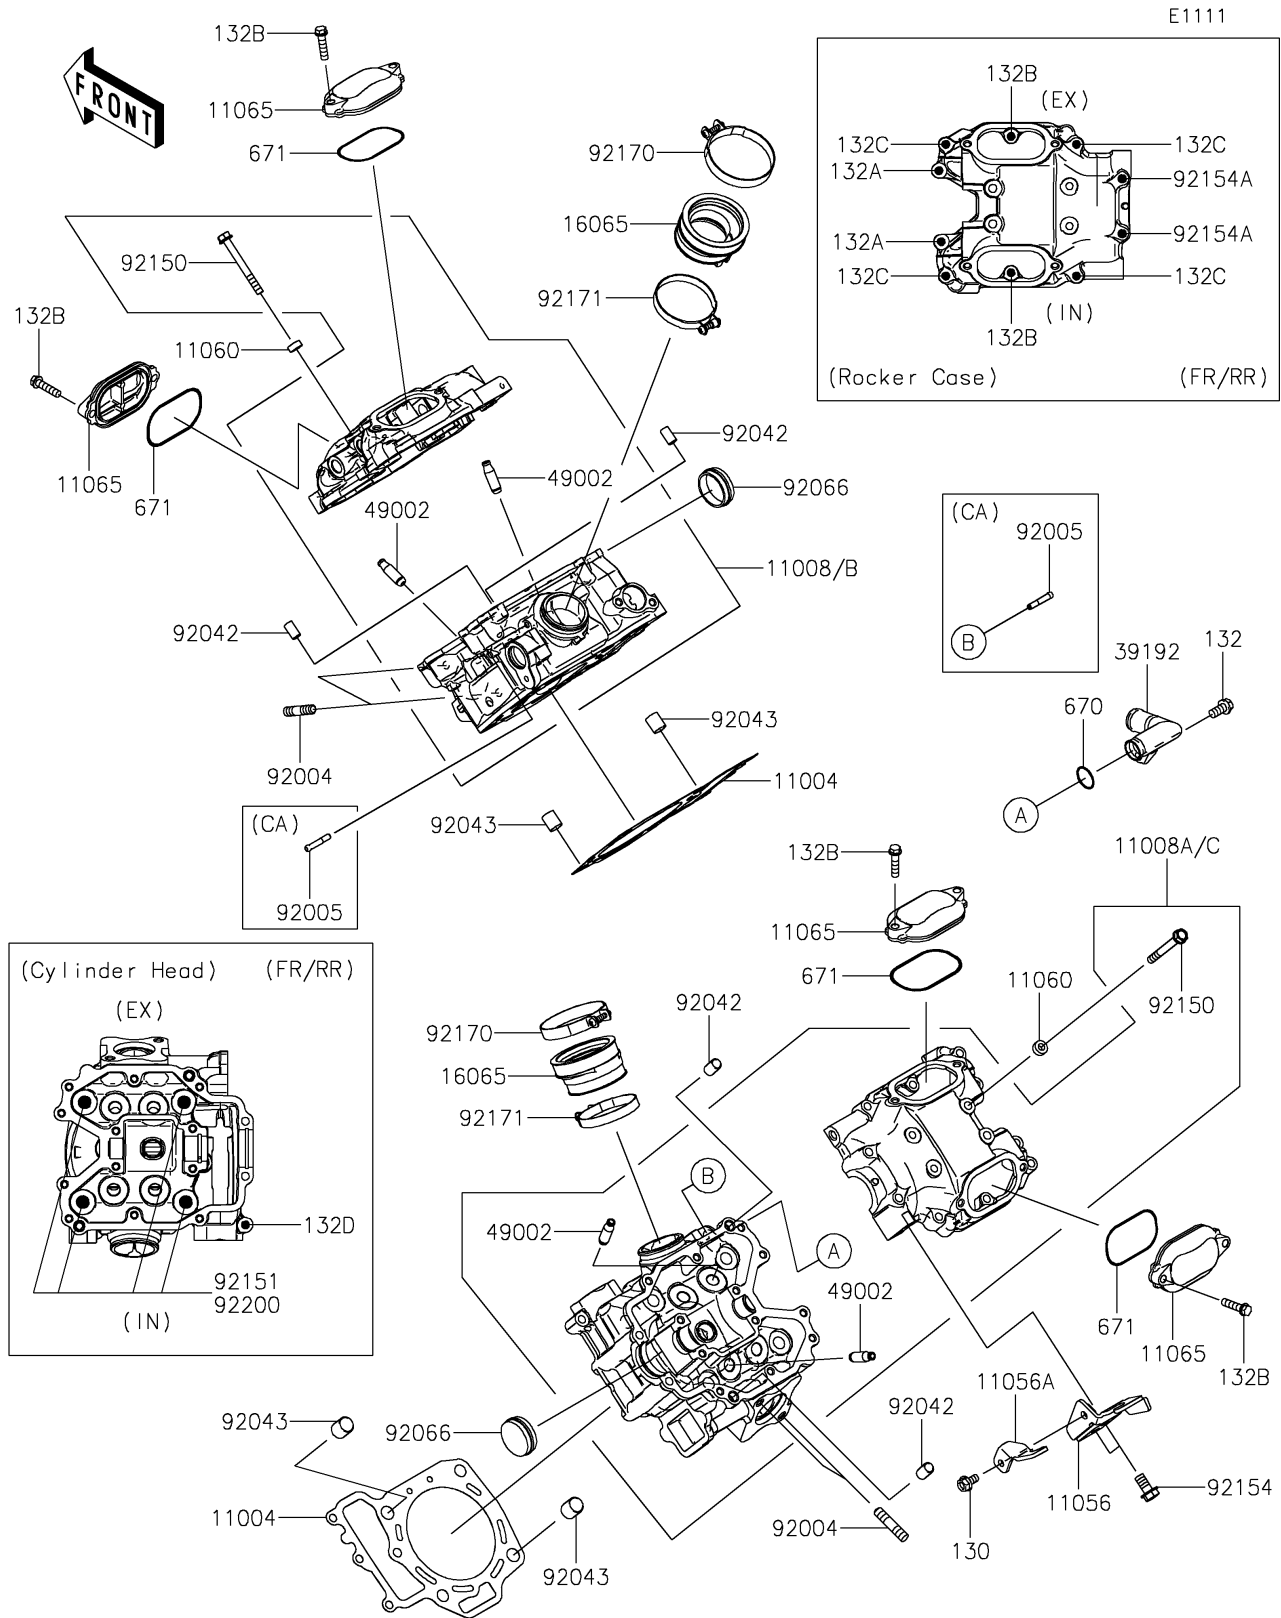

2021 TERYX4™ LE PARTS DIAGRAM

Cylinder Head

2021 TERYX4™ LE PARTS LIST

Cylinder Head

ITEM NAME	PART NUMBER	QUANTITY
GASKET-HEAD (Ref # 11004)	11004-0713	2
HEAD-COMP-CYLINDER,FR (Ref # 11008)	11008-0790	1
HEAD-COMP-CYLINDER,FR (Ref # 11008)	11008-0790	1
HEAD-COMP-CYLINDER,RR (Ref # 11008A)	11008-0791	1
HEAD-COMP-CYLINDER,RR (Ref # 11008A)	11008-0791	1
HEAD-COMP-CYLINDER,FR (Ref # 11008B)	11008-0895	1
HEAD-COMP-CYLINDER,RR (Ref # 11008C)	11008-0896	1
BRACKET (Ref # 11056)	11056-1410	1
BRACKET (Ref # 11056A)	11056-1411	1
GASKET,6.2X12X0.3 (Ref # 11060)	11060-1994	8
CAP,ROCKER CASE (Ref # 11065)	11065-0724	4
HOLDER-CARBURETOR (Ref # 16065)	16065-0118	2
PIPE-WATER,RR (Ref # 39192)	39192-0119	1
GUIDE-VALVE (Ref # 49002)	49002-0706	8
STUD,8X22 (Ref # 92004)	92004-1217	4
FITTING (Ref # 92005)	92005-1264	2
PIN,DOWEL,6.3X8X14 (Ref # 92042)	92042-007	4
PIN,10.1X12X14 (Ref # 92043)	92043-4009	4
PLUG (Ref # 92066)	92066-0904	2
BOLT,FLANGED,6X55 (Ref # 92150)	92150-1302	8
BOLT,FLANGED,10X150 (Ref # 92151)	92151-1917	8
BOLT,FLANGED,8X20 (Ref # 92154)	92154-0885	2
BOLT,FLANGED,6X130 (Ref # 92154A)	92154-0993	4
CLAMP (Ref # 92170)	92170-1448	2
CLAMP (Ref # 92171)	92171-0722	2
WASHER,11.5X20.5X1.6 (Ref # 92200)	92200-1128	8
BOLT-FLANGED,6X12 (Ref # 130)	130BA0612	1
BOLT-FLANGED-SMALL,6X12 (Ref # 132)	132BA0612	1
BOLT-FLANGED-SMALL,6X20 (Ref # 132A)	132BA0620	4

2021 TERYX4™ LE PARTS LIST

Cylinder Head

ITEM NAME	PART NUMBER	QUANTITY
BOLT-FLANGED-SMALL,6X25 (Ref # 132B)	132BA0625	12
BOLT-FLANGED-SMALL,6X30 (Ref # 132C)	132BA0630	8
BOLT-FLANGED-SMALL,6X95 (Ref # 132D)	132BA0695	2
O RING,16MM (Ref # 670)	670B2016	1
O RING,55MM (Ref # 671)	671D2555	4