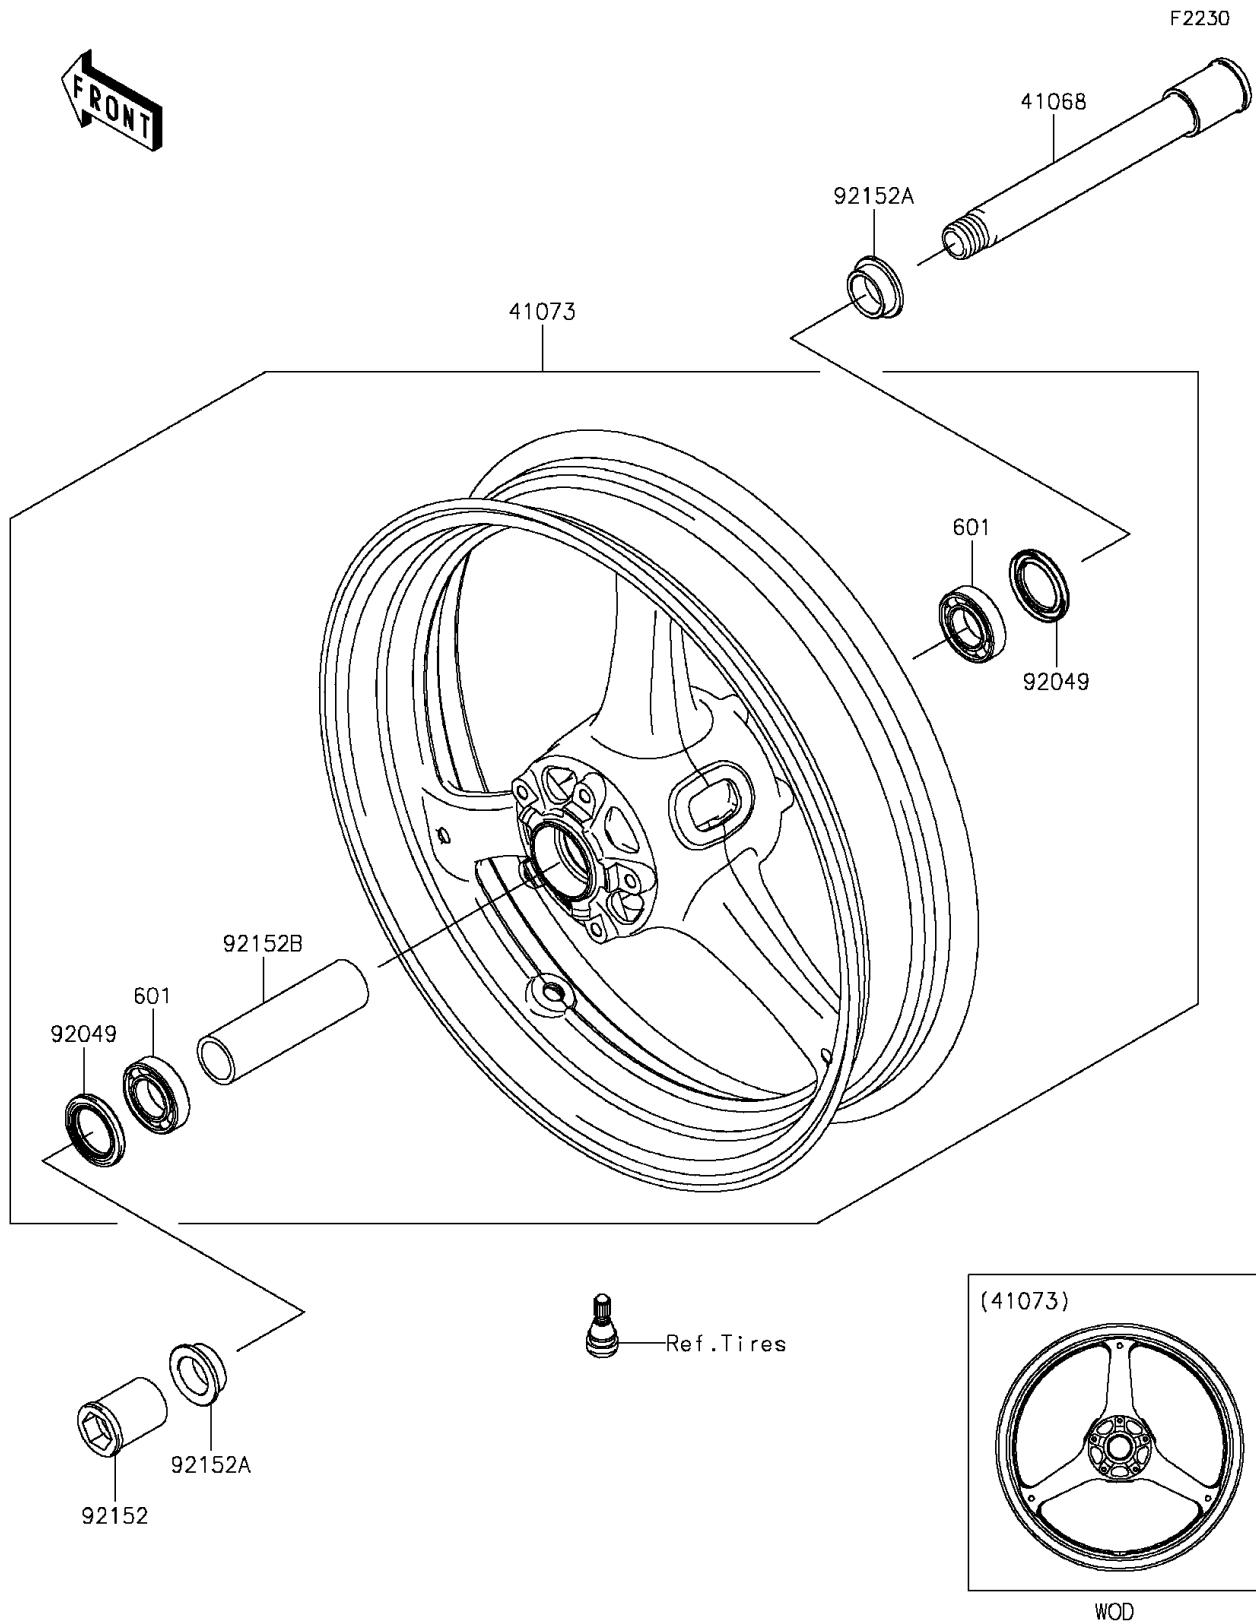

2015 Ninja® ZX™-10R ABS PARTS DIAGRAM

Front Wheel

2015 Ninja® ZX™-10R ABS PARTS LIST

Front Wheel

ITEM NAME	PART NUMBER	QUANTITY
AXLE,FR (Ref # 41068)	41068-0049	1
WHEEL-ASSY,FR,G.BLACK (Ref # 41073)	41073-0180-18F	1
BEARING-BALL,#6005UU (Ref # 601)	601B6005UU	1
SEAL-OIL,BJN-C2 32X47X5 (Ref # 92049)	92049-0050	1
COLLAR,FR AXLE,LH,L=44.5 (Ref # 92152)	92152-0240	1
COLLAR,25X32X13 (Ref # 92152A)	92152-0289	1
COLLAR,FR HUB,L=115 (Ref # 92152B)	92152-0616	1