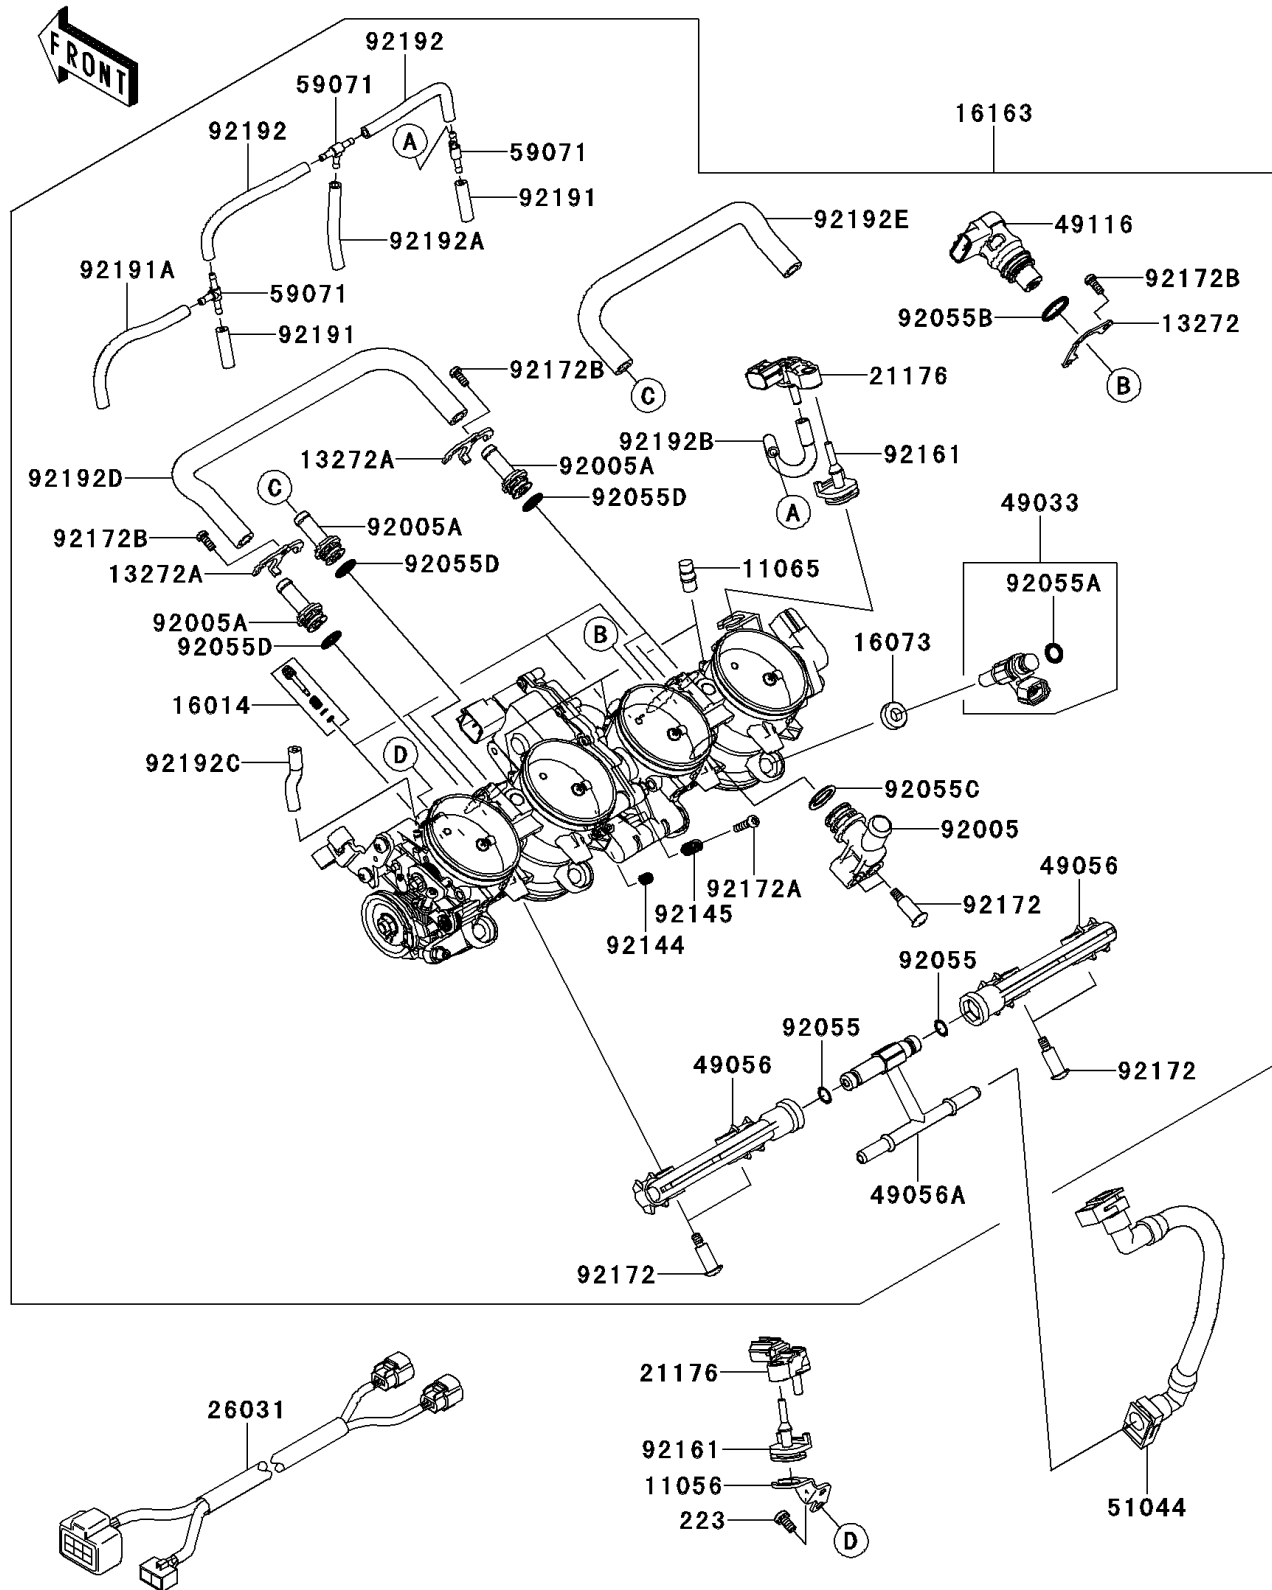

2014 NINJA® ZX™-10R ABS PARTS DIAGRAM

Throttle

E1510

2014 NINJA® ZX™-10R ABS PARTS LIST

Throttle

ITEM NAME	PART NUMBER	QUANTITY
BRACKET (Ref # 11056)	11056-0269	1
CAP (Ref # 11065)	11065-0282	1
PLATE (Ref # 13272)	13272-0873	1
PLATE (Ref # 13272A)	13272-1082	1
SCREW-PILOT AIR (Ref # 16014)	16014-0002	1
INSULATOR (Ref # 16073)	16073-0129	1
THROTTLE-ASSY,TTK47 (Ref # 16163)	16163-0722	1
SENSOR,PRESSURE (Ref # 21176)	21176-0111	1
SCREW-PAN-WS-CROS,5X10 (Ref # 223)	223AA0510	1
HARNESS,THROTTLE,SUB (Ref # 26031)	26031-0960	1
NOZZLE-INJECTION (Ref # 49033)	49033-0027	1
PIPE-INJECTION (Ref # 49056)	49056-0024	1
PIPE-INJECTION (Ref # 49056A)	49056-0556	1
VALVE-ASSY,ISC (Ref # 49116)	49116-0704	1
TUBE-ASSY,FUEL (Ref # 51044)	51044-0120	1
JOINT,3WAY,T (Ref # 59071)	59071-3752	1
FITTING (Ref # 92005)	92005-0716	1
FITTING (Ref # 92005A)	92005-0717	1
RING-O (Ref # 92055)	92055-0064	1
RING-O,INJECTION NOZZLE (Ref # 92055A)	92055-0124	1
RING-O (Ref # 92055B)	92055-0206	1
RING-O (Ref # 92055C)	92055-0711	1
RING-O (Ref # 92055D)	92055-0712	1
SPRING (Ref # 92144)	92144-1451	1
SPRING,THROTTLE SYNCRO (Ref # 92145)	92145-0055	1
DAMPER (Ref # 92161)	92161-0673	1
SCREW,PIPE INJECTION (Ref # 92172)	92172-0064	1
SCREW (Ref # 92172A)	92172-0499	1
SCREW,TORX (Ref # 92172B)	92172-0720	1

2014 NINJA® ZX™-10R ABS PARTS LIST

Throttle

ITEM NAME	PART NUMBER	QUANTITY
TUBE,3X7X25 (Ref # 92191)	92191-0020	1
TUBE,3X7X100 (Ref # 92191A)	92191-0023	1
TUBE,3X7X95 (Ref # 92192)	92192-0018	1
TUBE,3X7X55 (Ref # 92192A)	92192-0106	1
TUBE (Ref # 92192B)	92192-0981	1
TUBE (Ref # 92192C)	92192-0982	1
TUBE (Ref # 92192D)	92192-0983	1
TUBE (Ref # 92192E)	92192-0984	1