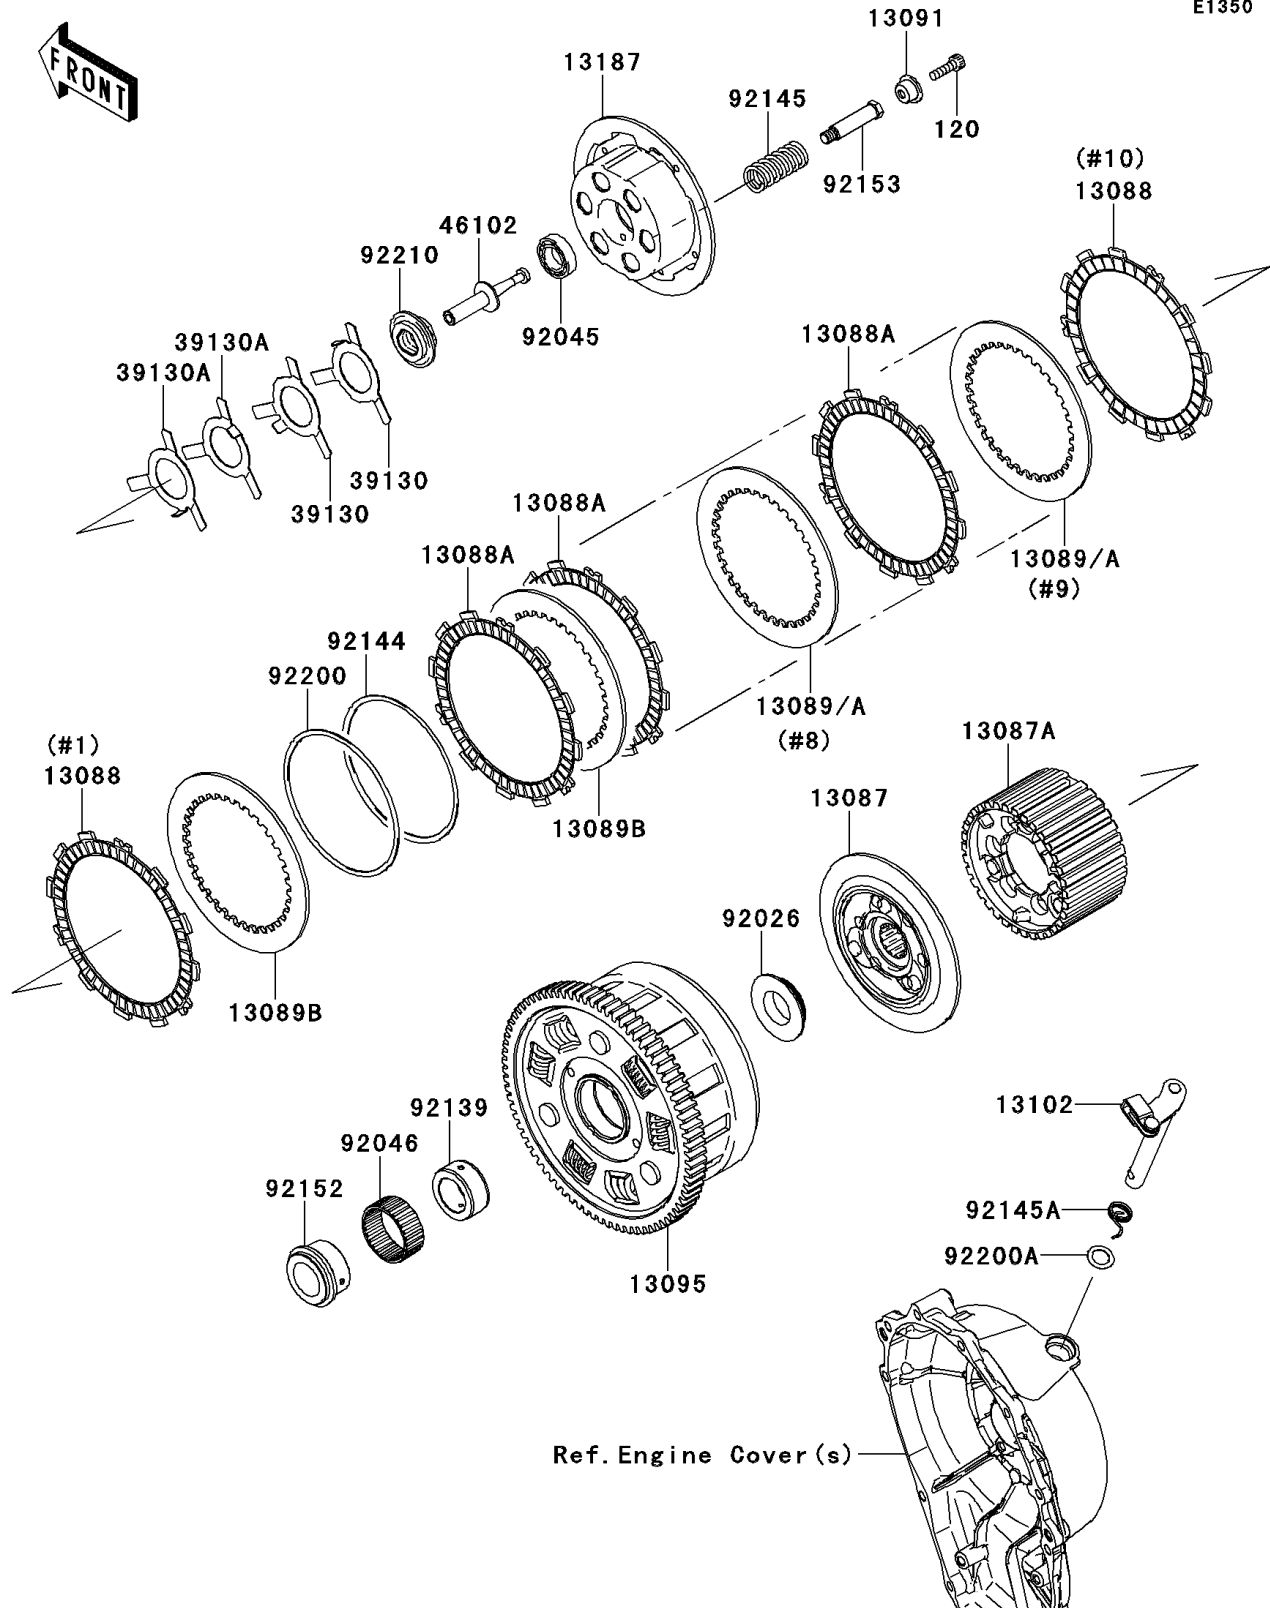

2014 NINJA® ZX™-10R ABS PARTS DIAGRAM

Clutch

E1350

2014 NINJA® ZX™-10R ABS PARTS LIST

Clutch

| ITEM NAME | PART NUMBER | QUANTITY |
|--------------------------------------|-------------|----------|
| BOLT-SOCKET,6X20 (Ref # 120) | 120Q0620 | 1 |
| HUB-CLUTCH (Ref # 13087) | 13087-0010 | 1 |
| HUB-CLUTCH (Ref # 13087A) | 13087-0011 | 1 |
| PLATE-FRICTION (Ref # 13088) | 13088-0003 | 1 |
| PLATE-FRICTION (Ref # 13088A) | 13088-0013 | 1 |
| PLATE-CLUTCH,T=2.3 (Ref # 13089) | 13089-0008 | 1 |
| PLATE-CLUTCH,T=2.6 (Ref # 13089A) | 13089-0009 | 1 |
| PLATE-CLUTCH,T=2.9 (Ref # 13089B) | 13089-1093 | 1 |
| HOLDER,CLUTCH SPRING (Ref # 13091) | 13091-1840 | 1 |
| HOUSING-COMP-CLUTCH (Ref # 13095) | 13095-0558 | 1 |
| RELEASE-COMP-CLUTCH (Ref # 13102) | 13102-0041 | 1 |
| PLATE-CLUTCH OPERATING (Ref # 13187) | 13187-0006 | 1 |
| SPRING-LEAF (Ref # 39130) | 39130-1078 | 1 |
| SPRING-LEAF (Ref # 39130A) | 39130-1079 | 1 |
| ROD (Ref # 46102) | 46102-0047 | 1 |
| SPACER (Ref # 92026) | 92026-0164 | 1 |
| BEARING-BALL,6903/2A (Ref # 92045) | 92045-1053 | 1 |
| BEARING-NEEDLE (Ref # 92046) | 92046-0041 | 1 |
| BUSHING,25X38X17.3 (Ref # 92139) | 92139-0304 | 1 |
| SPRING,FRICTION PLATE (Ref # 92144) | 92144-1854 | 1 |
| SPRING,CLUTCH (Ref # 92145) | 92145-0220 | 1 |
| SPRING,RELEASE-COMP (Ref # 92145A) | 92145-0325 | 1 |
| COLLAR (Ref # 92152) | 92152-0866 | 1 |
| BOLT (Ref # 92153) | 92153-0797 | 1 |
| WASHER,FRICTION PLATE (Ref # 92200) | 92200-1260 | 1 |
| WASHER,12X18.5X0.5 (Ref # 92200A) | 92200-1487 | 1 |
| NUT (Ref # 92210) | 92210-0152 | 1 |