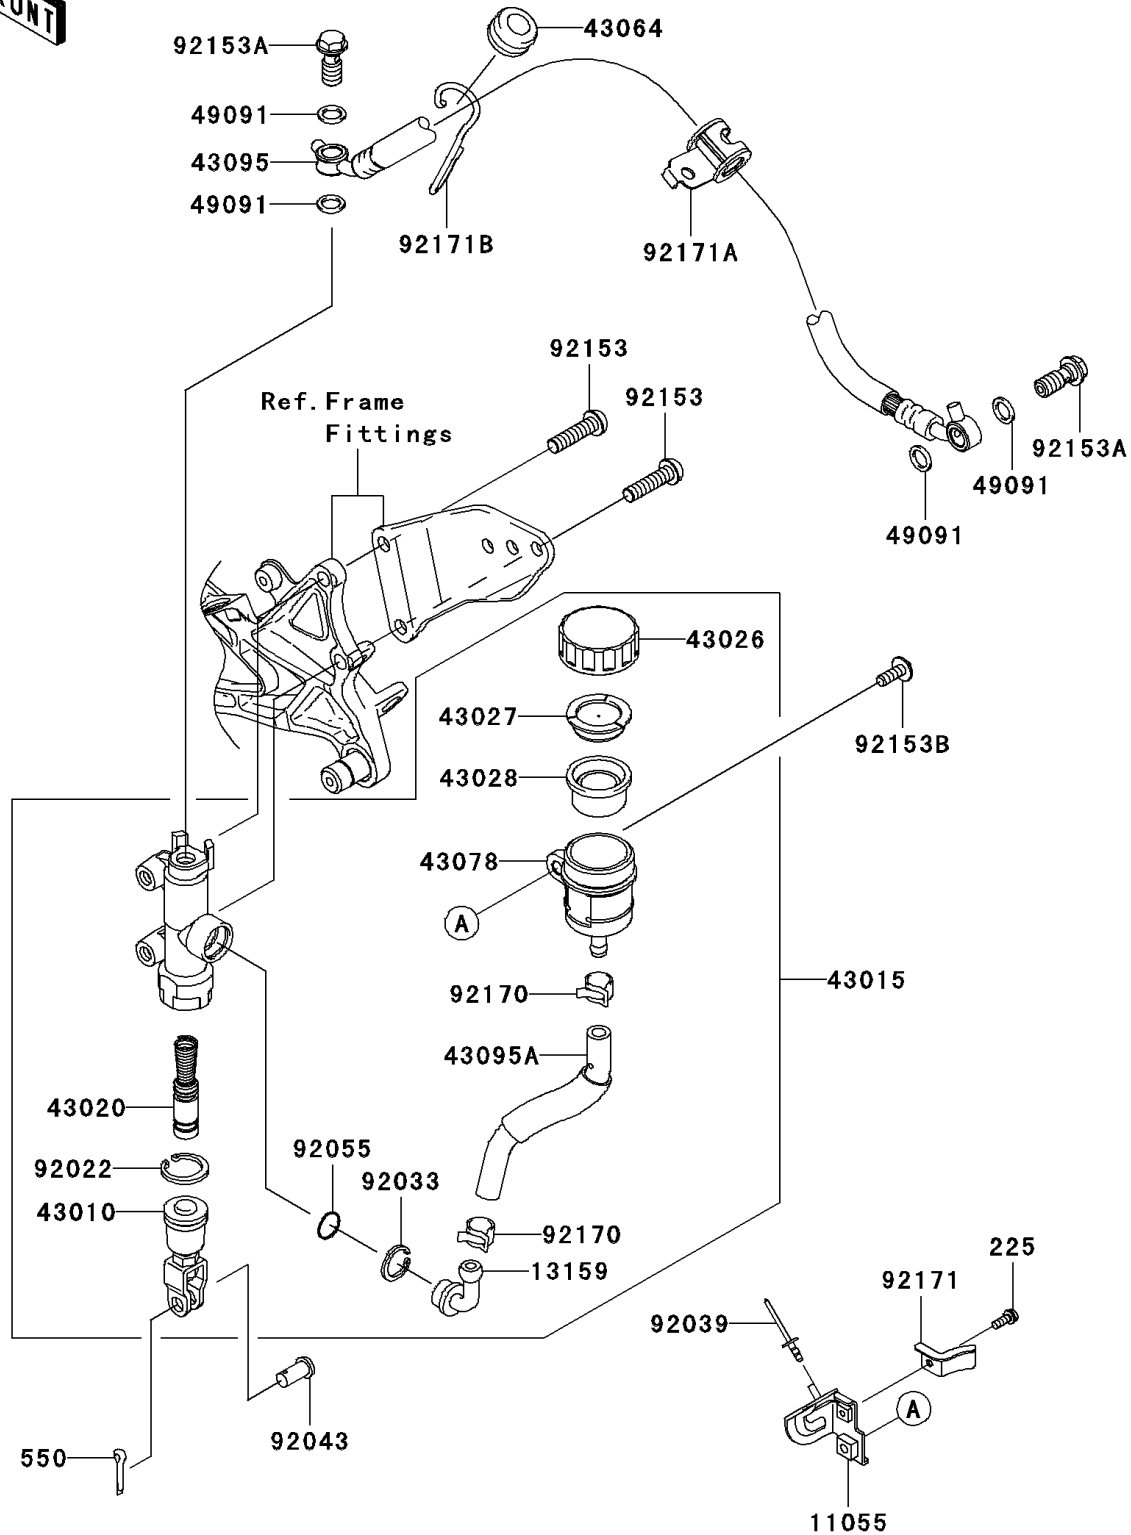

2009 Ninja® ZX™-10R PARTS DIAGRAM

Rear Master Cylinder

F2293

2009 Ninja® ZX™-10R PARTS LIST

Rear Master Cylinder

ITEM NAME	PART NUMBER	QUANTITY
BRACKET,RESERVOIR TANK (Ref # 11055)	11055-1029	1
CONNECTOR (Ref # 13159)	13159-1056	1
SCREW-PAN-WSP-CROS,4X12 (Ref # 225)	225AB0412	1
ROD-ASSY-BRAKE (Ref # 43010)	43010-1062	1
CYLINDER-ASSY-MASTER,RR (Ref # 43015)	43015-0103	1
PISTON-COMP-BRAKE (Ref # 43020)	43020-1094	1
CAP-BRAKE (Ref # 43026)	43026-0009	1
PLATE-DIAPHRAGM (Ref # 43027)	43027-1053	1
DIAPHRAGM (Ref # 43028)	43028-1065	1
GROMMET,HOSE CLAMP (Ref # 43064)	43064-006	1
RESERVOIR (Ref # 43078)	43078-0040	1
HOSE-BRAKE,RR (Ref # 43095)	43095-0350	1
HOSE-BRAKE,RR MASTER CYLINDER (Ref # 43095A)	43095-0380	1
WASHER-SEAL,10.1X14.5X1.5 (Ref # 49091)	49091-0001	1
PIN-COTTER,2.0X15 (Ref # 550)	550AA2015	1
WASHER,CIRCRIP (Ref # 92022)	92022-1601	1
RING-SNAP,20.5MM (Ref # 92033)	92033-1186	1
RIVET (Ref # 92039)	92039-0067	1
PIN,8X17 (Ref # 92043)	92043-0104	1
RING-O,MASTER CYLINDER (Ref # 92055)	92055-1251	1
BOLT,SOCKET,8X30 (Ref # 92153)	92153-0393	1
BOLT,OIL,L=23 (Ref # 92153A)	92153-0627	1
BOLT,SOCKET,6X16 (Ref # 92153B)	92153-0817	1
CLAMP,HOSE (Ref # 92170)	92170-1091	1
CLAMP,RESERVOIR TANK (Ref # 92171)	92171-0776	1
CLAMP,BRAKE HOSE (Ref # 92171A)	92171-1698	1
CLAMP,BRAKE&RESERVOIR HOSE (Ref # 92171B)	92171-1699	1