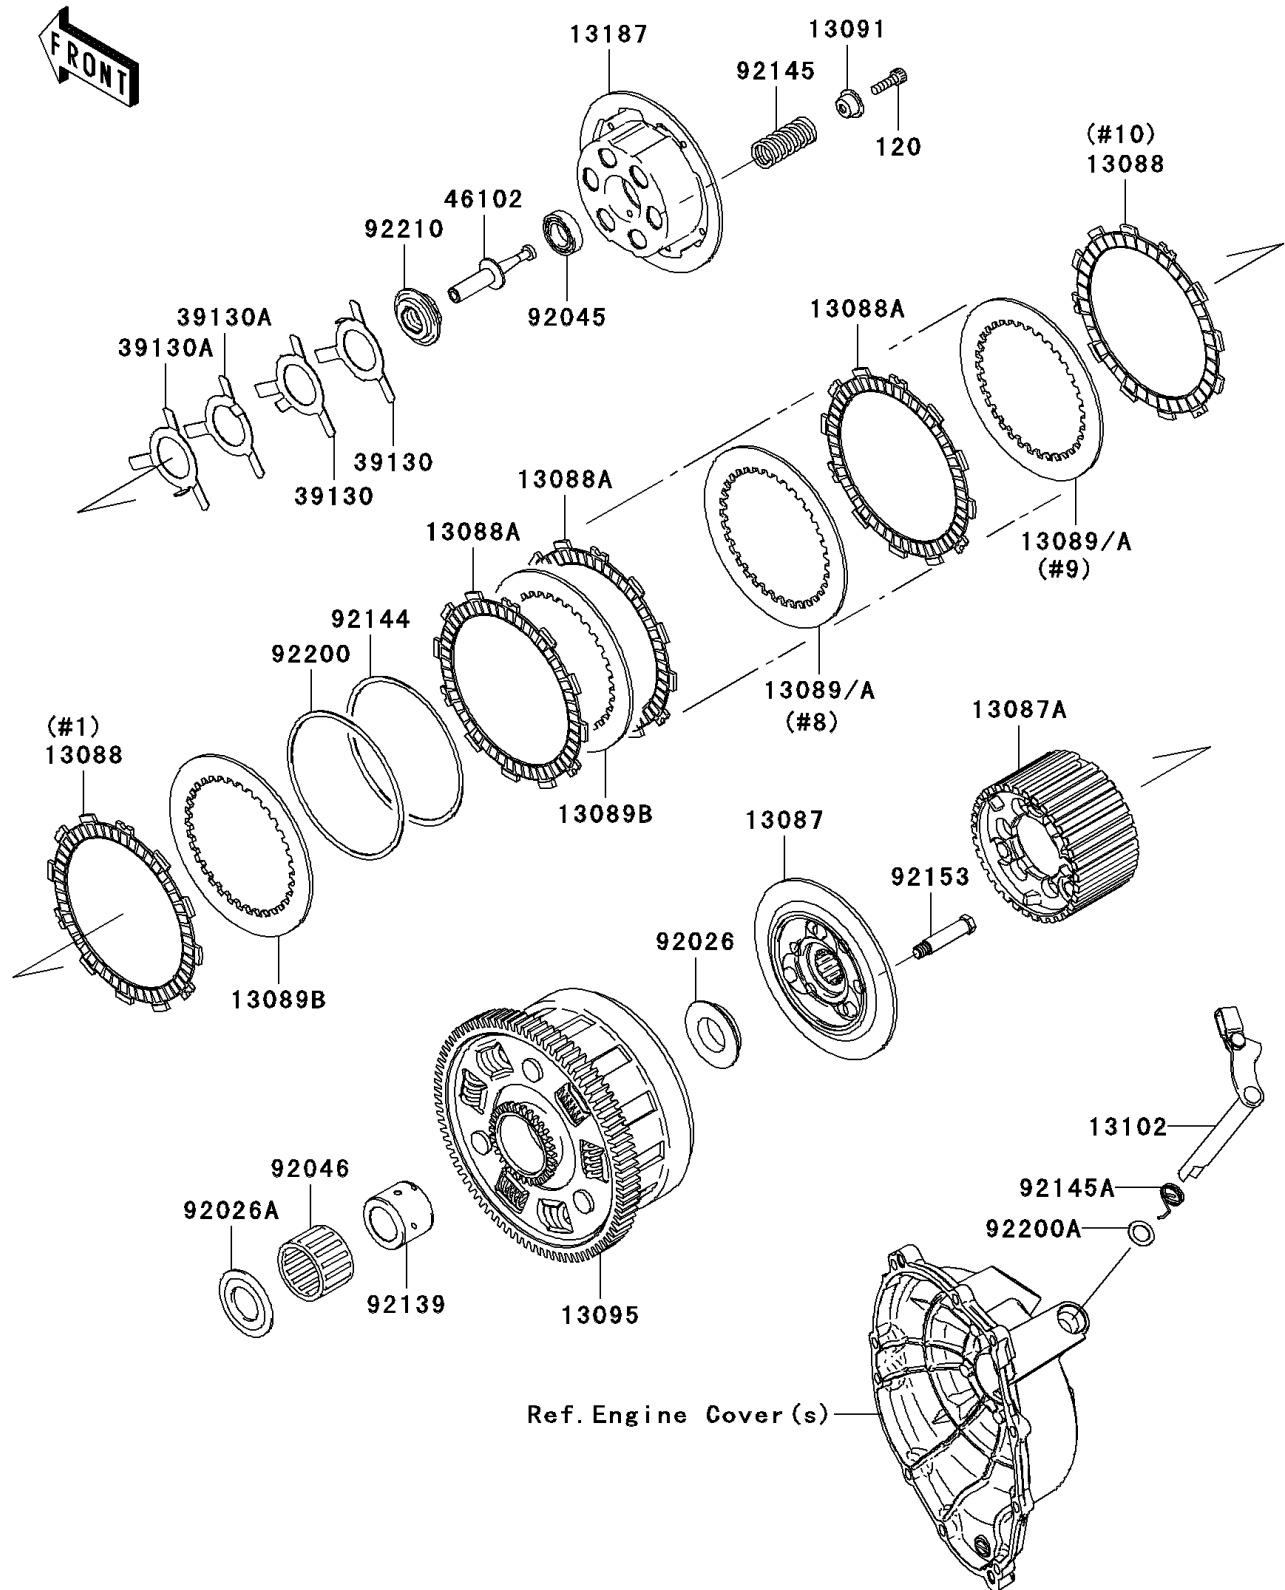

2009 Ninja® ZX™-10R PARTS DIAGRAM

Clutch

E1350

2009 Ninja® ZX™-10R PARTS LIST

Clutch

ITEM NAME	PART NUMBER	QUANTITY
BOLT-SOCKET,6X20 (Ref # 120)	120Q0620	1
HUB-CLUTCH (Ref # 13087)	13087-0010	1
HUB-CLUTCH (Ref # 13087A)	13087-0011	1
PLATE-FRICTION (Ref # 13088)	13088-0003	1
PLATE-FRICTION (Ref # 13088A)	13088-0013	1
PLATE-CLUTCH,T=2.3 (Ref # 13089)	13089-0008	1
PLATE-CLUTCH,T=2.6 (Ref # 13089A)	13089-0009	1
PLATE-CLUTCH,T=2.9 (Ref # 13089B)	13089-1093	1
HOLDER,CLUTCH SPRING (Ref # 13091)	13091-1840	1
HOUSING-COMP-CLUTCH (Ref # 13095)	13095-0099	1
RELEASE-COMP-CLUTCH (Ref # 13102)	13102-0018	1
PLATE-CLUTCH OPERATING (Ref # 13187)	13187-0006	1
SPRING-LEAF (Ref # 39130)	39130-1078	1
SPRING-LEAF (Ref # 39130A)	39130-1079	1
ROD (Ref # 46102)	46102-0047	1
SPACER (Ref # 92026)	92026-0037	1
SPACER,25X49X2.4 (Ref # 92026A)	92026-0119	1
BEARING-BALL,6903/2A (Ref # 92045)	92045-1053	1
BEARING-NEEDLE,K38X43X28.8X (Ref # 92046)	92046-1263	1
BUSHING,25X38X29.05 (Ref # 92139)	92139-0067	1
SPRING,FRICTION PLATE (Ref # 92144)	92144-1854	1
SPRING,CLUTCH (Ref # 92145)	92145-0220	1
SPRING,RELEASE-COMP (Ref # 92145A)	92145-0325	1
BOLT (Ref # 92153)	92153-0797	1
WASHER,FRICTION PLATE (Ref # 92200)	92200-1260	1
WASHER,12X18.5X0.5 (Ref # 92200A)	92200-1487	1
NUT (Ref # 92210)	92210-0152	1