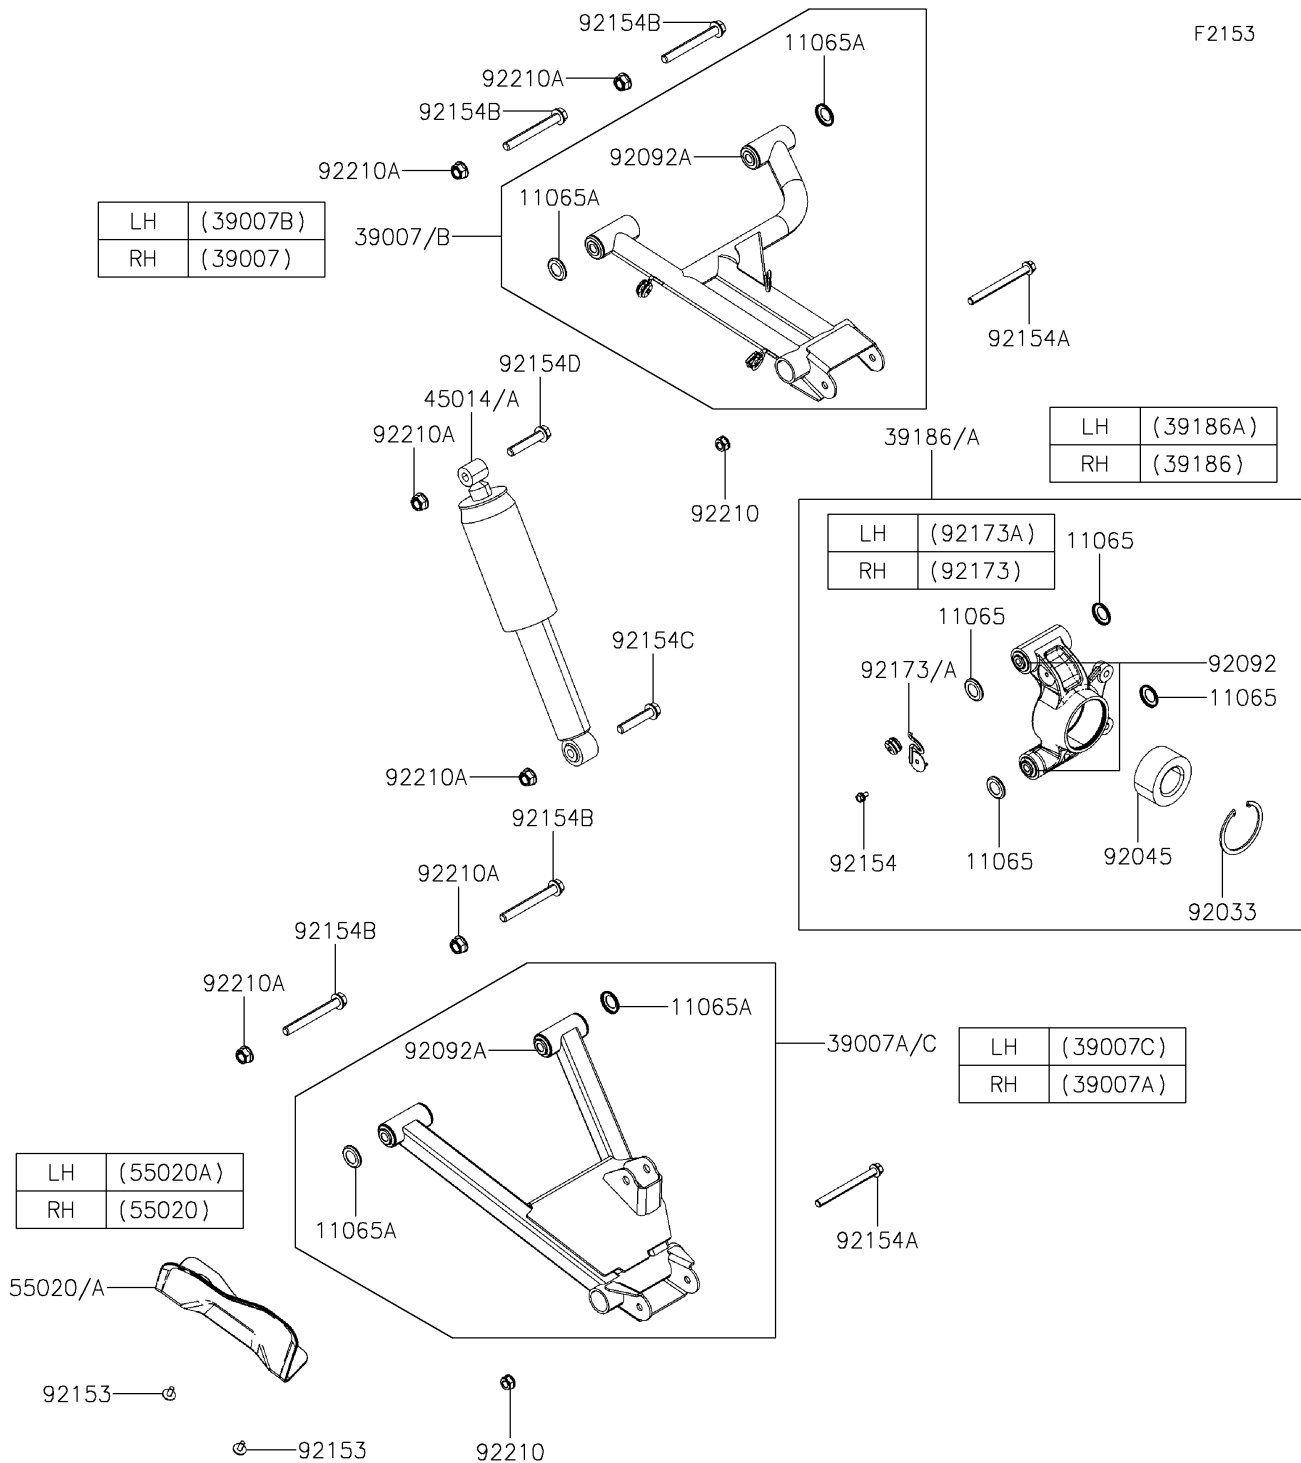

2020 MULE PRO-MX™ EPS CAMO PARTS DIAGRAM

Rear Suspension

2020 MULE PRO-MX™ EPS CAMO PARTS LIST

Rear Suspension

ITEM NAME	PART NUMBER	QUANTITY
CAP (Ref # 11065)	11065-Y038	1
CAP,ARM (Ref # 11065A)	11065-Y039	1
ARM-SUSP,RR,UPP,RH (Ref # 39007)	39007-Y014	1
ARM-SUSP,RR,LWR,RH (Ref # 39007A)	39007-Y015	1
ARM-SUSP,RR,UPP,LH (Ref # 39007B)	39007-Y016	1
ARM-SUSP,RR,LWR,LH (Ref # 39007C)	39007-Y017	1
KNUCKLE,RR,RH (Ref # 39186)	39186-Y006	1
KNUCKLE,RR,LH (Ref # 39186A)	39186-Y008	1
SHOCKABSORBER,RR (Ref # 45014)	45014-Y009	1
SHOCKABSORBER,RR (Ref # 45014A)	45014-Y011	1
GUARD,RR,RH,S.BLACK (Ref # 55020)	55020-Y018-933	1
GUARD,RR,LH,S.BLACK (Ref # 55020A)	55020-Y019-933	1
RING-SNAP (Ref # 92033)	92033-Y039	1
BEARING-BALL,40X74X36 (Ref # 92045)	92045-0897	1
BUSHING-RUBBER (Ref # 92092)	92092-Y004	1
BUSHING-RUBBER (Ref # 92092A)	92092-Y005	1
BOLT,6X16 (Ref # 92153)	92153-Y018	1
BOLT,FLANGE,6X6 (Ref # 92154)	92154-Y192	1
BOLT,FLANGE,10X110 (Ref # 92154A)	92154-Y199	1
BOLT,FLANGE,12X100 (Ref # 92154B)	92154-Y202	1
BOLT,FLANGE,12X60 (Ref # 92154C)	92154-Y203	1
BOLT,FLANGE,12X55 (Ref # 92154D)	92154-Y204	1
CLAMP,KNUCKLE,RH (Ref # 92173)	92173-Y070	1
CLAMP,KNUCKLE,LH (Ref # 92173A)	92173-Y072	1
NUT,10MM (Ref # 92210)	92210-Y009	1
NUT,FLANGE,12MM (Ref # 92210A)	92210-Y090	1