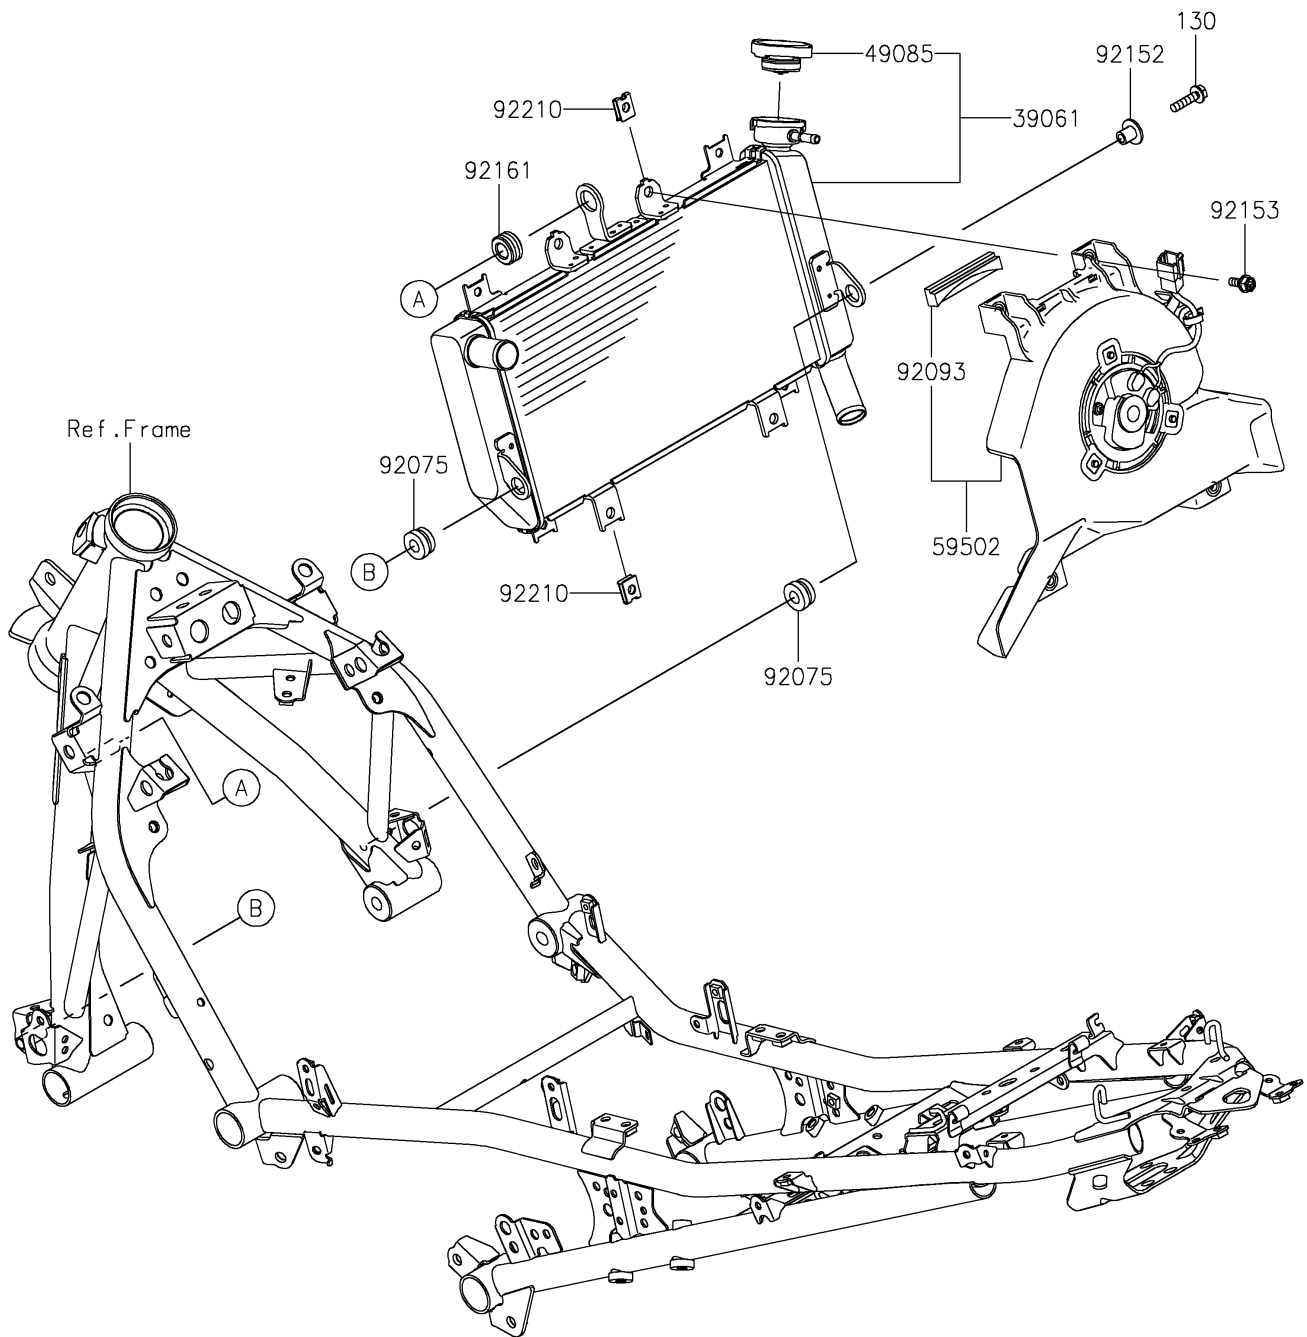

2018 NINJA® 400 PARTS DIAGRAM

Radiator

E3032

2018 NINJA® 400 PARTS LIST

Radiator

ITEM NAME	PART NUMBER	QUANTITY
BOLT-FLANGED,6X25 (Ref # 130)	130CB0625	1
RADIATOR-ASSY (Ref # 39061)	39061-0751	1
CAP-ASSY-PRESSURE (Ref # 49085)	49085-0006	1
FAN-ASSY (Ref # 59502)	59502-0624	1
DAMPER,RUBBER (Ref # 92075)	92075-1123	1
SEAL (Ref # 92093)	92093-0713	1
COLLAR (Ref # 92152)	92152-1074	1
BOLT (Ref # 92153)	92153-0531	1
DAMPER (Ref # 92161)	92161-2080	1
NUT (Ref # 92210)	92210-1323	1