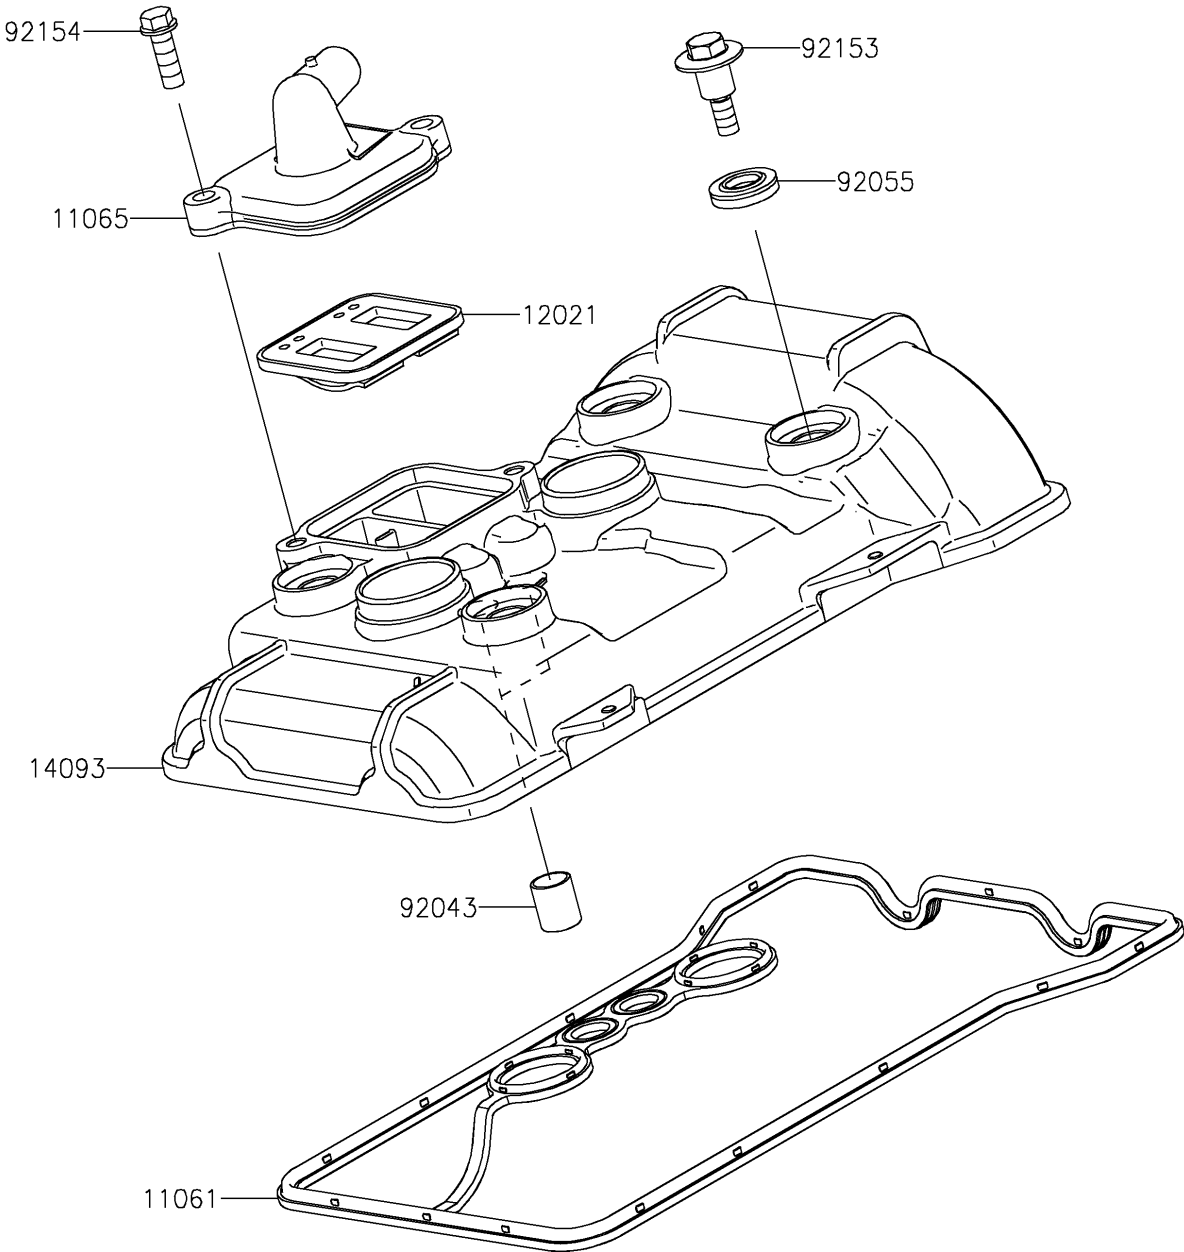

2018 NINJA® 400 PARTS DIAGRAM

Cylinder Head Cover

E1112

2018 NINJA® 400 PARTS LIST

Cylinder Head Cover

ITEM NAME	PART NUMBER	QUANTITY
GASKET,CYLINDER HEAD COVER (Ref # 11061)	11061-1250	1
CAP,HEAD (Ref # 11065)	11065-0994	1
VALVE-ASSY-REED (Ref # 12021)	12021-0708	1
COVER,CYLINDER HEAD (Ref # 14093)	14093-0761	1
PIN,10.1X12X14 (Ref # 92043)	92043-4009	1
RING-O (Ref # 92055)	92055-0143	1
BOLT,HEAD COVER (Ref # 92153)	92153-0793	1
BOLT,FLANGED,6X18 (Ref # 92154)	92154-1775	1