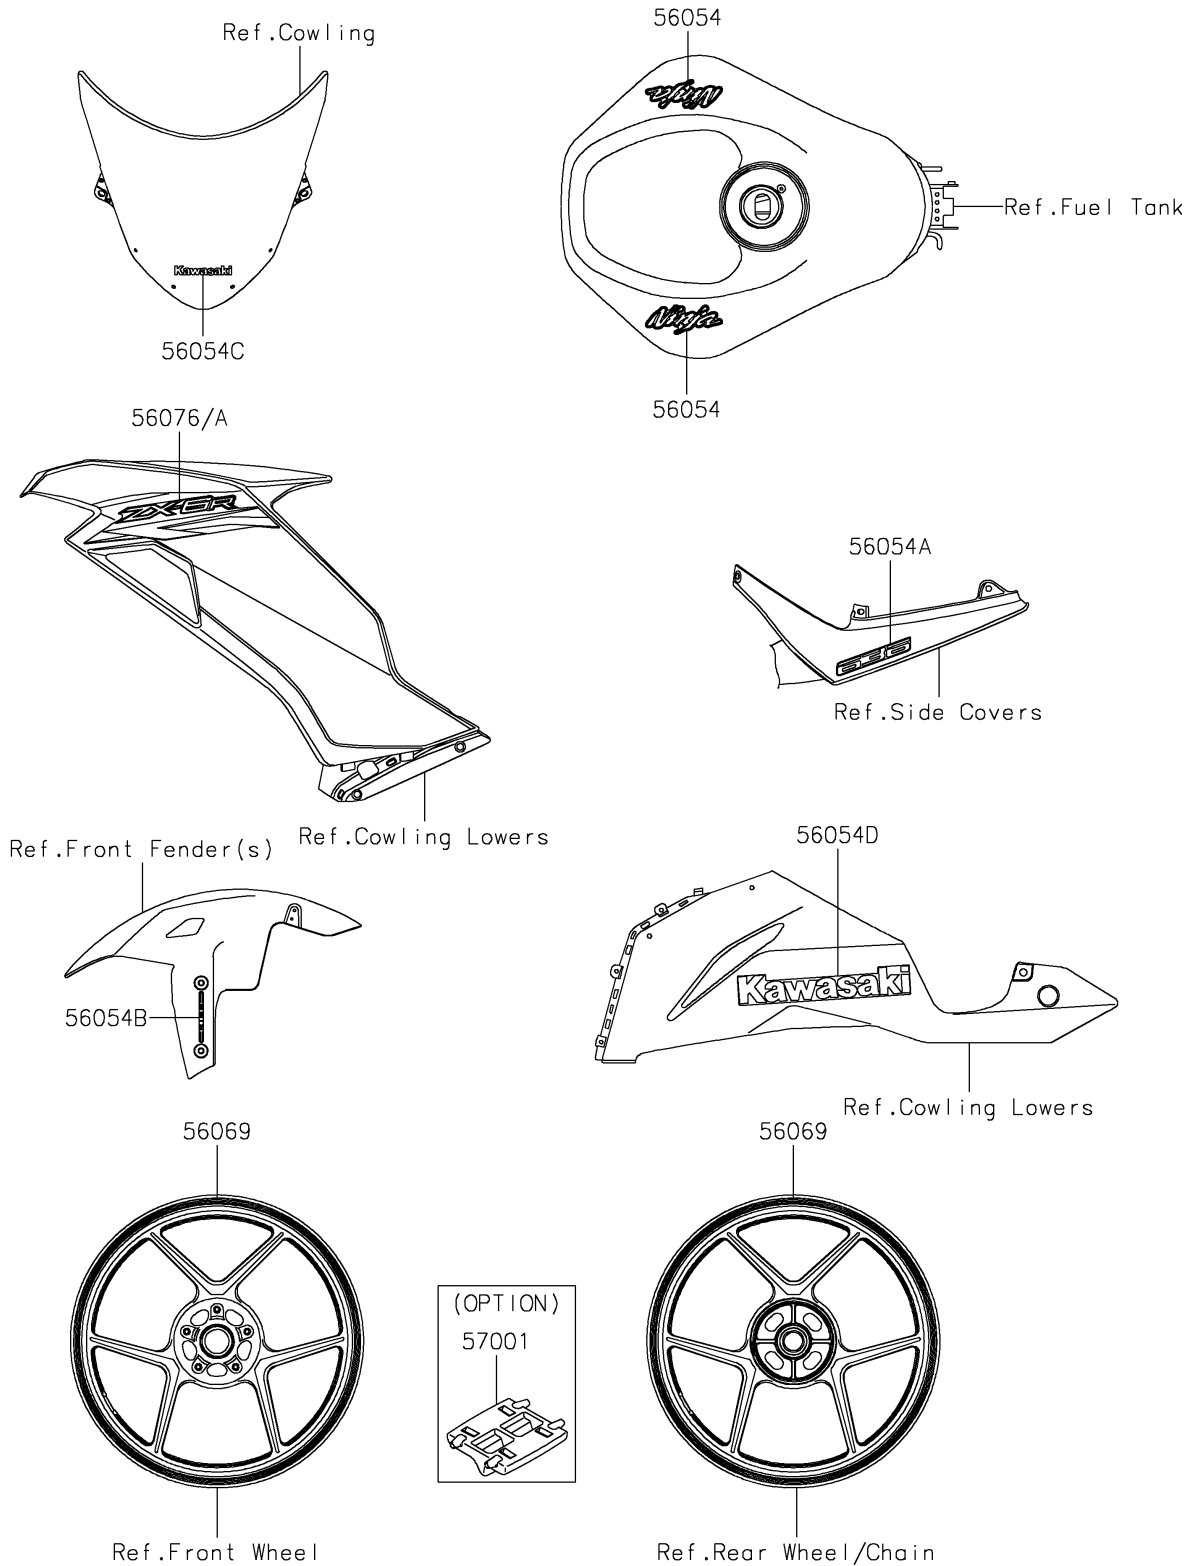

2020 NINJA® ZX™-6R ABS PARTS DIAGRAM

Decals(Black)(GLF)(CA,US)

F2861D

2020 NINJA® ZX™-6R ABS PARTS LIST

Decals(Black)(GLF)(CA,US)

ITEM NAME	PART NUMBER	QUANTITY
MARK,FUEL TANK,NINJA (Ref # 56054)	56054-2501	1
MARK,TAIL COVER,636 (Ref # 56054A)	56054-2503	1
MARK,FR FENDER,KIBS (Ref # 56054B)	56054-2504	1
MARK,WINDSHIELD,KAWASAKI (Ref # 56054C)	56054-2509	1
MARK,LWR COWL.,KAWASAKI (Ref # 56054D)	56054-2515	1
PATTERN,RR WHEEL,RED (Ref # 56069)	56069-1663	1
PATTERN,SIDE COWL.,LH (Ref # 56076)	56076-0713	1
PATTERN,SIDE COWL.,RH (Ref # 56076A)	56076-0714	1
RIM STRIPE APPLICATOR (Ref # 57001)	57001-1752	1