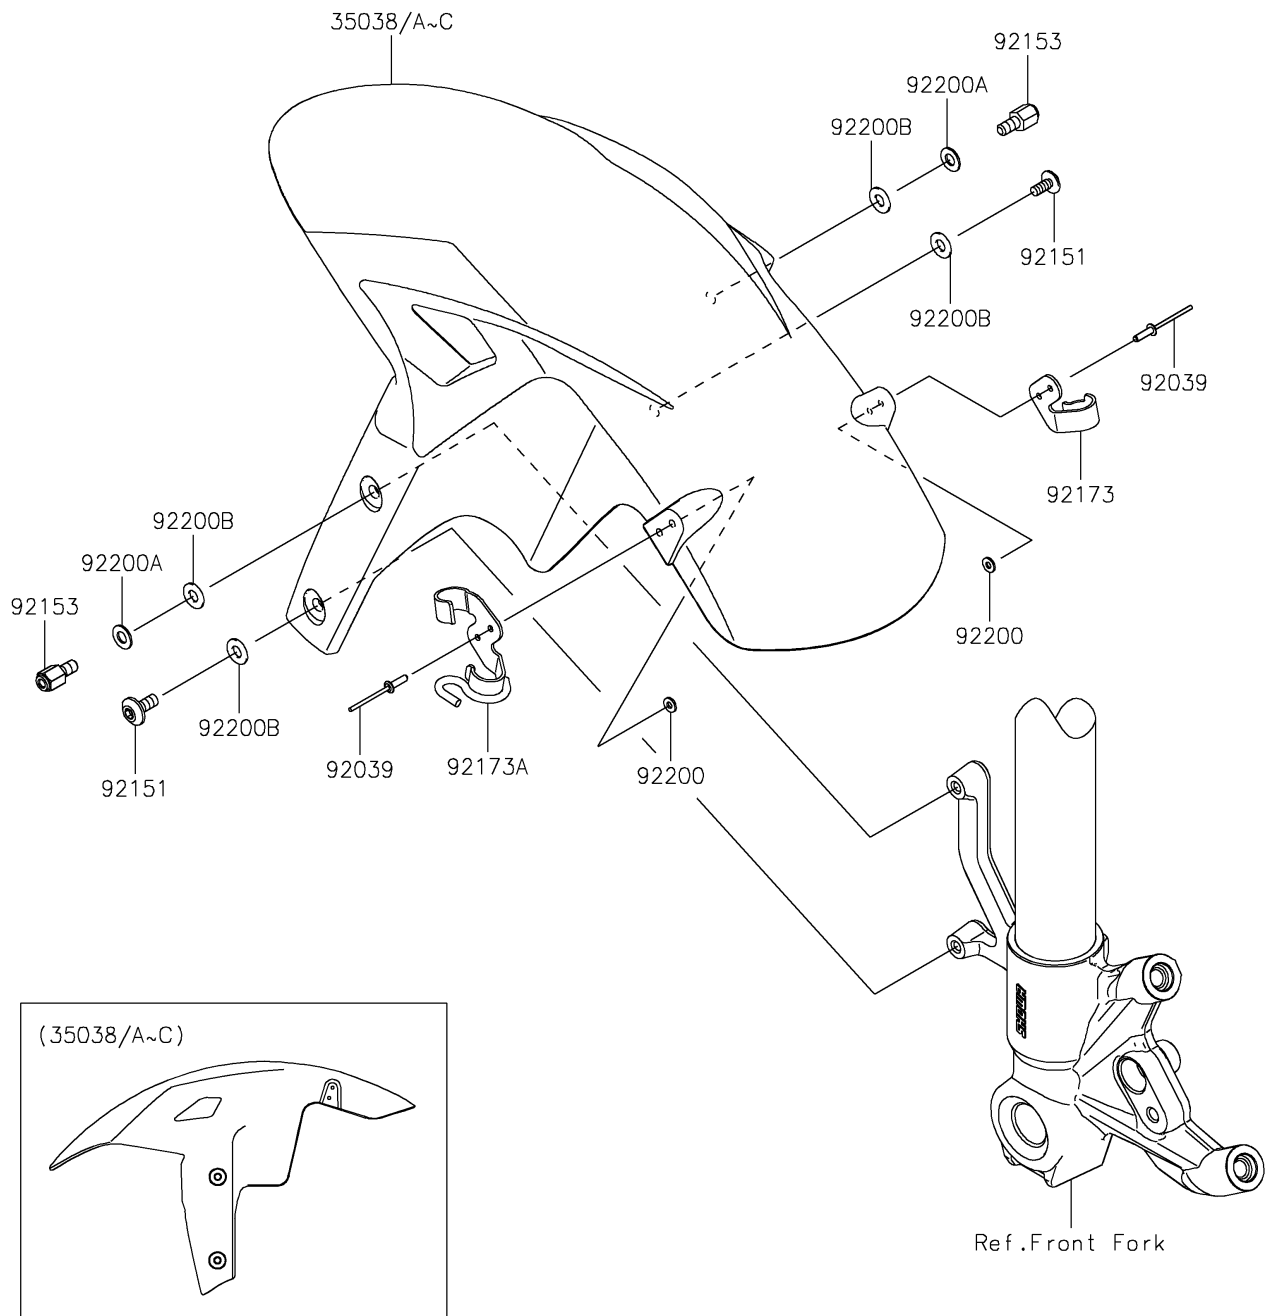

## 2019 NINJA® ZX™-6R ABS KRT EDITION PARTS DIAGRAM

Front Fender(s)

F2171

## 2019 NINJA® ZX™-6R ABS KRT EDITION PARTS LIST

Front Fender(s)

ITEM NAME	PART NUMBER	QUANTITY
FENDER-FRONT,L.GREEN (Ref # 35038B)	35038-0009-777	1
RIVET (Ref # 92039)	92039-1231	1
BOLT,SOCKET,6X14 (Ref # 92151)	92151-1654	1
BOLT,6MM (Ref # 92153)	92153-0335	1
CLAMP,FR FENDER,RH (Ref # 92173)	92173-0984	1
CLAMP,FR FENDER,LH (Ref # 92173A)	92173-2057	1
WASHER,3.5X8X1 (Ref # 92200)	92200-1251	1
WASHER,6.2X15X1.2 (Ref # 92200A)	92200-1762	1
WASHER,6.2X14X1 (Ref # 92200B)	92200-1986	1