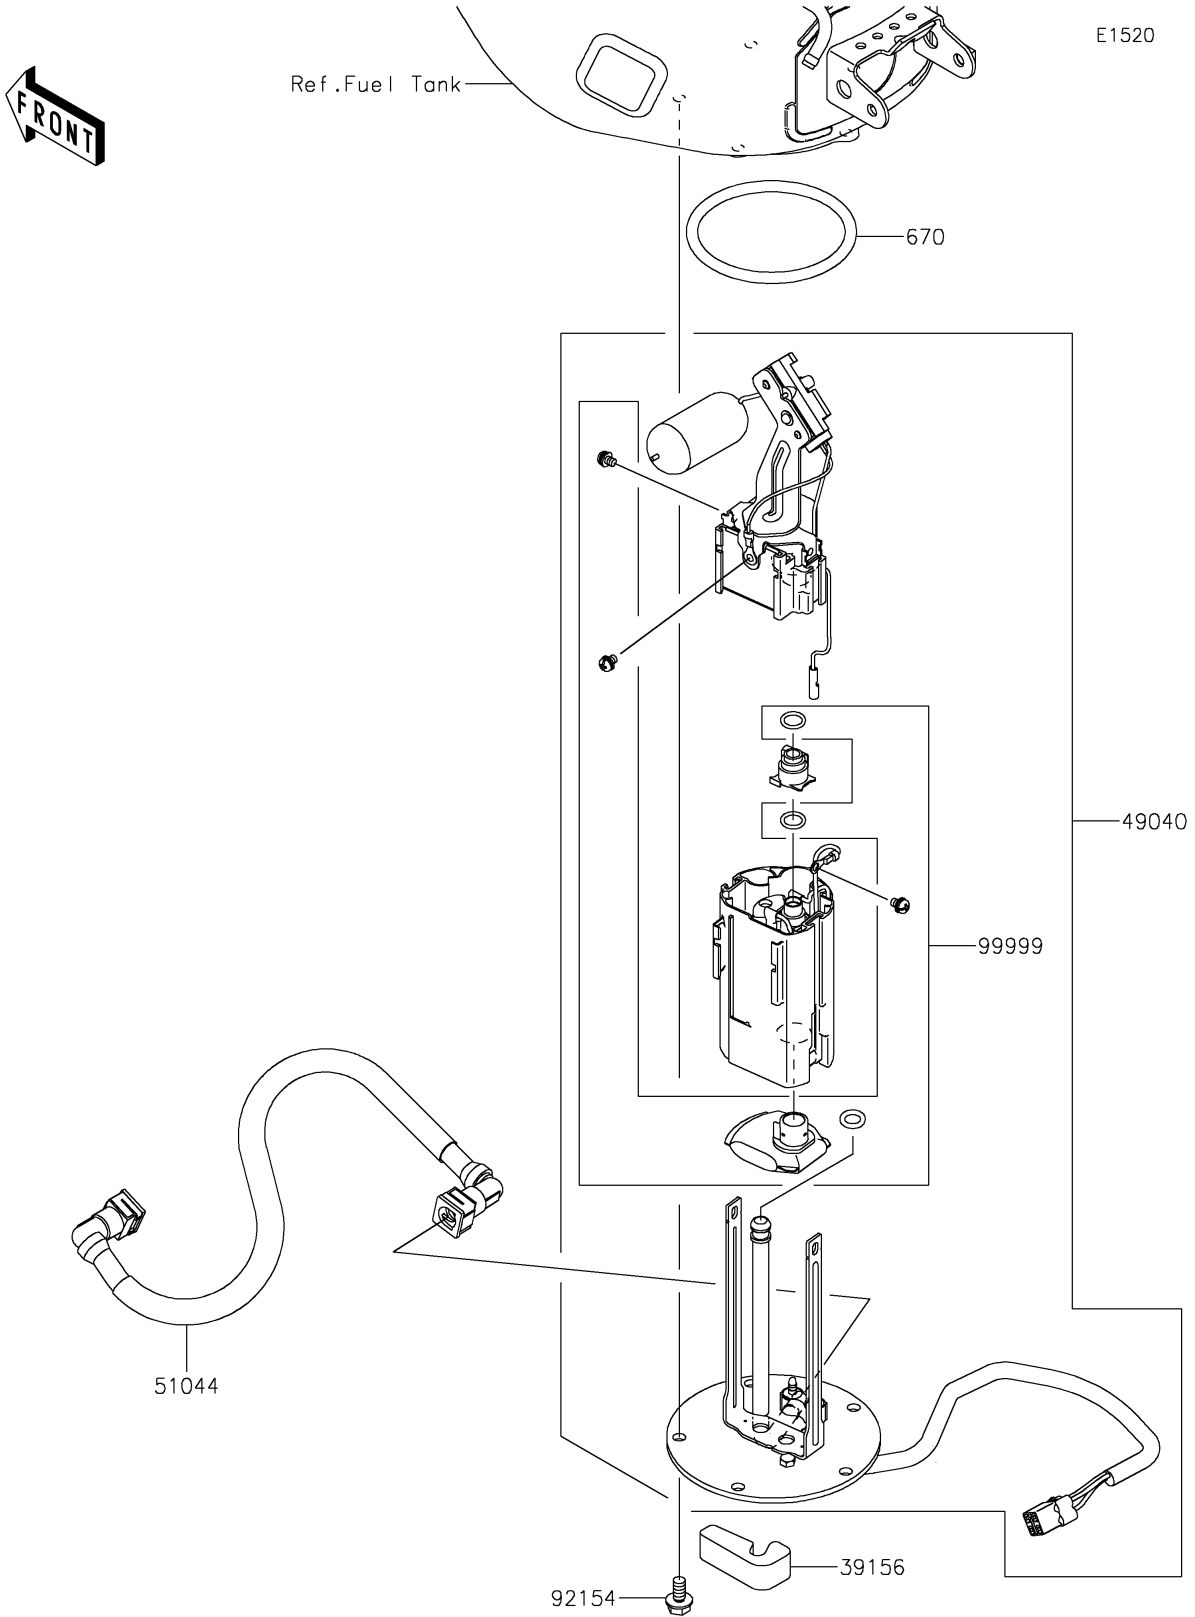

2019 NINJA® ZX™-6R ABS PARTS DIAGRAM

Fuel Pump

2019 NINJA® ZX™-6R ABS PARTS LIST

Fuel Pump

ITEM NAME	PART NUMBER	QUANTITY
PAD,FUEL PUMP (Ref # 39156)	39156-0991	1
PUMP-FUEL (Ref # 49040)	49040-0779	1
TUBE-ASSY,FUEL (Ref # 51044)	51044-0869	1
O RING (Ref # 670)	670E5075	1
BOLT,FLANGED,6X12 (Ref # 92154)	92154-1848	1
KIT,FUEL FILTER (Ref # 99999)	99999-0521	1