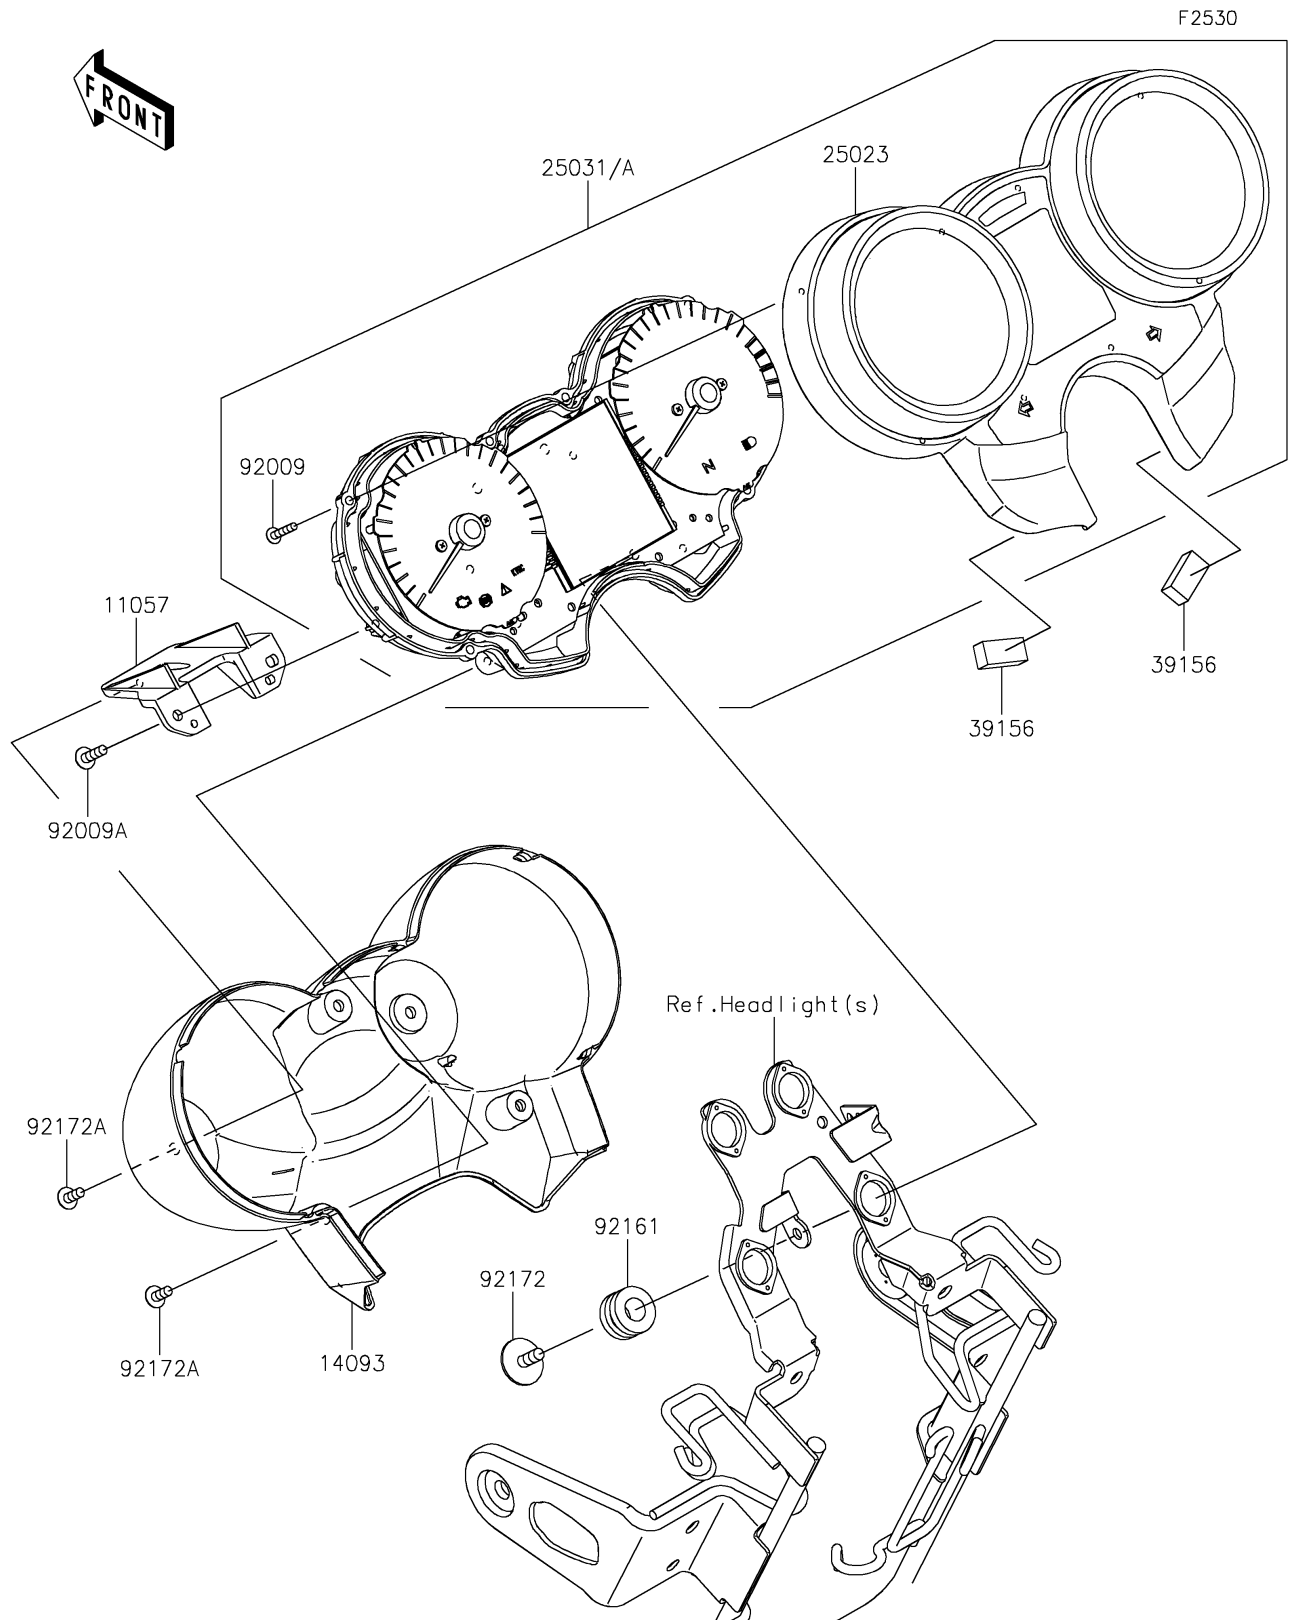

2019 Z900RS ABS PARTS DIAGRAM

Meter(s)

2019 Z900RS ABS PARTS LIST

Meter(s)

ITEM NAME	PART NUMBER	QUANTITY
BRACKET (Ref # 11057)	11057-0912	1
COVER (Ref # 14093)	14093-0628	1
COVER-METER CASE,UPP (Ref # 25023)	25023-0144	1
METER-ASSY,MPH (Ref # 25031)	25031-0754	1
PAD,10X20X8 (Ref # 39156)	39156-2294	1
SCREW,TAPPING,3X16 (Ref # 92009)	92009-1391	1
SCREW,TAPPING,4X14 (Ref # 92009A)	92009-1792	1
DAMPER,10X20X12 (Ref # 92161)	92161-2102	1
SCREW,TAPPING,WP,5X14 (Ref # 92172)	92172-0441	1
SCREW,4X10 (Ref # 92172A)	92172-1221	1