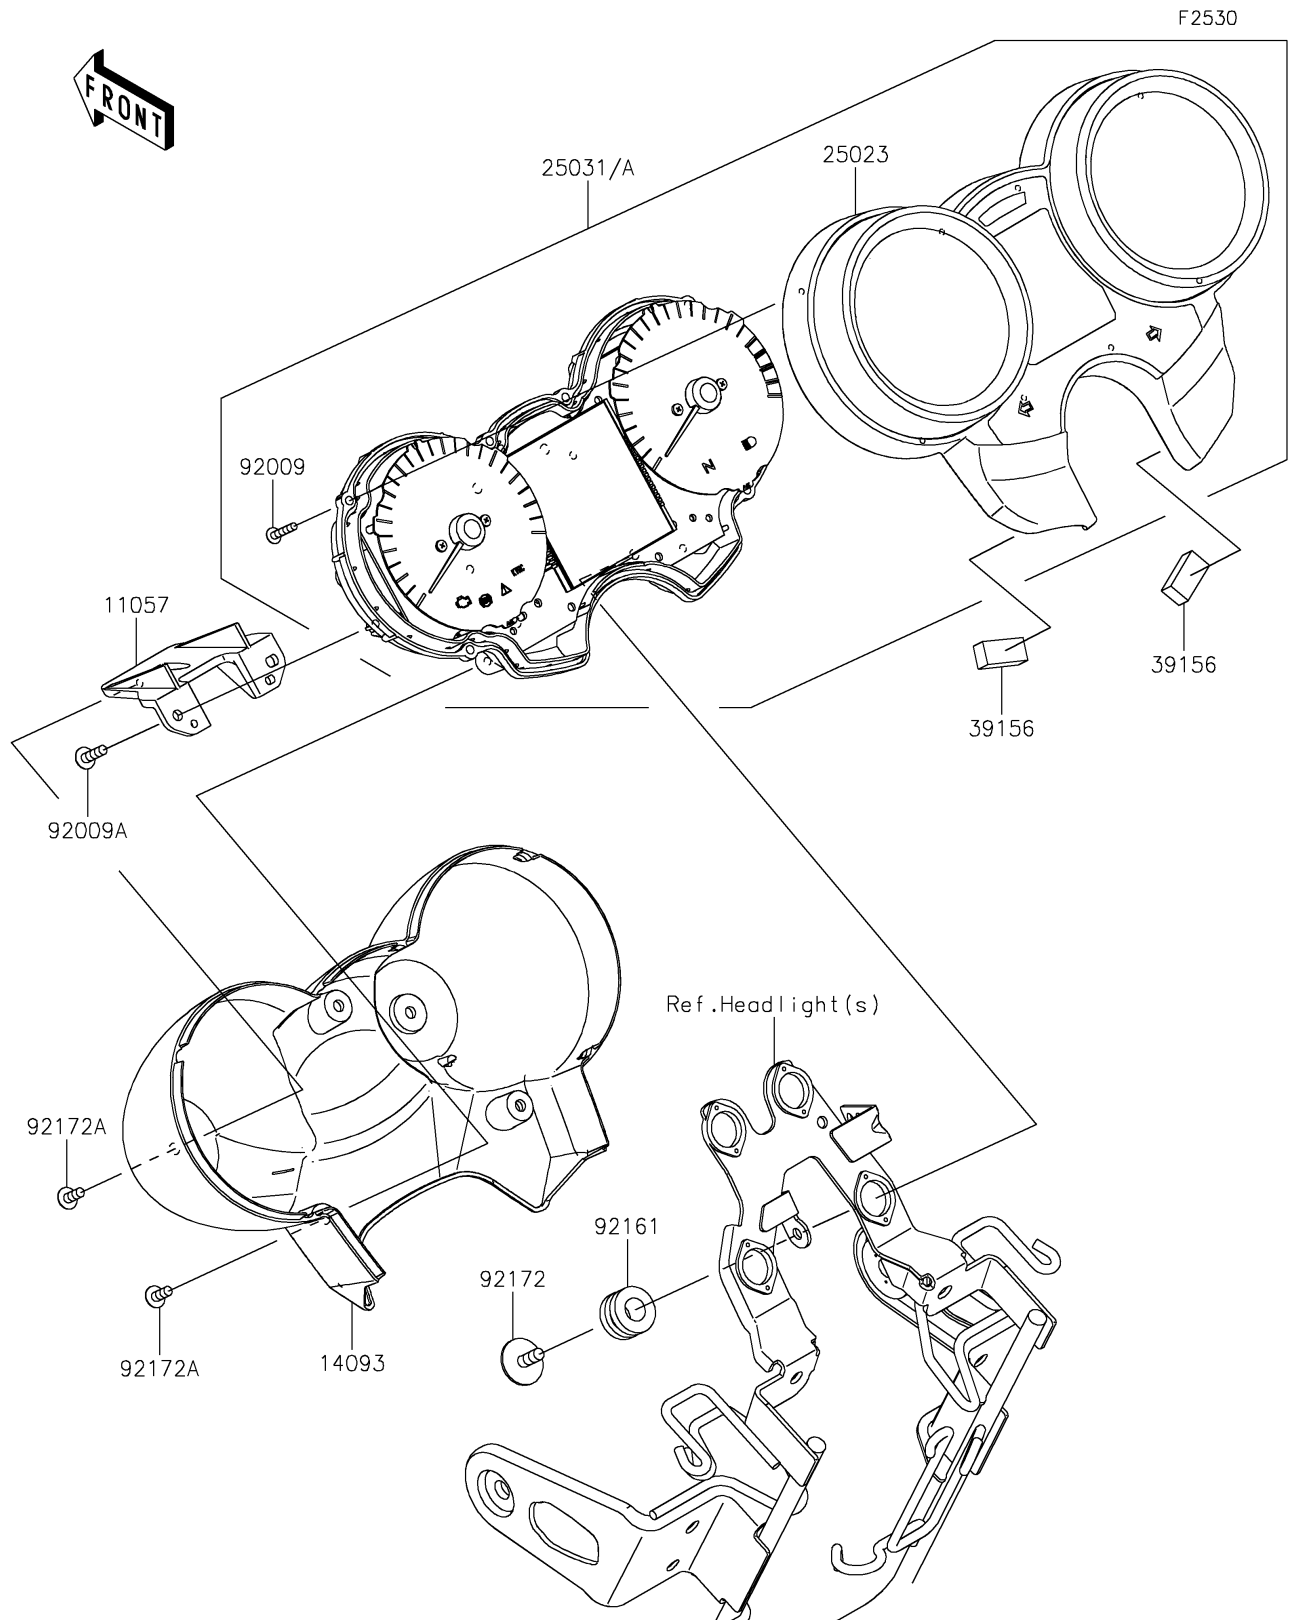

## 2019 Z900RS ABS PARTS DIAGRAM

Meter(s)

## 2019 Z900RS ABS PARTS LIST

Meter(s)

ITEM NAME	PART NUMBER	QUANTITY
BRACKET (Ref # 11057)	11057-0912	1
COVER (Ref # 14093)	14093-0628	1
COVER-METER CASE,UPP (Ref # 25023)	25023-0144	1
METER-ASSY,KPH (Ref # 25031A)	25031-0755	1
PAD,10X20X8 (Ref # 39156)	39156-2294	1
SCREW,TAPPING,3X16 (Ref # 92009)	92009-1391	1
SCREW,TAPPING,4X14 (Ref # 92009A)	92009-1792	1
DAMPER,10X20X12 (Ref # 92161)	92161-2102	1
SCREW,TAPPING,WP,5X14 (Ref # 92172)	92172-0441	1
SCREW,4X10 (Ref # 92172A)	92172-1221	1