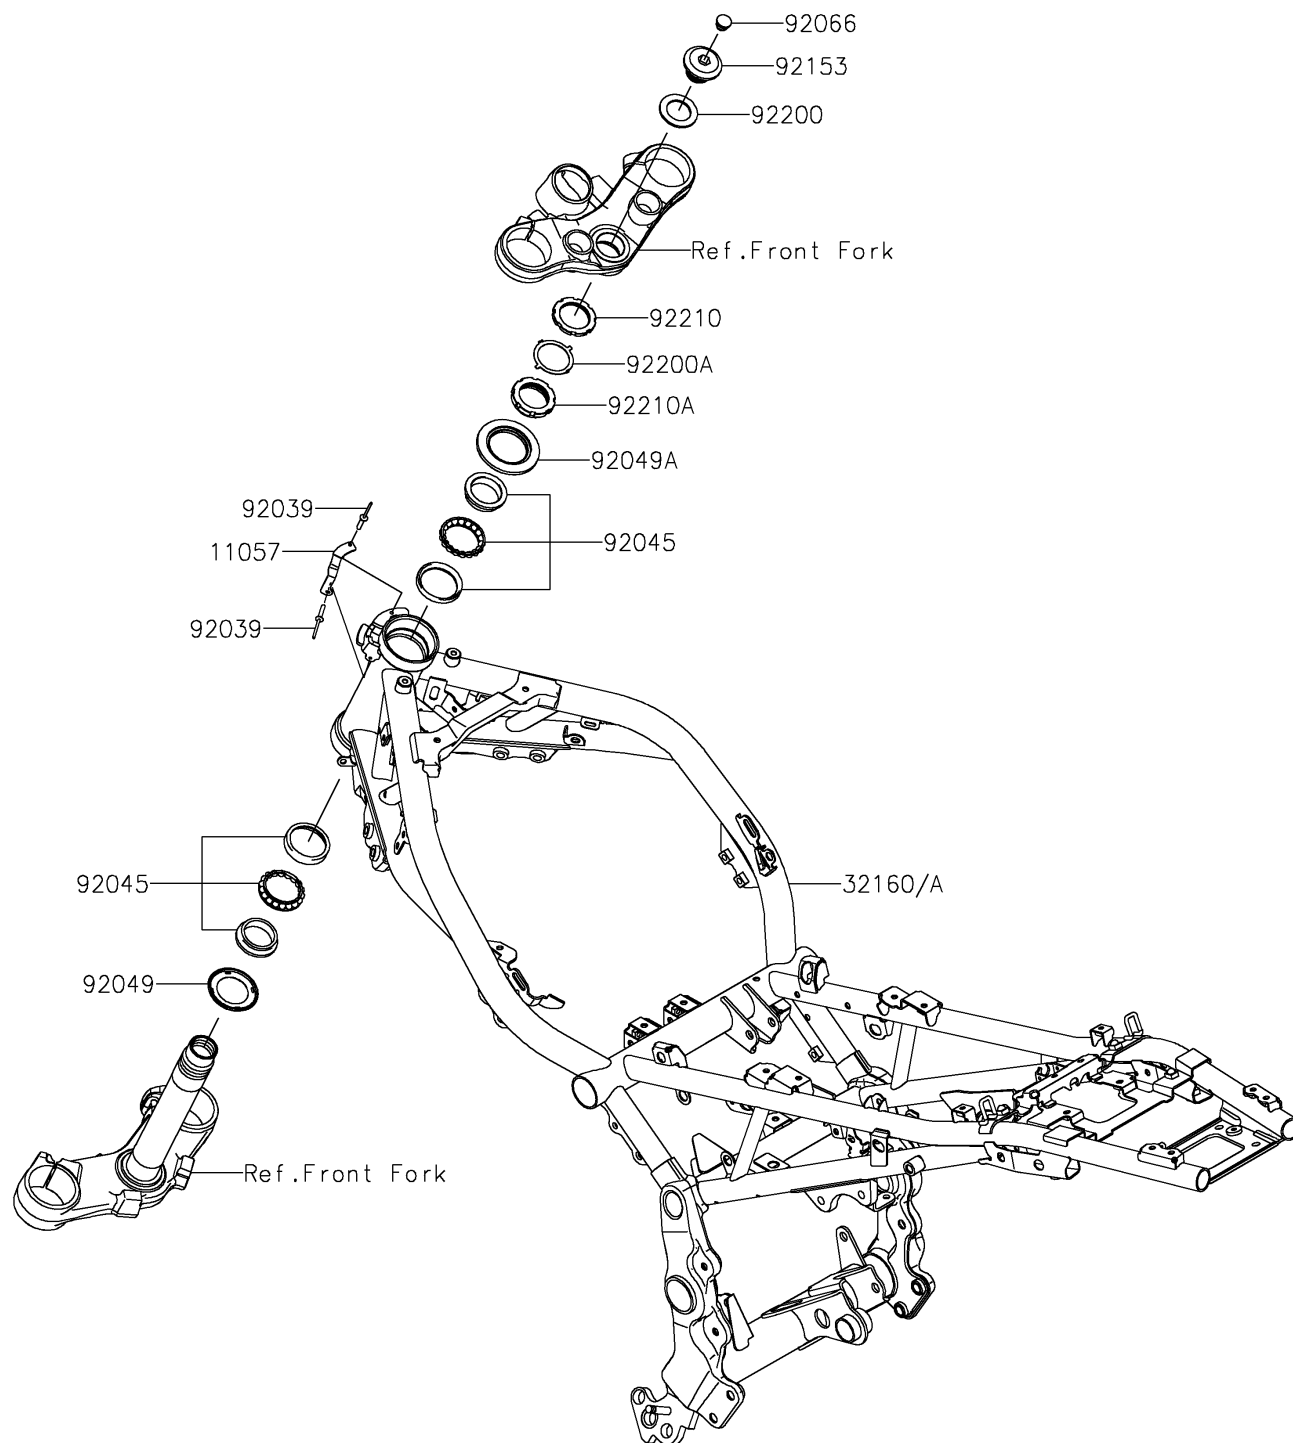

## 2019 Z900RS ABS PARTS DIAGRAM

Frame

F2120

## 2019 Z900RS ABS PARTS LIST

Frame

ITEM NAME	PART NUMBER	QUANTITY
BRACKET (Ref # 11057)	11057-1310	1
FRAME-COMP,BLACK (Ref # 32160)	32160-1846-10	1
RIVET (Ref # 92039)	92039-0705	1
BEARING-BALL,SF07A17PX1V1 (Ref # 92045)	92045-1384	1
SEAL-OIL,DS35X55X4 (Ref # 92049)	92049-0022	1
SEAL-OIL,MX043N2 (Ref # 92049A)	92049-1483	1
PLUG (Ref # 92066)	92066-0071	1
BOLT,26MM (Ref # 92153)	92153-0474	1
WASHER,27X42X2.3 (Ref # 92200)	92200-0081	1
WASHER (Ref # 92200A)	92200-0281	1
NUT,STEERING STEM 35MM (Ref # 92210)	92210-0062	1
NUT,STEERING STEM,35MM (Ref # 92210A)	92210-0077	1