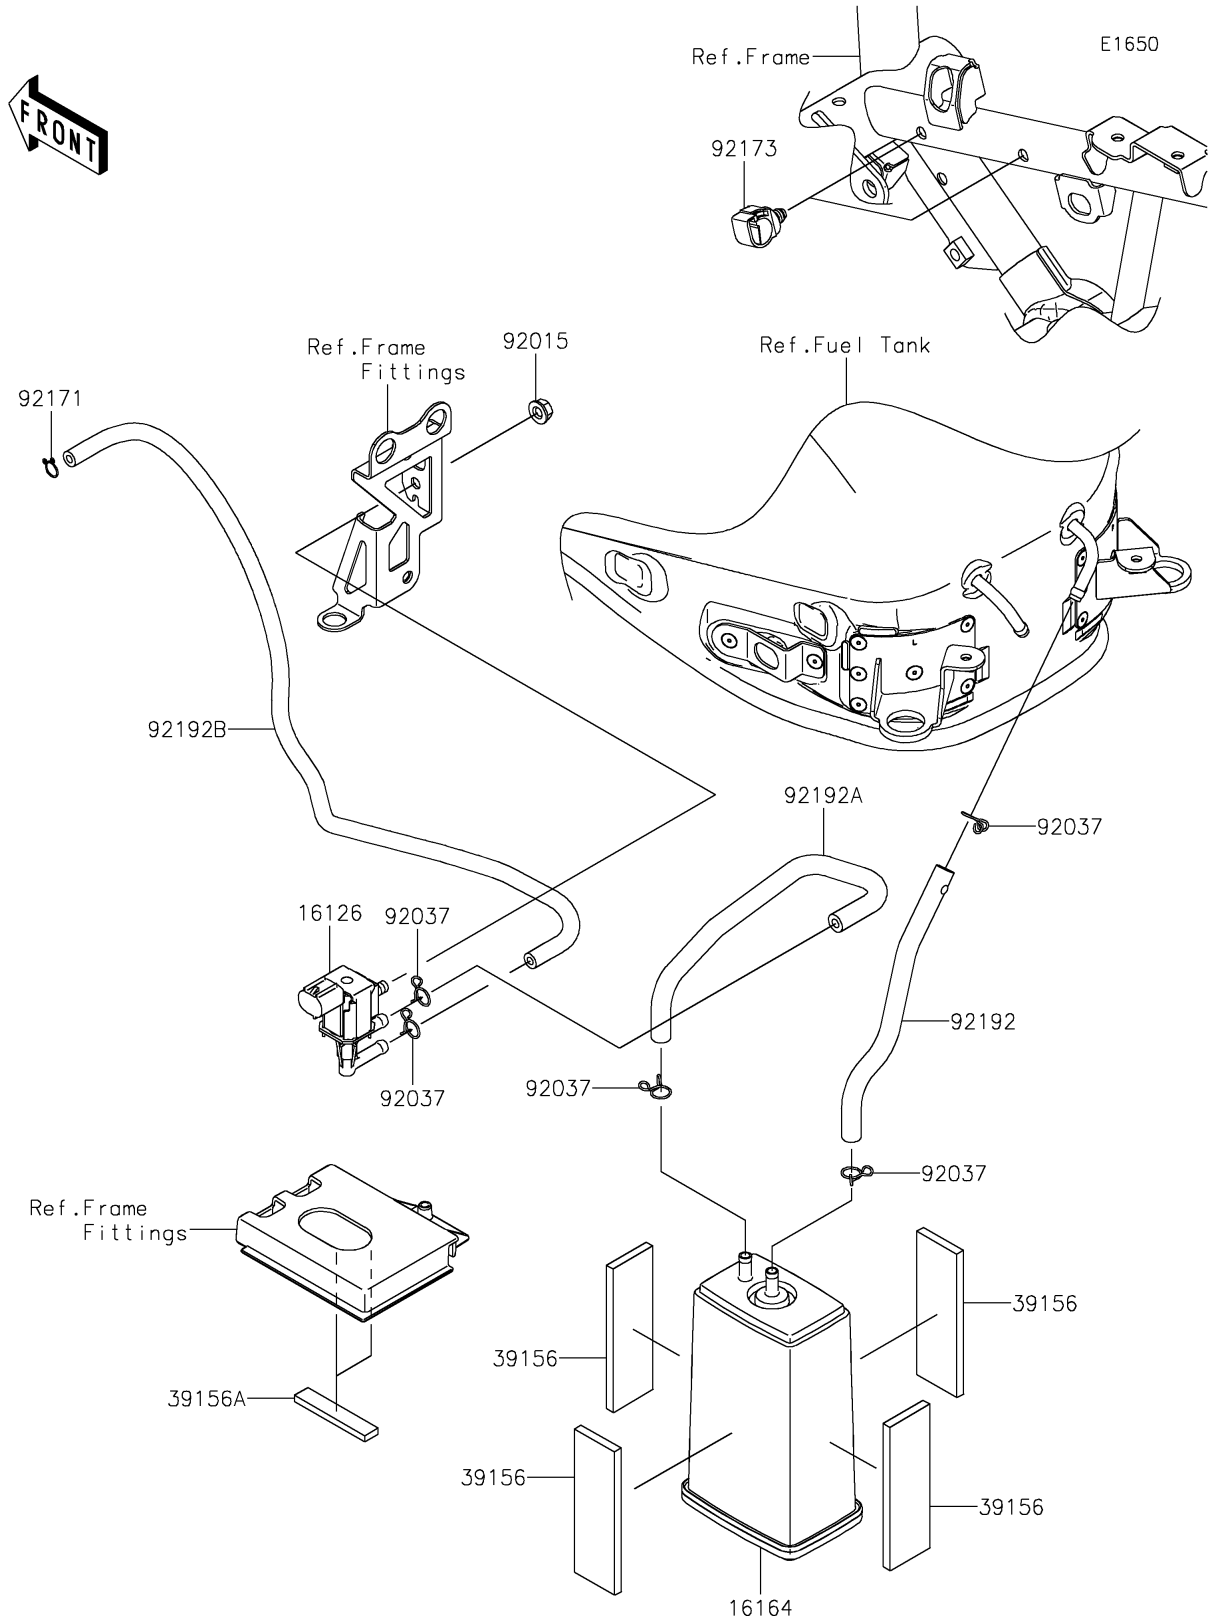

2019 Z900RS ABS PARTS DIAGRAM

Fuel Evaporative System(CA)

2019 Z900RS ABS PARTS LIST

Fuel Evaporative System(CA)

ITEM NAME	PART NUMBER	QUANTITY
VALVE,PCV (Ref # 16126)	16126-0740	1
CANISTER (Ref # 16164)	16164-0012	1
PAD,93X30X5 (Ref # 39156)	39156-1858	1
PAD,10X52.5X4 (Ref # 39156A)	39156-2206	1
NUT,FLANGED,6MM (Ref # 92015)	92015-1367	1
CLAMP (Ref # 92037)	92037-1712	1
CLAMP (Ref # 92171)	92171-0573	1
CLAMP,12MM DIA. (Ref # 92173)	92173-0736	1
TUBE,CANISTER-TANK (Ref # 92192)	92192-1799	1
TUBE,PCV-CANISTER (Ref # 92192A)	92192-1800	1
TUBE,PCV-THROTTLE BODY (Ref # 92192B)	92192-1883	1