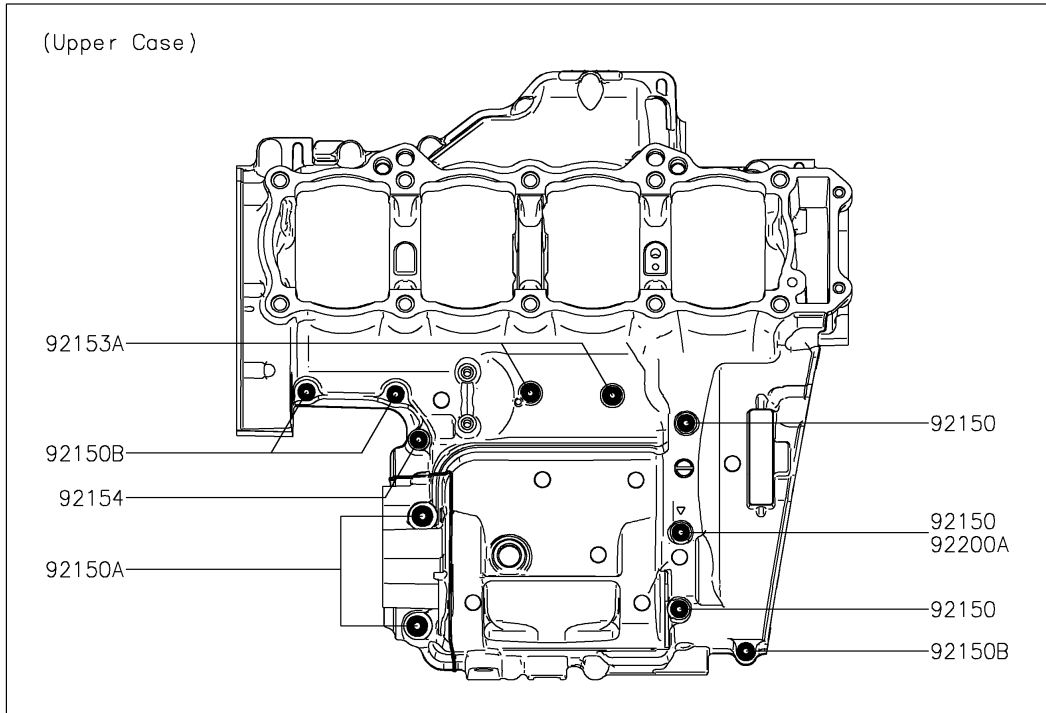

2019 Z900RS ABS PARTS DIAGRAM

Crankcase Bolt Pattern

E1412

2019 Z900RS ABS PARTS LIST

Crankcase Bolt Pattern

ITEM NAME	PART NUMBER	QUANTITY
BOLT,FLANGED,7X85 (Ref # 92150)	92150-1251	1
BOLT,8X70 (Ref # 92150A)	92150-1483	1
BOLT,6X40 (Ref # 92150B)	92150-1794	1
BOLT,FLANGED,7X45 (Ref # 92151)	92151-1539	1
BOLT,FLANGED,7X60 (Ref # 92153)	92153-1045	1
BOLT,FLANGED,6X68 (Ref # 92153A)	92153-1637	1
BOLT,FLANGED,7X50 (Ref # 92154)	92154-0372	1
BOLT,FLANGED,9X100 (Ref # 92154A)	92154-2639	1
BOLT,FLANGED,9X90 (Ref # 92154B)	92154-2640	1
WASHER,9.2X19X2.3 (Ref # 92200)	92200-0115	1
WASHER (Ref # 92200A)	92200-0556	1