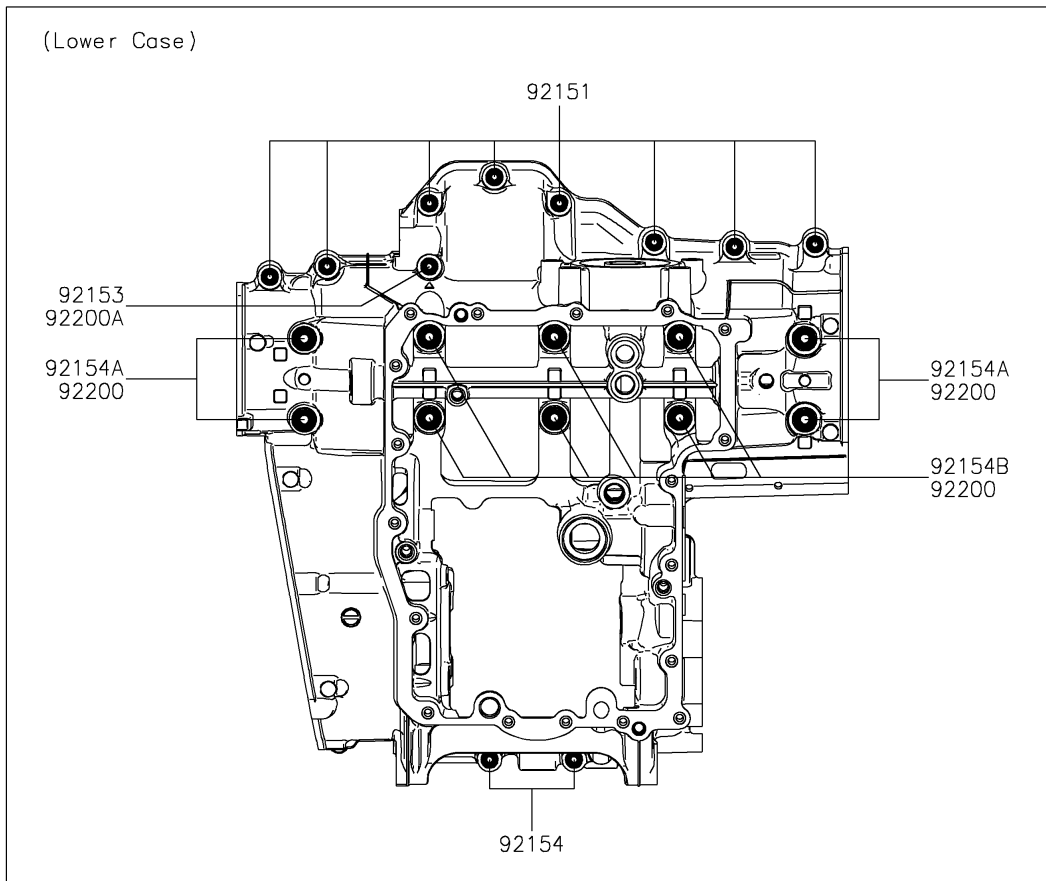

2019 Z900RS ABS PARTS DIAGRAM

Crankcase Bolt Pattern

E1412

2019 Z900RS ABS PARTS LIST

Crankcase Bolt Pattern

ITEM NAME	PART NUMBER	QUANTITY
BOLT,FLANGED,7X85 (Ref # 92150)	92150-1251	1
BOLT,8X70 (Ref # 92150A)	92150-1483	1
BOLT,6X40 (Ref # 92150B)	92150-1794	1
BOLT,FLANGED,7X45 (Ref # 92151)	92151-1539	1
BOLT,FLANGED,7X60 (Ref # 92153)	92153-1045	1
BOLT,FLANGED,6X68 (Ref # 92153A)	92153-1637	1
BOLT,FLANGED,7X50 (Ref # 92154)	92154-0372	1
BOLT,FLANGED,9X100 (Ref # 92154A)	92154-2639	1
BOLT,FLANGED,9X90 (Ref # 92154B)	92154-2640	1
WASHER,9.2X19X2.3 (Ref # 92200)	92200-0115	1
WASHER (Ref # 92200A)	92200-0556	1