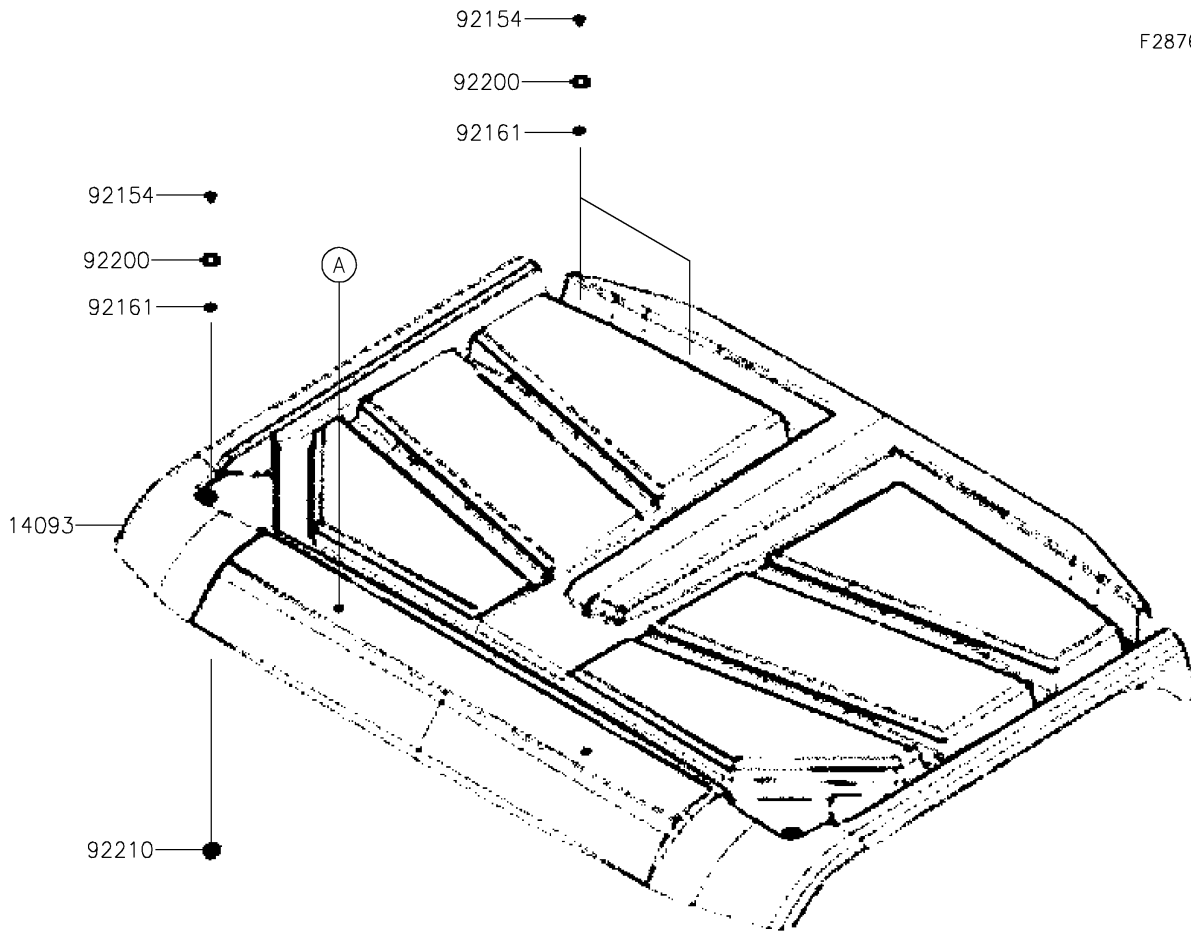

## 2020 MULE PRO-MX™ EPS CAMO PARTS DIAGRAM

Sun Top

F2876

## 2020 MULE PRO-MX™ EPS CAMO PARTS LIST

Sun Top

ITEM NAME	PART NUMBER	QUANTITY
COVER,SUNTOP,S.BLACK (Ref # 14093)	14093-Y045-933	1
STAY,SUNTOP BOTTOM (Ref # 35063)	35063-Y045	1
STAY,SUNTOP TOP (Ref # 35063A)	35063-Y046	1
COLLAR (Ref # 92152)	92152-Y074	1
BOLT,FLANGE,6MM (Ref # 92154)	92154-Y213	1
DAMPER (Ref # 92161)	92161-Y056	1
DAMPER (Ref # 92161A)	92161-Y057	1
WASHER,10.5MM (Ref # 92200)	92200-Y100	1
NUT,6MM (Ref # 92210)	92210-Y026	1
NUT,6MM (Ref # 92210A)	92210-Y087	1