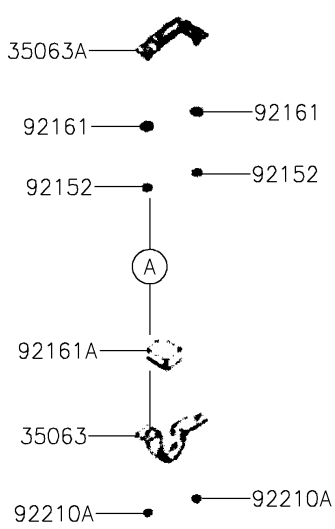

## 2020 MULE PRO-MX™ EPS CAMO PARTS DIAGRAM

Sun Top

F2876

## 2020 MULE PRO-MX™ EPS CAMO PARTS LIST

Sun Top

ITEM NAME	PART NUMBER	QUANTITY
COVER,SUNTOP,S.BLACK (Ref # 14093)	14093-Y045-933	1
STAY,SUNTOP BOTTOM (Ref # 35063)	35063-Y045	1
STAY,SUNTOP TOP (Ref # 35063A)	35063-Y046	1
COLLAR (Ref # 92152)	92152-Y074	1
BOLT,FLANGE,6MM (Ref # 92154)	92154-Y213	1
DAMPER (Ref # 92161)	92161-Y056	1
DAMPER (Ref # 92161A)	92161-Y057	1
WASHER,10.5MM (Ref # 92200)	92200-Y100	1
NUT,6MM (Ref # 92210)	92210-Y026	1
NUT,6MM (Ref # 92210A)	92210-Y087	1