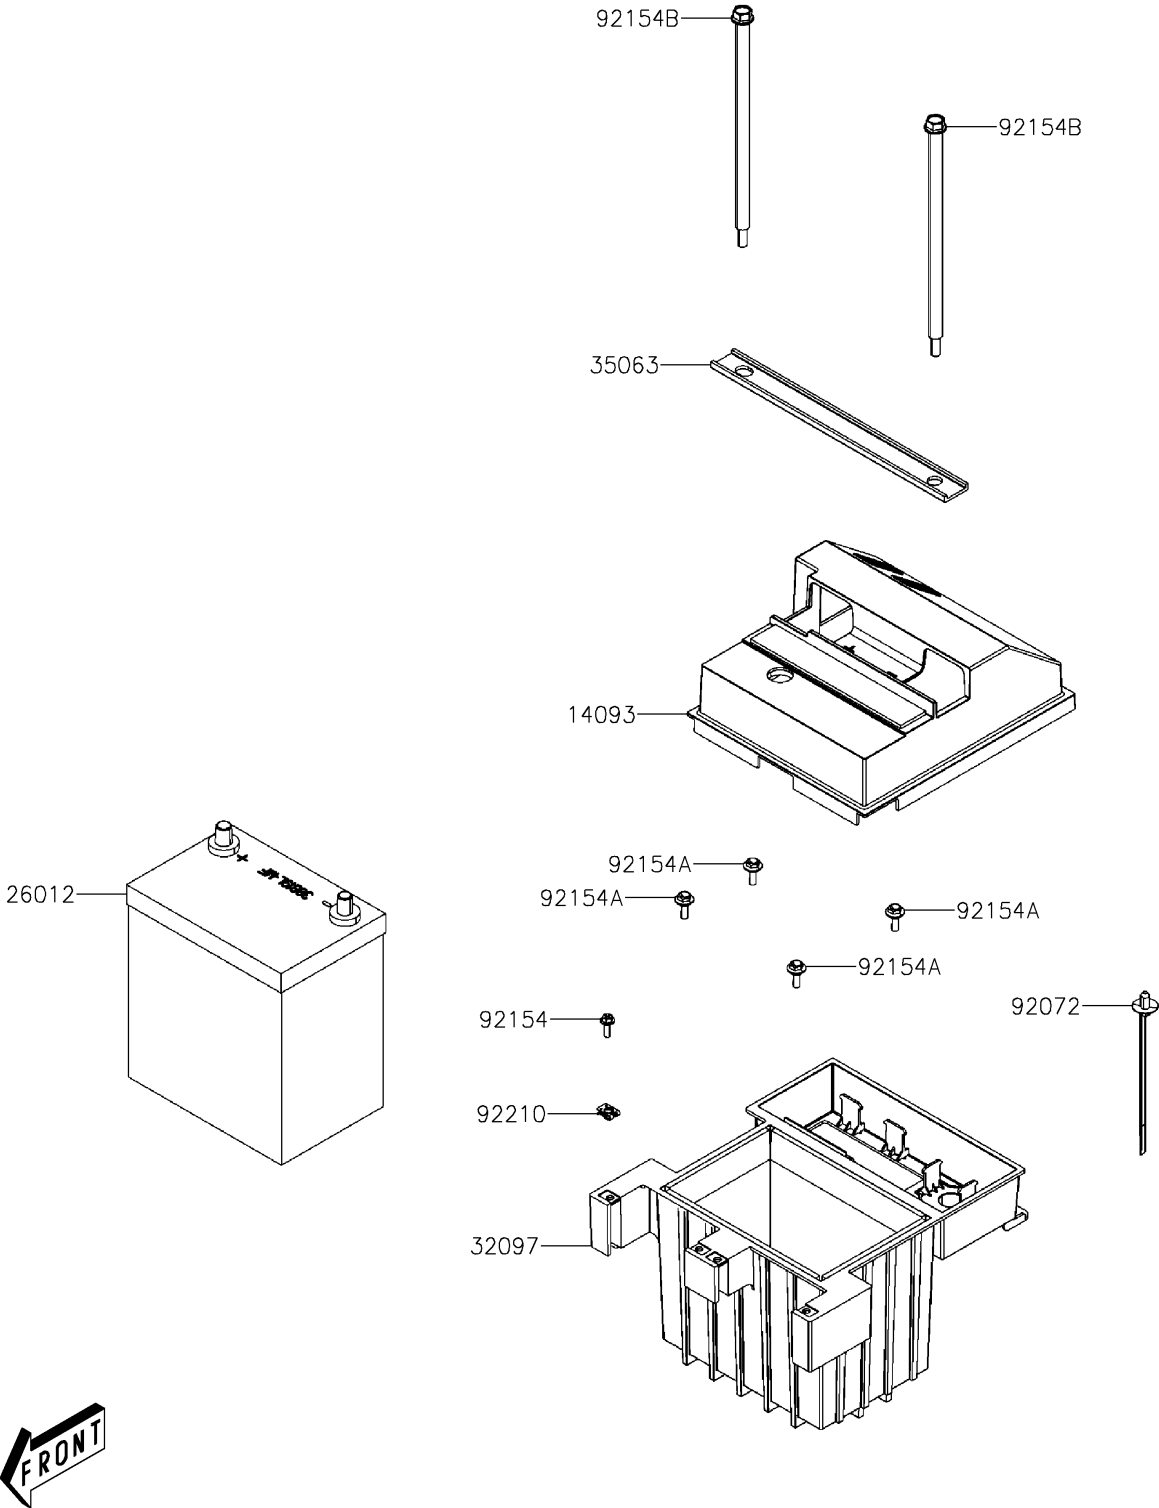

## 2020 MULE PRO-MX™ EPS CAMO PARTS DIAGRAM

Battery

F2761

## 2020 MULE PRO-MX™ EPS CAMO PARTS LIST

### Battery

ITEM NAME	PART NUMBER	QUANTITY
COVER,BATTERY (Ref # 14093)	14093-Y009	1
BATTERY,38B19L-MF (Ref # 26012)	26012-Y006	1
CASE-BATTERY (Ref # 32097)	32097-Y002	1
STAY,BATTERY BAR (Ref # 35063)	35063-Y041	1
BAND (Ref # 92072)	92072-Y020	1
BOLT,5X16 (Ref # 92154)	92154-Y085	1
BOLT,6X18 (Ref # 92154A)	92154-Y177	1
BOLT,FLANGE,8X235 (Ref # 92154B)	92154-Y201	1
NUT,5MM (Ref # 92210)	92210-Y016	1