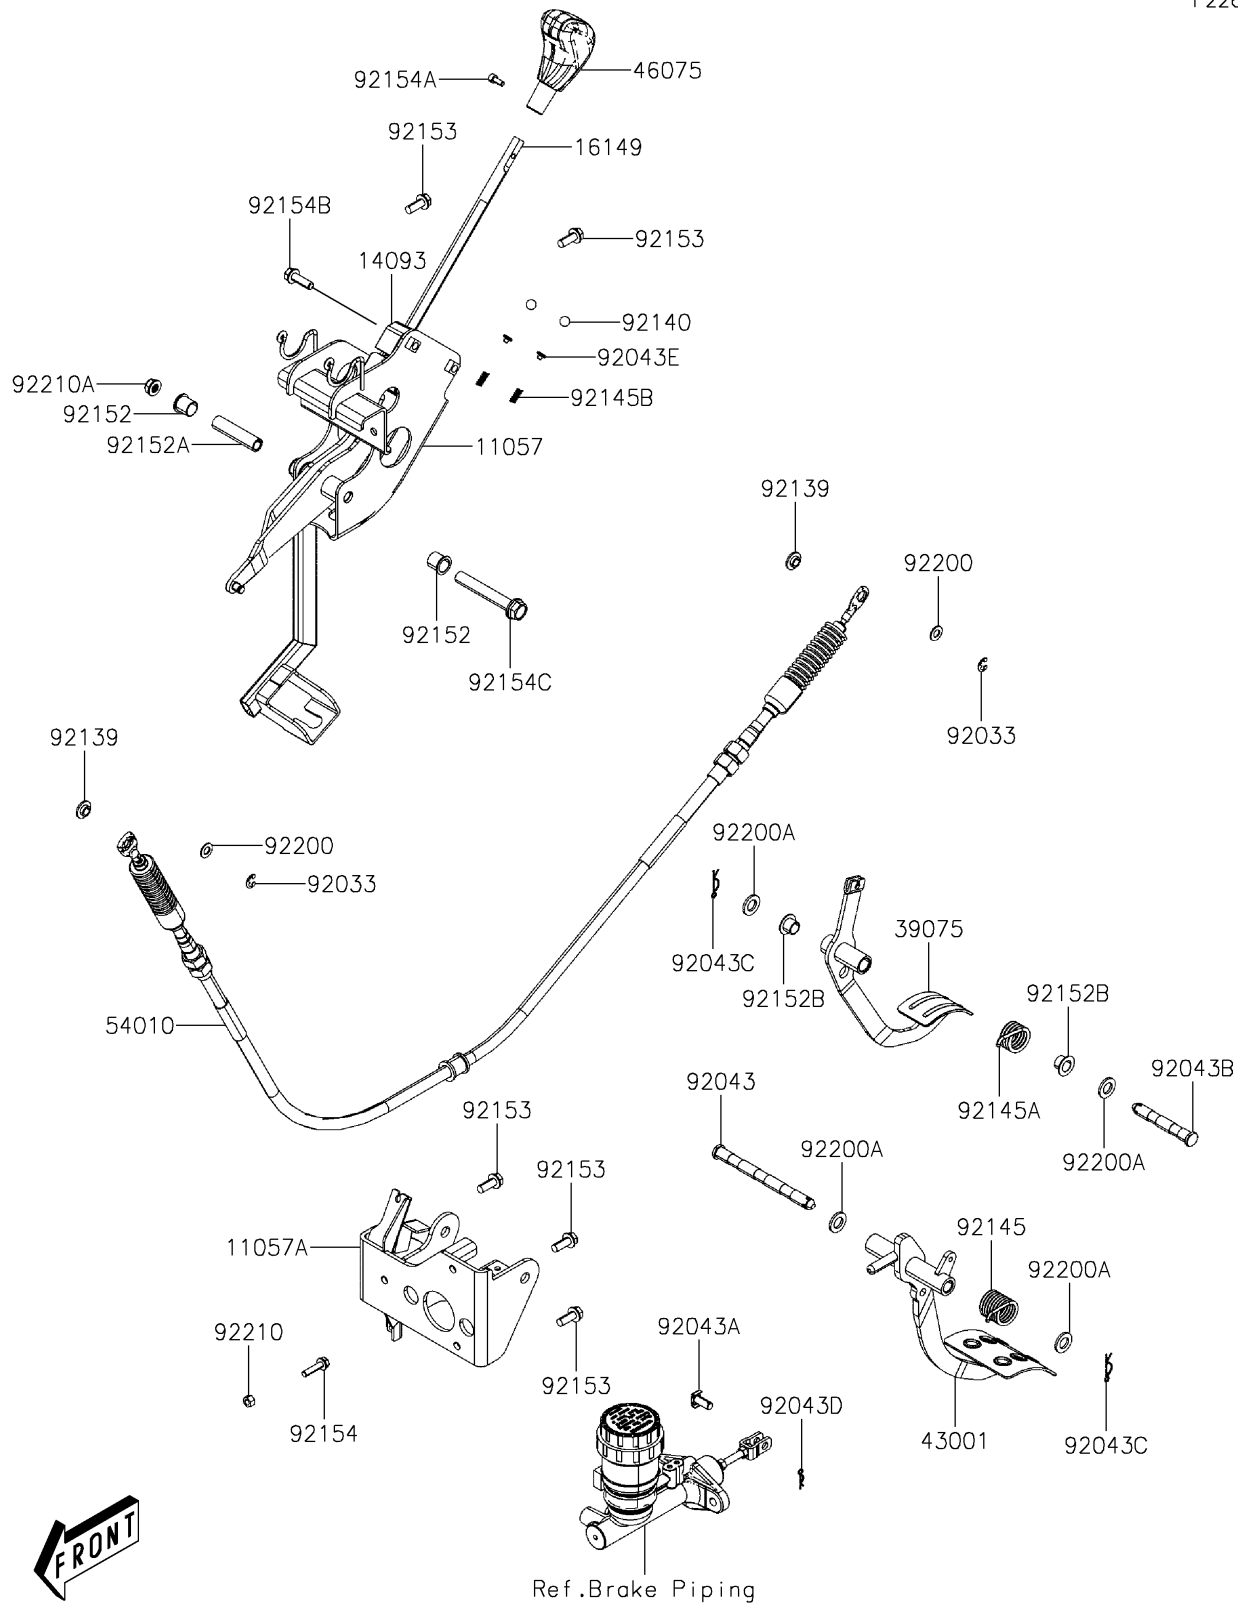

2020 MULE PRO-MX™ EPS CAMO PARTS DIAGRAM

Brake Pedal/Throttle Lever

F2260

2020 MULE PRO-MX™ EPS CAMO PARTS LIST

Brake Pedal/Throttle Lever

ITEM NAME	PART NUMBER	QUANTITY
BRACKET,SHIFT (Ref # 11057)	11057-Y003	1
BRACKET,BRAKE PEDAL (Ref # 11057A)	11057-Y008	1
COVER,SHIFT LEVER GUIDE (Ref # 14093)	14093-Y007	1
BAR,SHIFT (Ref # 16149)	16149-Y001	1
LEVER-THROTTLE (Ref # 39075)	39075-Y001	1
LEVER-BRAKE,PEDAL (Ref # 43001)	43001-Y002	1
GRIP (Ref # 46075)	46075-0569	1
CABLE,SHIFT (Ref # 54010)	54010-Y002	1
RING-SNAP (Ref # 92033)	92033-Y041	1
PIN (Ref # 92043)	92043-Y039	1
PIN (Ref # 92043A)	92043-Y040	1
PIN (Ref # 92043B)	92043-Y041	1
PIN,LOCK,14MM (Ref # 92043C)	92043-Y044	1
PIN,LOCK,8MM (Ref # 92043D)	92043-Y045	1
PIN (Ref # 92043E)	92043-Y047	1
BUSHING,SHIFT (Ref # 92139)	92139-Y013	1
BALL,STEEL 12 (Ref # 92140)	92140-Y001	1
SPRING,BRAKE PEDAL RETURN (Ref # 92145)	92145-Y064	1
SPRING,THROTTLE PEDAL RETURN (Ref # 92145A)	92145-Y065	1
SPRING (Ref # 92145B)	92145-Y066	1
COLLAR,SHIFT PIVOT (Ref # 92152)	92152-Y062	1
COLLAR,SHIFT PIVOT (Ref # 92152A)	92152-Y063	1
COLLAR (Ref # 92152B)	92152-Y065	1
BOLT,FLANGE,8X20 (Ref # 92153)	92153-Y033	1
BOLT,FLANGE,6X25 (Ref # 92154)	92154-Y130	1
BOLT,SOCKET,5X12 (Ref # 92154A)	92154-Y176	1
BOLT,FLANGE,8X25 (Ref # 92154B)	92154-Y195	1
BOLT,FLANGE,12X80 (Ref # 92154C)	92154-Y200	1
WASHER,8MM (Ref # 92200)	92200-Y044	1

2020 MULE PRO-MX™ EPS CAMO PARTS LIST

Brake Pedal/Throttle Lever

ITEM NAME	PART NUMBER	QUANTITY
WASHER,12MM (Ref # 92200A)	92200-Y091	1
NUT,HEX,6MM (Ref # 92210)	92210-Y074	1
NUT,FLANGE,12MM (Ref # 92210A)	92210-Y090	1