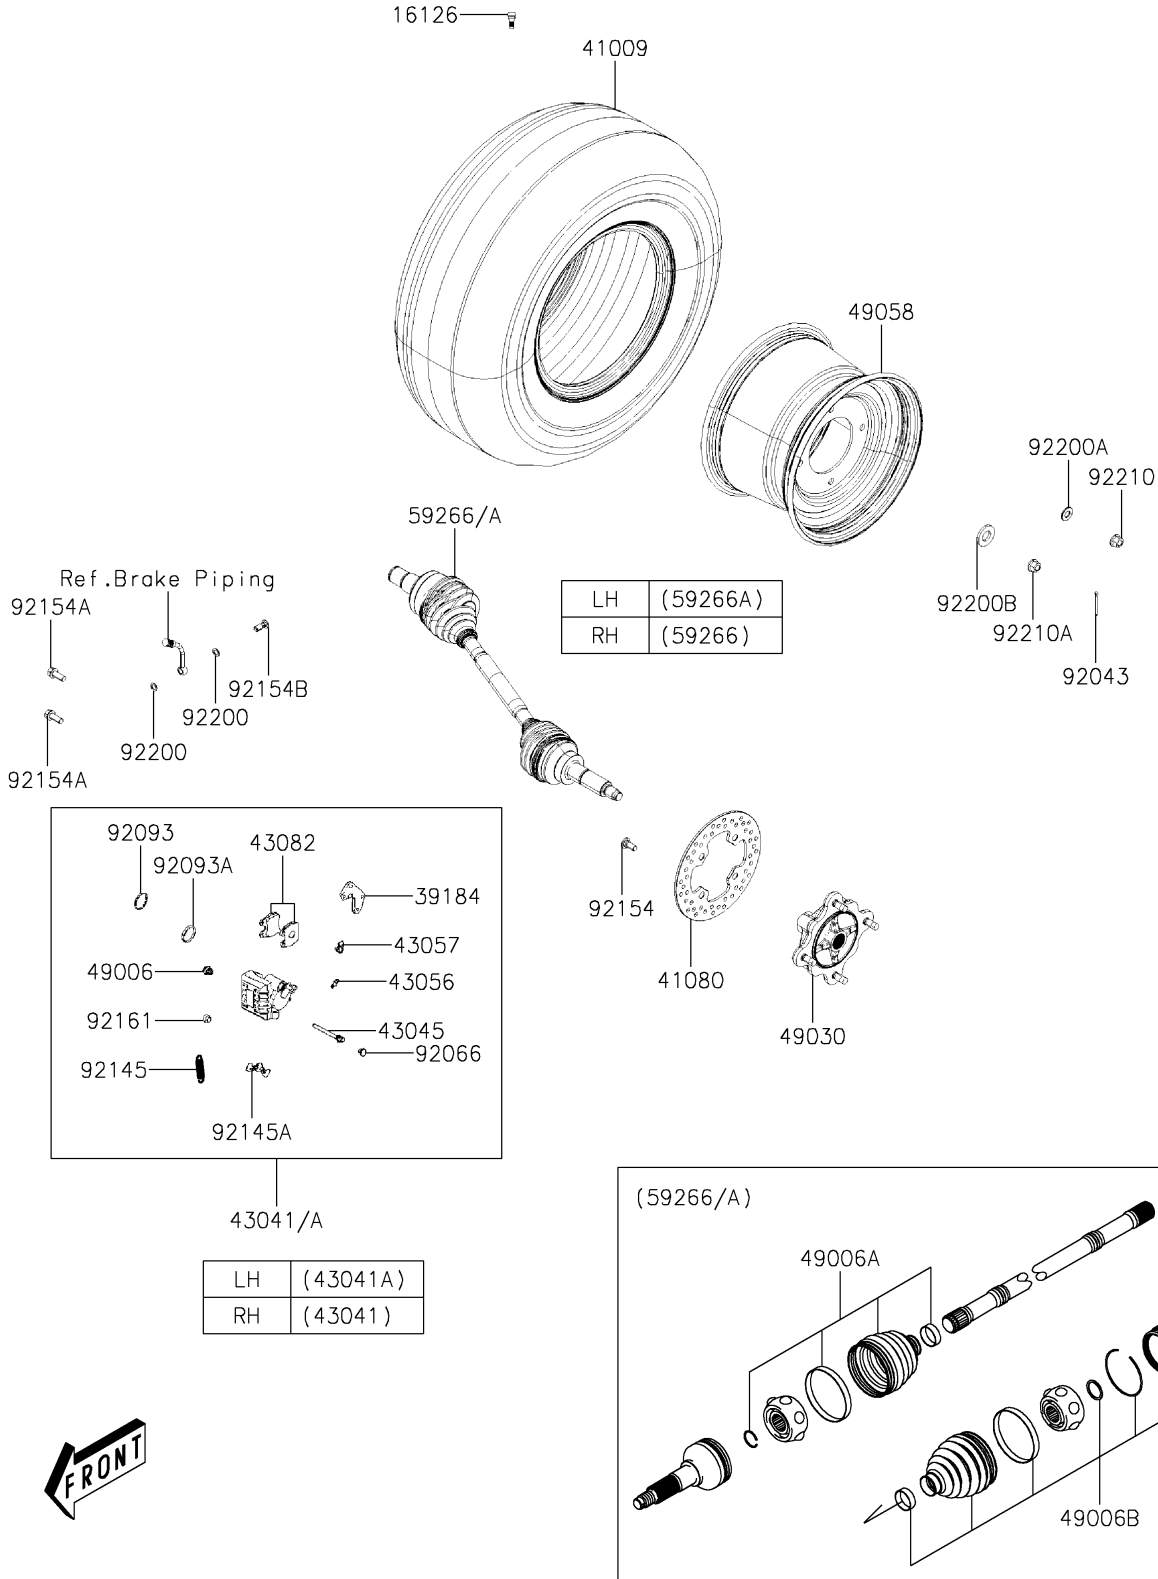

2020 MULE PRO-MX™ EPS CAMO PARTS DIAGRAM

Rear Hubs/Brakes

F2240

2020 MULE PRO-MX™ EPS CAMO PARTS LIST

Rear Hubs/Brakes

ITEM NAME	PART NUMBER	QUANTITY
VALVE,RIM (Ref # 16126)	16126-Y001	1
BRACKET-ASSY (Ref # 39184)	39184-0044	1
TIRE,RR (Ref # 41009)	41009-Y009	1
DISC,BRAKE (Ref # 41080)	41080-Y009	1
CALIPER-ASSY,RR,RH,SILVER (Ref # 43041)	43041-Y009-934	1
CALIPER-ASSY,RR,LH,SILVER (Ref # 43041A)	43041-Y010-934	1
SHAFT-CALIPER (Ref # 43045)	43045-Y002	1
BREATHER-BRAKE (Ref # 43056)	43056-0006	1
CAP-BREATHER (Ref # 43057)	43057-Y002	1
PAD-ASSY-BRAKE,RR (Ref # 43082)	43082-Y009	1
BOOT,CALIPER (Ref # 49006)	49006-Y005	1
BOOT,RR,OUTSIDE (Ref # 49006A)	49006-Y011	1
BOOT,RR,INSIDE (Ref # 49006B)	49006-Y012	1
HUB,RR (Ref # 49030)	49030-Y004	1
WHEEL,RR,BLACK (Ref # 49058)	49058-Y005-935	1
JOINT-BALL,RR,RH (Ref # 59266)	59266-Y002	1
JOINT-BALL,RR,LH (Ref # 59266A)	59266-Y003	1
PIN,4X40 (Ref # 92043)	92043-Y043	1
PLUG (Ref # 92066)	92066-Y012	1
SEAL,PISTON (Ref # 92093)	92093-Y033	1
SEAL,PISTON (Ref # 92093A)	92093-Y034	1
SPRING,RETURN,47MM (Ref # 92145)	92145-1690	1
SPRING,PAD (Ref # 92145A)	92145-Y035	1
BOLT,10X23 (Ref # 92154)	92154-Y178	1
BOLT (Ref # 92154A)	92154-Y183	1
BOLT,OIL (Ref # 92154B)	92154-Y184	1
DAMPER (Ref # 92161)	92161-Y012	1
WASHER (Ref # 92200)	92200-Y015	1
WASHER,12MM (Ref # 92200A)	92200-Y089	1

2020 MULE PRO-MX™ EPS CAMO PARTS LIST

Rear Hubs/Brakes

ITEM NAME	PART NUMBER	QUANTITY
WASHER,40X20.5X4.5 (Ref # 92200B)	92200-Y090	1
NUT (Ref # 92210)	92210-Y088	1
NUT,FLANGE,20MM (Ref # 92210A)	92210-Y099	1