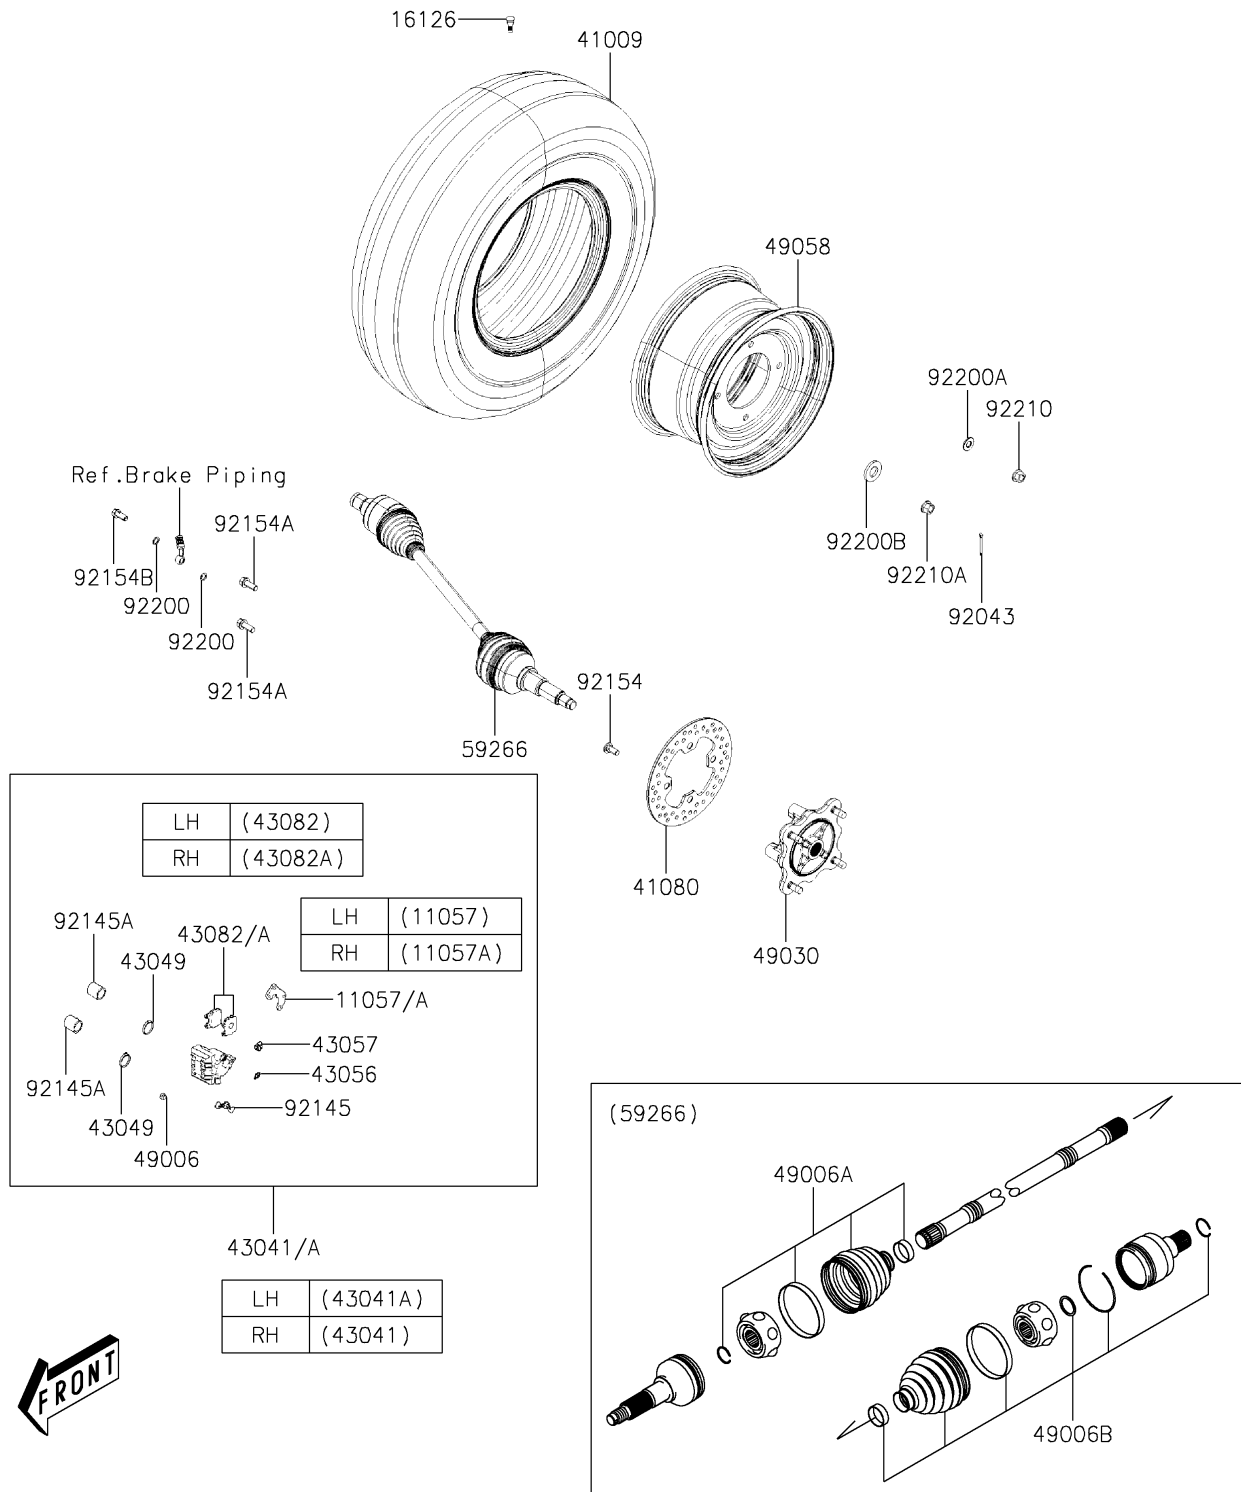

2020 MULE PRO-MX™ EPS CAMO PARTS DIAGRAM

Front Hubs/Brakes

F2230

2020 MULE PRO-MX™ EPS CAMO PARTS LIST

Front Hubs/Brakes

ITEM NAME	PART NUMBER	QUANTITY
BRACKET (Ref # 11057)	11057-Y007	1
BRACKET (Ref # 11057A)	11057-Y019	1
VALVE,RIM (Ref # 16126)	16126-Y001	1
TIRE,FR (Ref # 41009)	41009-Y008	1
DISC,BRAKE (Ref # 41080)	41080-Y009	1
CALIPER-ASSY,FR,RH,SILVER (Ref # 43041)	43041-Y011-934	1
CALIPER-ASSY,FR,LH,SILVER (Ref # 43041A)	43041-Y012-934	1
PACKING (Ref # 43049)	43049-0556	1
BREATHER-BRAKE (Ref # 43056)	43056-0055	1
CAP-BREATHER (Ref # 43057)	43057-0552	1
PAD-ASSY-BRAKE,FR,LH (Ref # 43082)	43082-Y010	1
PAD-ASSY-BRAKE,FR,RH (Ref # 43082A)	43082-Y011	1
BOOT (Ref # 49006)	49006-0565	1
BOOT,FR,OUTSIDE (Ref # 49006A)	49006-Y013	1
BOOT,FR,INSIDE (Ref # 49006B)	49006-Y014	1
HUB,FR (Ref # 49030)	49030-Y003	1
WHEEL,FR,BLACK (Ref # 49058)	49058-Y002-935	1
JOINT-BALL,FR (Ref # 59266)	59266-Y004	1
PIN,4X40 (Ref # 92043)	92043-Y043	1
SPRING (Ref # 92145)	92145-0705	1
SPRING,STOPPER (Ref # 92145A)	92145-Y045	1
BOLT,10X23 (Ref # 92154)	92154-Y178	1
BOLT (Ref # 92154A)	92154-Y183	1
BOLT,OIL (Ref # 92154B)	92154-Y184	1
WASHER (Ref # 92200)	92200-Y015	1
WASHER,12MM (Ref # 92200A)	92200-Y089	1
WASHER,40X20.5X4.5 (Ref # 92200B)	92200-Y090	1
NUT (Ref # 92210)	92210-Y088	1
NUT,FLANGE,20MM (Ref # 92210A)	92210-Y099	1