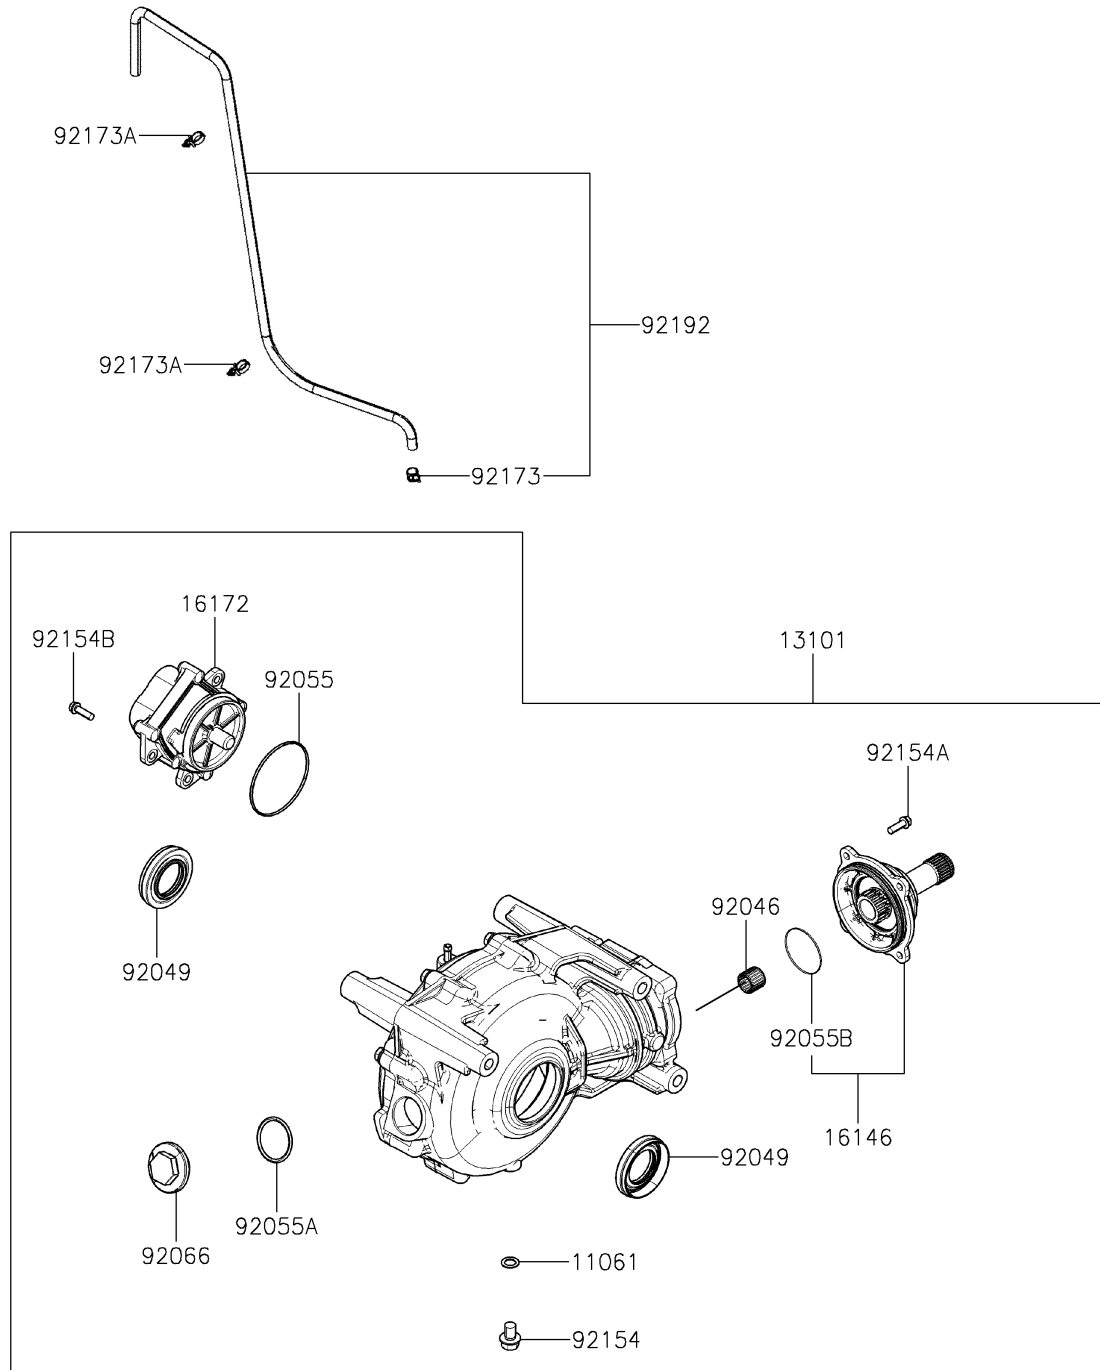

## 2020 MULE PRO-MX™ EPS CAMO PARTS DIAGRAM

Drive Shaft-Front

E3136

## 2020 MULE PRO-MX™ EPS CAMO PARTS LIST

Drive Shaft-Front

ITEM NAME	PART NUMBER	QUANTITY
GASKET (Ref # 11061)	11061-Y067	1
GEAR-ASSY,FR (Ref # 13101)	13101-Y004	1
COVER-ASSY (Ref # 16146)	16146-Y002	1
ACTUATOR (Ref # 16172)	16172-0030	1
BEARING-NEEDLE,16X20X16.8 (Ref # 92046)	92046-0630	1
SEAL-OIL (Ref # 92049)	92049-0749	1
RING-O (Ref # 92055)	92055-Y070	1
RING-O (Ref # 92055A)	92055-Y071	1
RING-O (Ref # 92055B)	92055-Y073	1
PLUG (Ref # 92066)	92066-Y022	1
BOLT,FLANGE,10X14 (Ref # 92154)	92154-Y219	1
BOLT,FLANGE,6X18 (Ref # 92154A)	92154-Y222	1
BOLT,FLANGE,6X20 (Ref # 92154B)	92154-Y223	1
CLAMP,10.5 (Ref # 92173)	92173-Y023	1
CLAMP (Ref # 92173A)	92173-Y078	1
TUBE,DIFF CASE (Ref # 92192)	92192-Y071	1