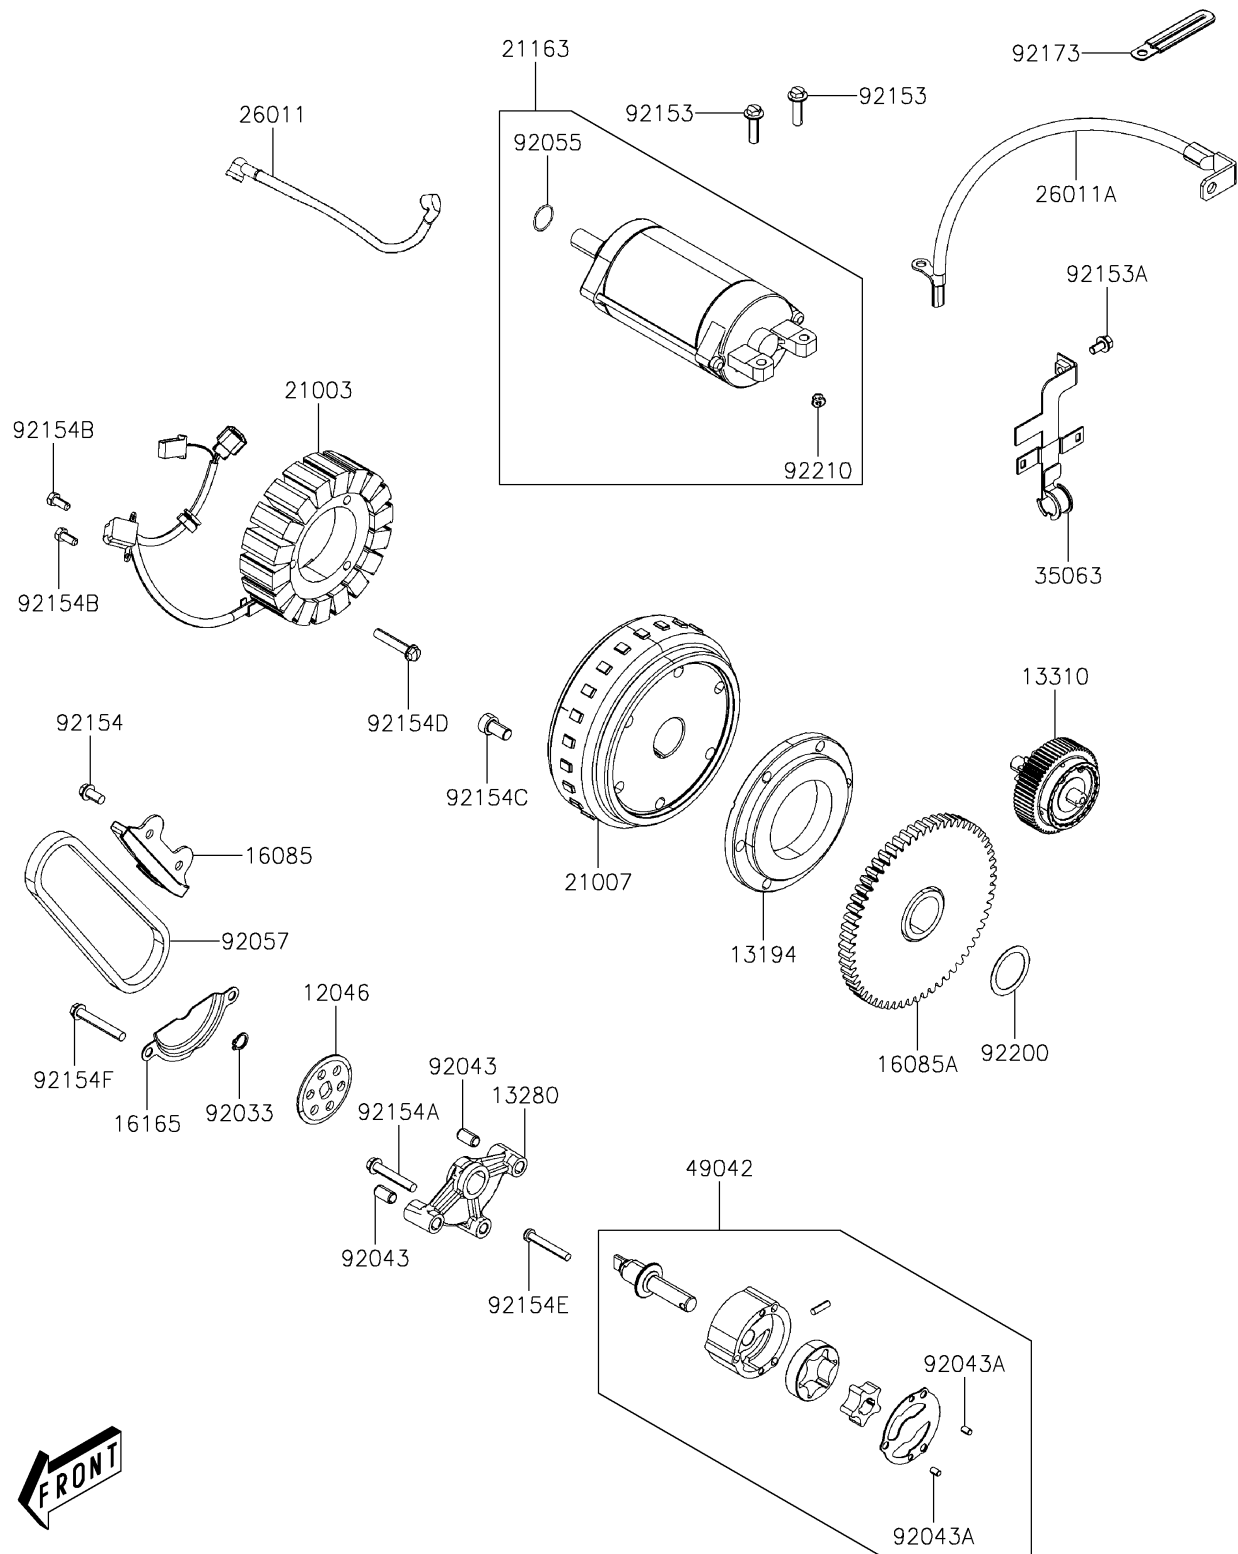

2020 MULE PRO-MX™ EPS CAMO PARTS DIAGRAM

Generator

E1810

2020 MULE PRO-MX™ EPS CAMO PARTS LIST

Generator

ITEM NAME	PART NUMBER	QUANTITY
SPROCKET,OIL PUMP DRIVE (Ref # 12046)	12046-Y006	1
CLUTCH-ONEWAY (Ref # 13194)	13194-Y001	1
HOLDER,OIL PUMP SHAFT (Ref # 13280)	13280-Y018	1
SHAFT-ASSY,REDUCTION (Ref # 13310)	13310-Y002	1
GEAR,START REDUCTION (Ref # 16085)	16085-Y017	1
GEAR,STARTING CLUTCH (Ref # 16085A)	16085-Y018	1
SEPARATOR,OIL (Ref # 16165)	16165-Y007	1
STATOR (Ref # 21003)	21003-Y010	1
ROTOR (Ref # 21007)	21007-Y010	1
STARTER-ELECTRIC (Ref # 21163)	21163-Y006	1
WIRE-LEAD,STARTER MOTOR (Ref # 26011)	26011-Y010	1
WIRE-LEAD,EARTH (Ref # 26011A)	26011-Y013	1
STAY (Ref # 35063)	35063-Y036	1
PUMP-OIL,ASSY (Ref # 49042)	49042-Y006	1
RING-SNAP,10MM (Ref # 92033)	92033-Y019	1
PIN,8X14 (Ref # 92043)	92043-Y012	1
PIN,DOWEL,4X65 (Ref # 92043A)	92043-Y015	1
RING-O,24.4X3.1 (Ref # 92055)	92055-Y025	1
CHAIN,OIL PUMP (Ref # 92057)	92057-Y013	1
BOLT,FLANGE,6X22 (Ref # 92153)	92153-Y003	1
BOLT,5X10 (Ref # 92153A)	92153-Y058	1
BOLT,FLANGE,6X12 (Ref # 92154)	92154-Y035	1
BOLT,FLANGE,6X35 (Ref # 92154A)	92154-Y069	1
BOLT,HEX,5X12 (Ref # 92154B)	92154-Y111	1
BOLT,8X15 (Ref # 92154C)	92154-Y123	1
BOLT,FLANGE,6X32 (Ref # 92154D)	92154-Y128	1
BOLT,5X35 (Ref # 92154E)	92154-Y185	1
BOLT,FLANGE,6X40 (Ref # 92154F)	92154-Y209	1
CLAMP (Ref # 92173)	92173-Y004	1

2020 MULE PRO-MX™ EPS CAMO PARTS LIST

Generator

ITEM NAME	PART NUMBER	QUANTITY
WASHER,27.2X36X0.5 (Ref # 92200)	92200-Y097	1
NUT,6MM (Ref # 92210)	92210-Y039	1