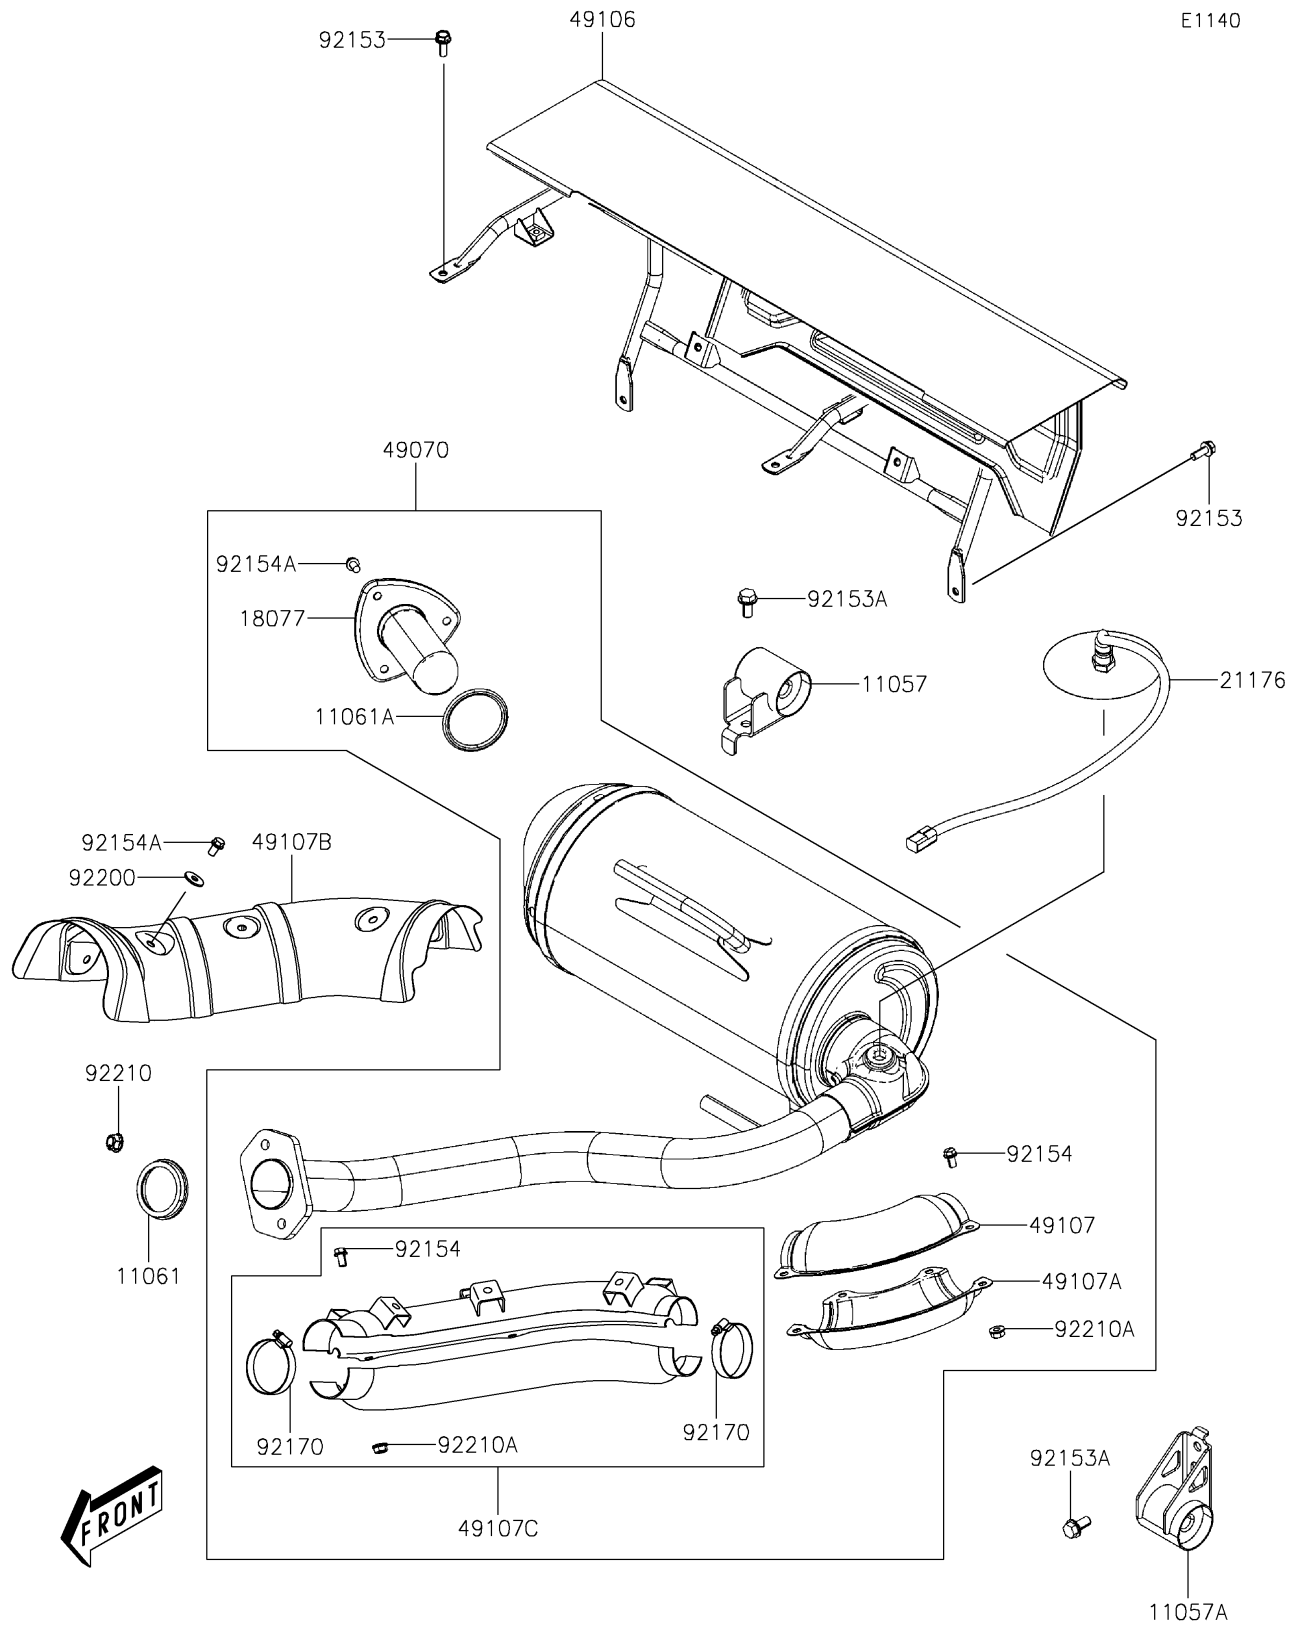

2020 MULE PRO-MX™ EPS CAMO PARTS DIAGRAM

Muffler(s)

2020 MULE PRO-MX™ EPS CAMO PARTS LIST

Muffler(s)

ITEM NAME	PART NUMBER	QUANTITY
BRACKET (Ref # 11057)	11057-Y001	1
BRACKET (Ref # 11057A)	11057-Y002	1
GASKET,EXHAUST PIPE (Ref # 11061)	11061-Y065	1
GASKET,SPARK ARRESTER (Ref # 11061A)	11061-Y066	1
ARRESTER-SPARK (Ref # 18077)	18077-Y003	1
SENSOR,OXYGEN (Ref # 21176)	21176-0888	1
MUFFLER-COMP (Ref # 49070)	49070-Y001	1
COVER-MUFFLER (Ref # 49106)	49106-Y005	1
COVER-EXHAUST PIPE,RR,UPP (Ref # 49107)	49107-Y005	1
COVER-EXHAUST PIPE,RR,LWR (Ref # 49107A)	49107-Y006	1
COVER-EXHAUST PIPE,UPP (Ref # 49107B)	49107-Y009	1
COVER-EXHAUST PIPE,FR,UPP&LWR (Ref # 49107C)	49107-Y010	1
BOLT,FLANGE,6X16 (Ref # 92153)	92153-Y025	1
BOLT,FLANGE,8X16 (Ref # 92153A)	92153-Y032	1
BOLT,FLANGE,6X10 (Ref # 92154)	92154-Y166	1
BOLT,FLANGE,6X12 (Ref # 92154A)	92154-Y225	1
CLAMP (Ref # 92170)	92170-1674	1
WASHER,6.5X17.7X1.5 (Ref # 92200)	92200-Y104	1
NUT,8MM (Ref # 92210)	92210-Y076	1
NUT,FLANGE,6MM (Ref # 92210A)	92210-Y098	1