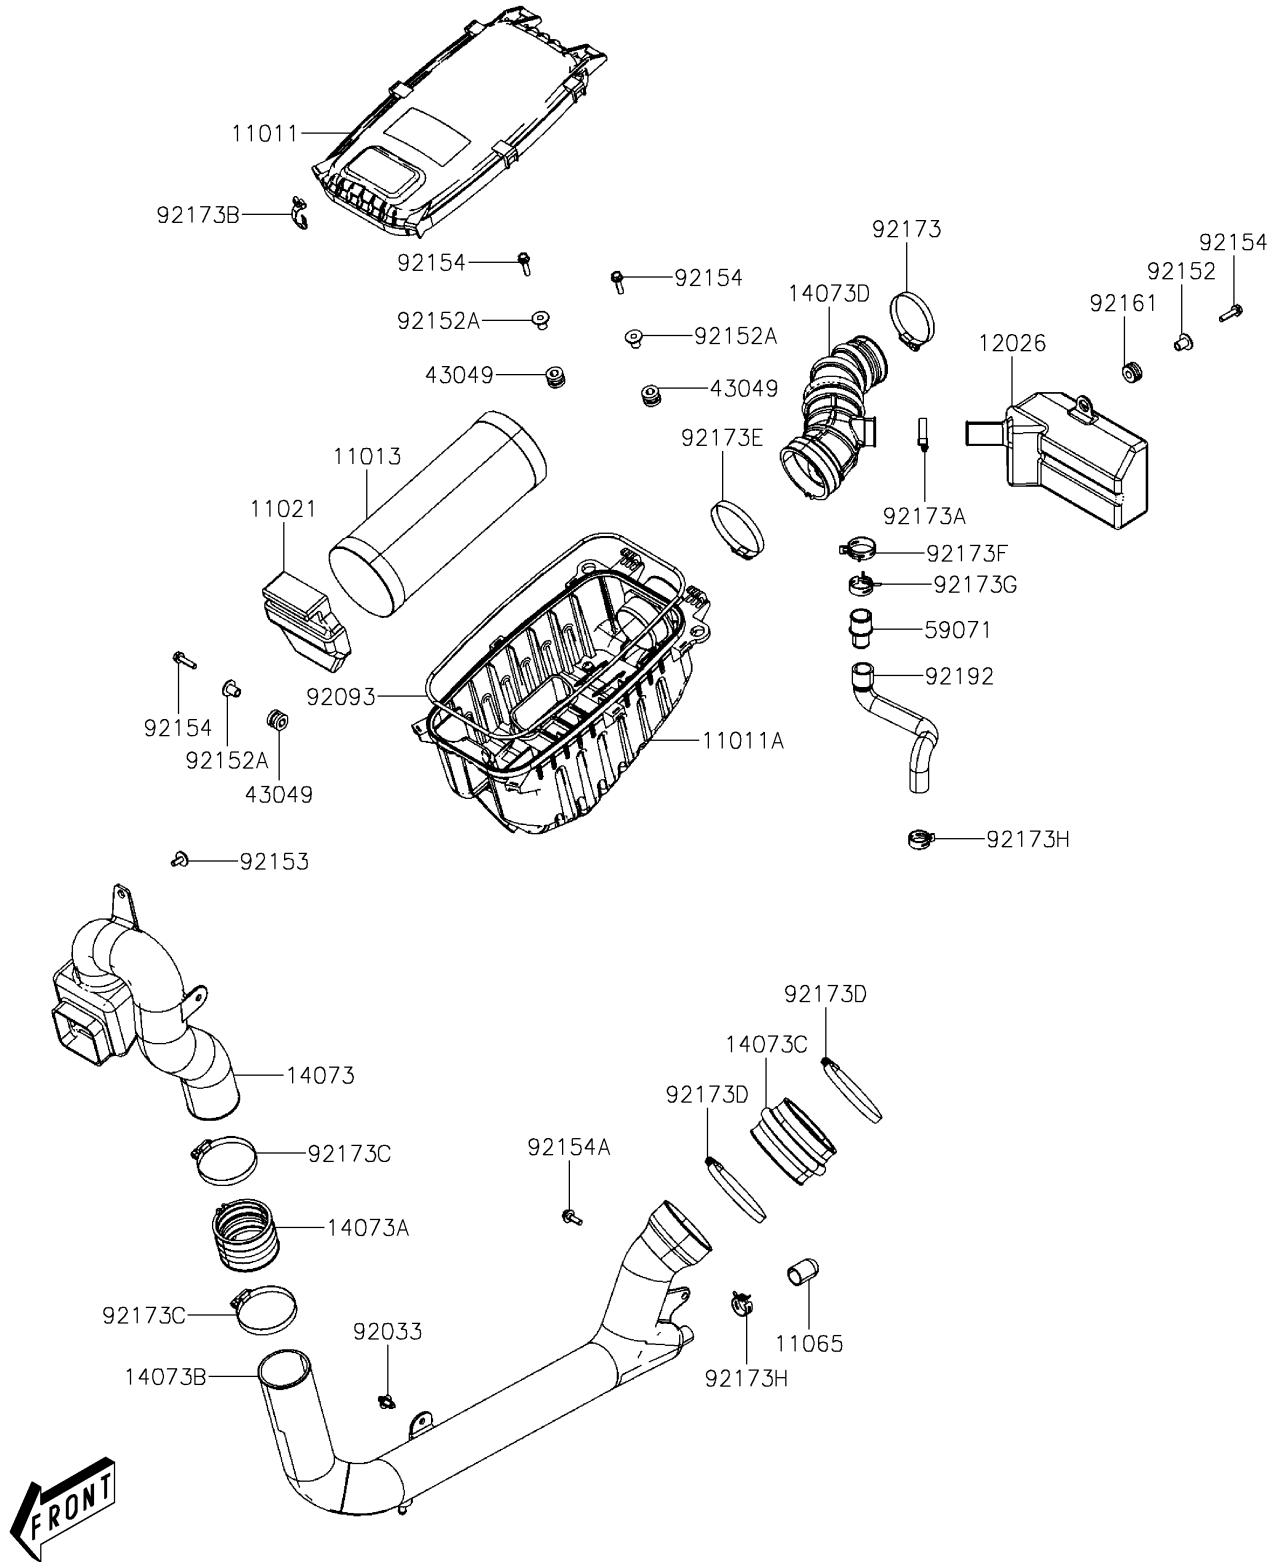

## 2020 MULE PRO-MX™ EPS CAMO PARTS DIAGRAM

Air Cleaner

E1130

## 2020 MULE PRO-MX™ EPS CAMO PARTS LIST

Air Cleaner

| ITEM NAME                   | PART NUMBER | QUANTITY |
|-----------------------------|-------------|----------|
| CLAMP (Ref # 92173H)        | 92173-Y082  | 1        |
| TUBE,BREATHER (Ref # 92192) | 92192-Y068  | 1        |