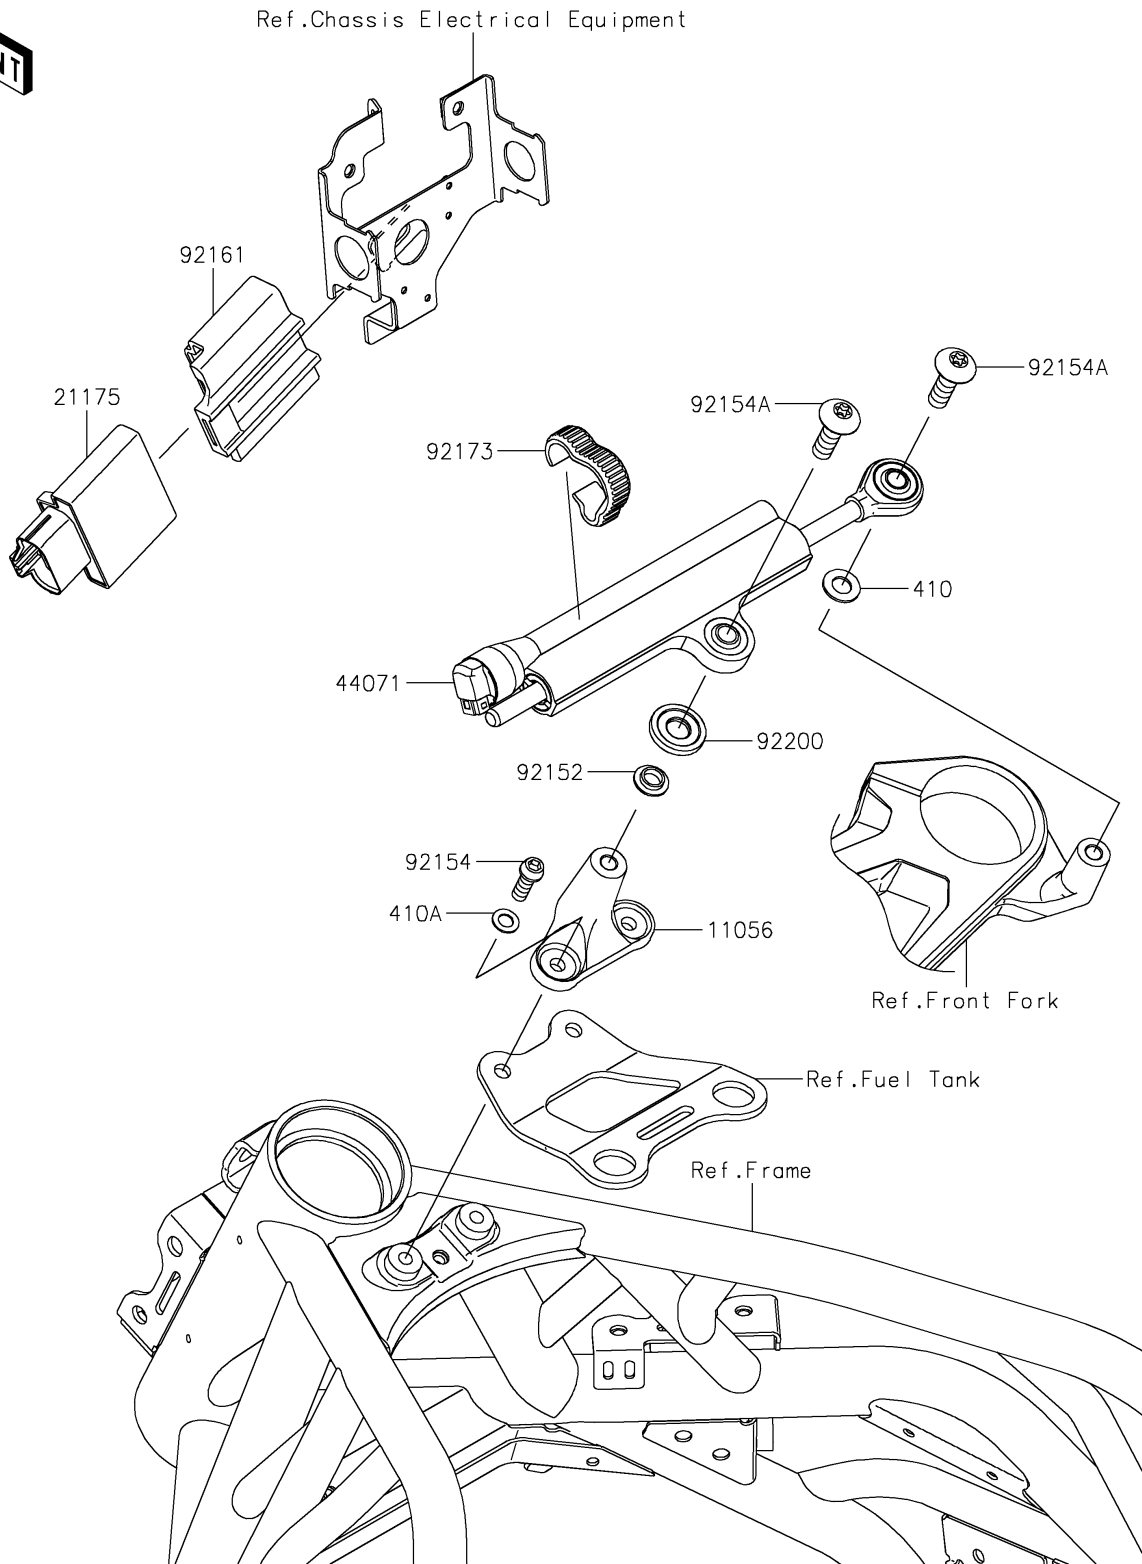

## 2018 NINJA H2™R PARTS DIAGRAM

Steering Damper

F2313

## 2018 NINJA H2™R PARTS LIST

### Steering Damper

ITEM NAME	PART NUMBER	QUANTITY
BRACKET,STEERING DAMPER (Ref # 11056)	11056-4360	1
CONTROL UNIT-ELECTRONIC,OHLINS (Ref # 21175)	21175-1186	1
WASHER-PLAIN-SMALL,8MM (Ref # 410)	410AA0800	1
WASHER-PLAIN-SMALL,6MM (Ref # 410A)	410AB0600	1
DAMPER-ASSY (Ref # 44071)	44071-0857	1
COLLAR,L=3.3 (Ref # 92152)	92152-0834	1
BOLT,SOCKET,6X18 (Ref # 92154)	92154-1564	1
BOLT,TORX,8X26 (Ref # 92154A)	92154-1897	1
DAMPER,ECU (Ref # 92161)	92161-1729	1
CLAMP (Ref # 92173)	92173-1023	1
WASHER,10.5X24X3.5 (Ref # 92200)	92200-1727	1