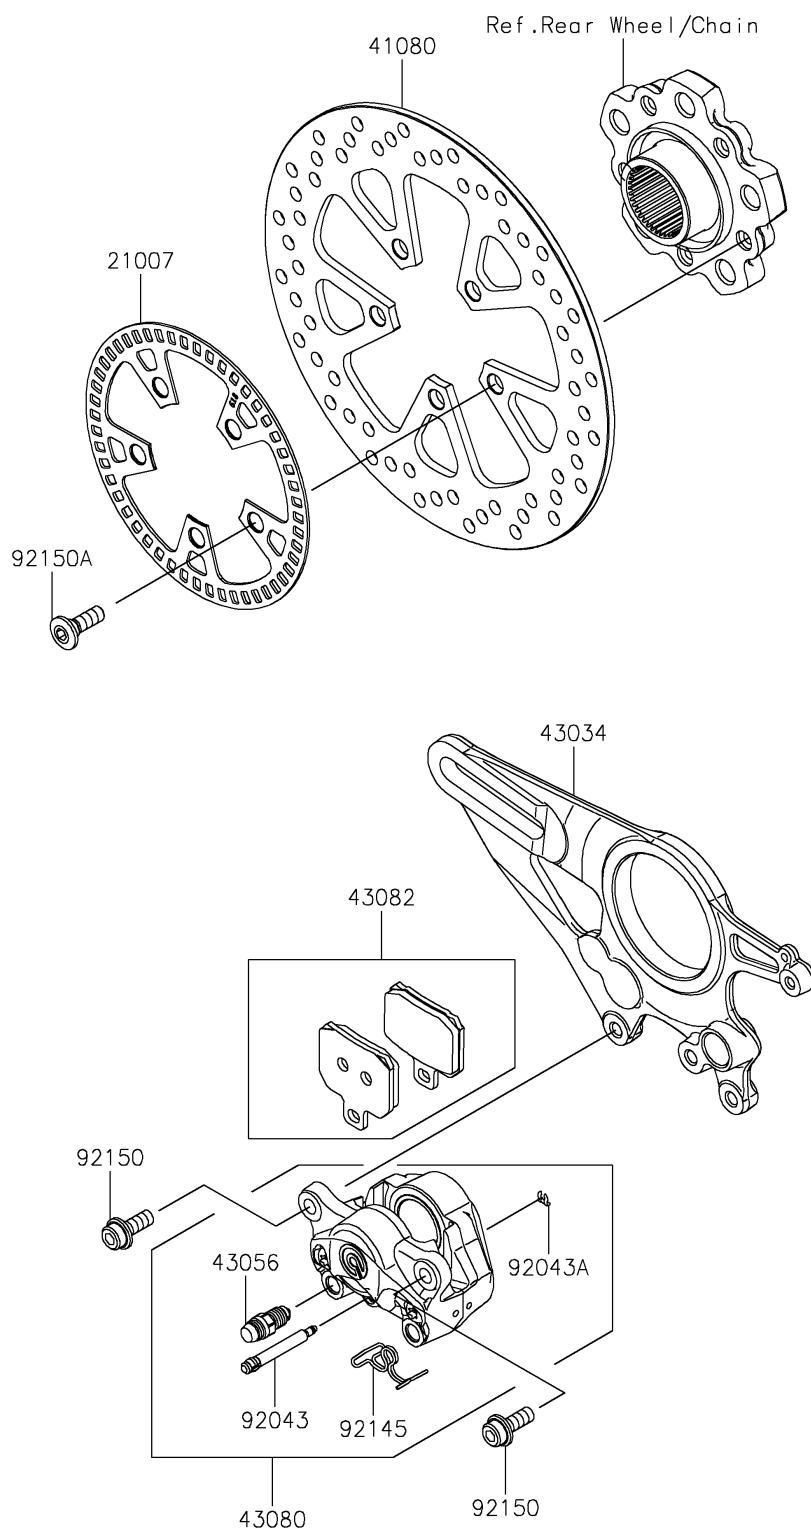

## 2018 NINJA H2™R PARTS DIAGRAM

Rear Brake

F2294

## 2018 NINJA H2™R PARTS LIST

Rear Brake

ITEM NAME	PART NUMBER	QUANTITY
ROTOR,SENSOR,RR (Ref # 21007)	21007-0632	1
DISC,RR,250MM (Ref # 41080)	41080-0636	1
HOLDER-BRAKE,RR (Ref # 43034)	43034-0108	1
BREATHER-BRAKE (Ref # 43056)	43056-0020	1
CALIPER-SUB-ASSY,RR,GRAY (Ref # 43080)	43080-0176-51J	1
PAD-ASSY-BRAKE (Ref # 43082)	43082-0158	1
PIN,PAD (Ref # 92043)	92043-0863	1
PIN,CLIP (Ref # 92043A)	92043-0864	1
SPRING (Ref # 92145)	92145-1685	1
BOLT,SOCKET,8X20 (Ref # 92150)	92150-1155	1
BOLT,8X25 (Ref # 92150A)	92150-1858	1