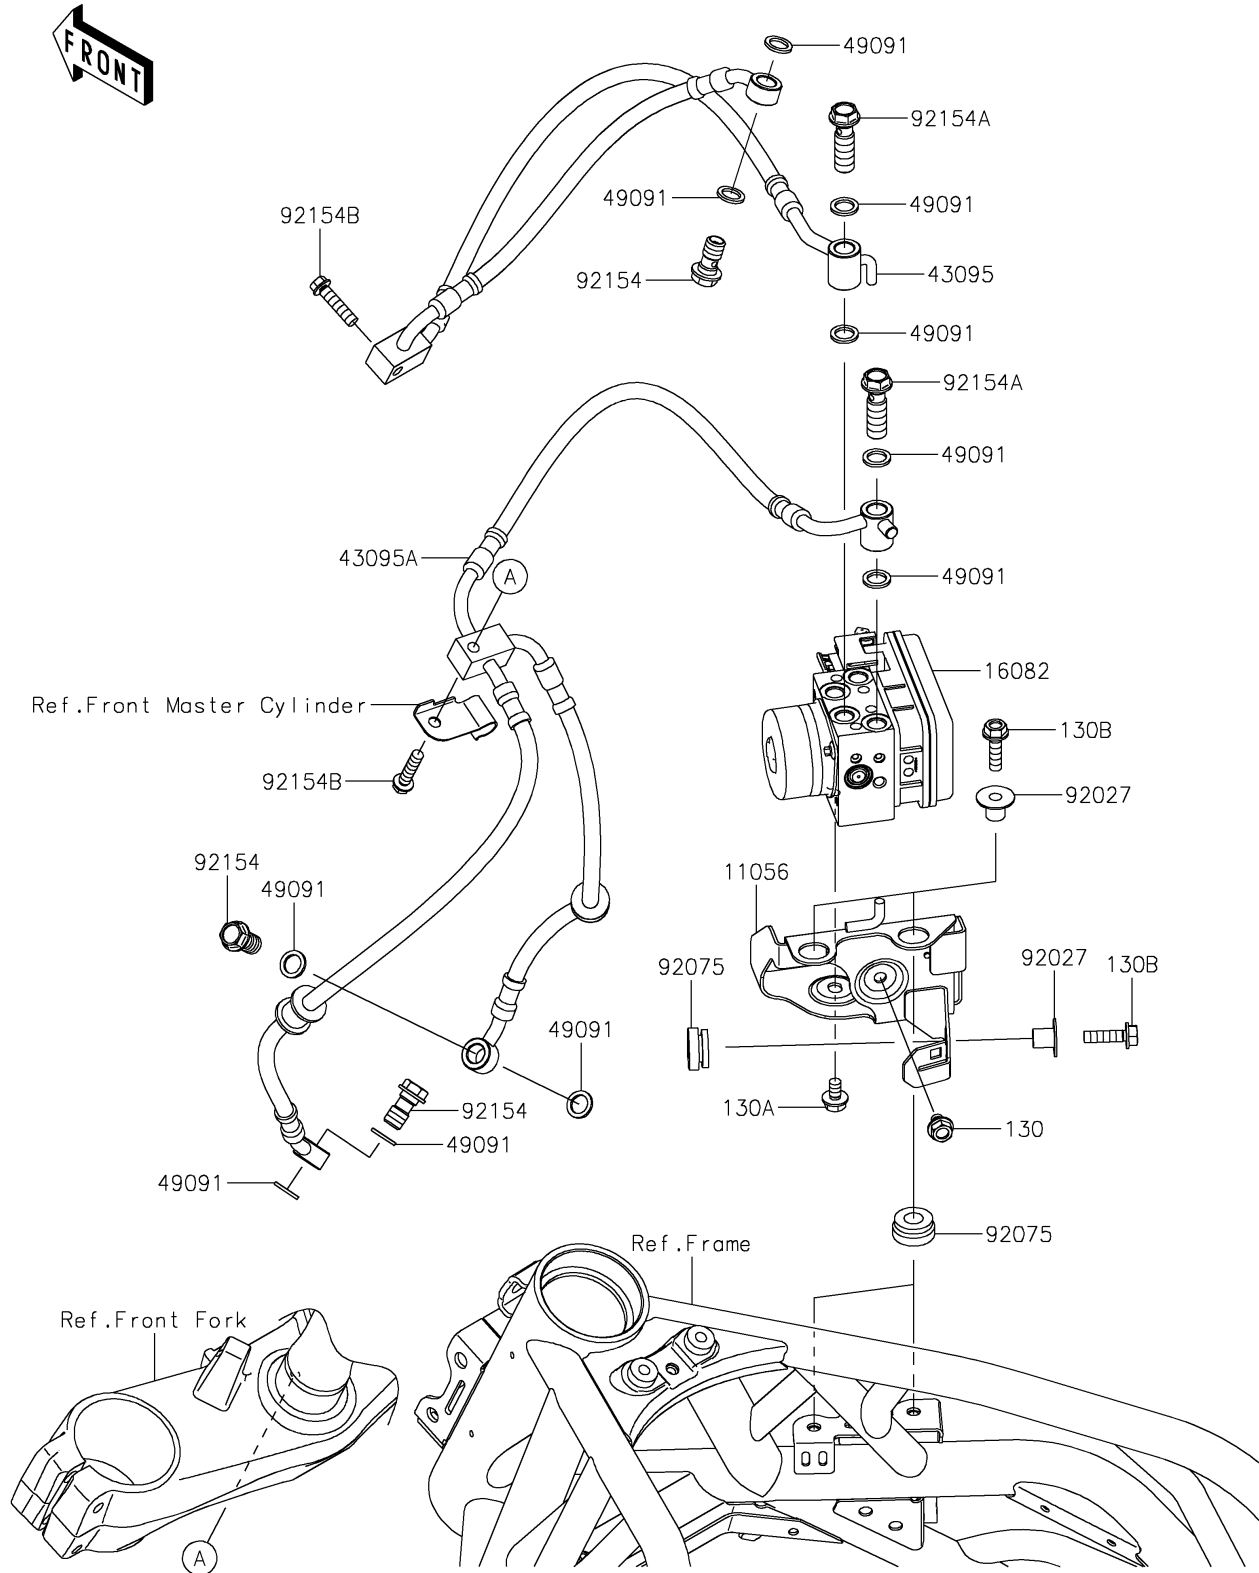

2018 NINJA H2™R PARTS DIAGRAM

Brake Piping(YHF/YJF)

F2262

2018 NINJA H2™R PARTS LIST

Brake Piping(YHF/YJF)

ITEM NAME	PART NUMBER	QUANTITY
BRACKET,ABS UNIT (Ref # 11056)	11056-7852	1
BOLT-FLANGED,6X8 (Ref # 130)	130BB0608	1
BOLT-FLANGED,6X10 (Ref # 130A)	130BB0610	1
BOLT-FLANGED,6X22 (Ref # 130B)	130BB0622	1
PUMP-ASSY-OIL,ABS,BOSCH,9M (Ref # 16082)	16082-0777	1
HOSE-BRAKE,M/C-HU (Ref # 43095)	43095-0854	1
HOSE-BRAKE,ABS UNIT-FR CALIPER (Ref # 43095A)	43095-0902	1
WASHER-SEAL,10.1X14.5X1.5 (Ref # 49091)	49091-0001	1
COLLAR,L=12 (Ref # 92027)	92027-1062	1
DAMPER (Ref # 92075)	92075-277	1
BOLT,BANJO,10X19 (Ref # 92154)	92154-1554	1
BOLT,BANJO,10X32.3 (Ref # 92154A)	92154-1555	1
BOLT,FLANGED,6X25 (Ref # 92154B)	92154-1849	1